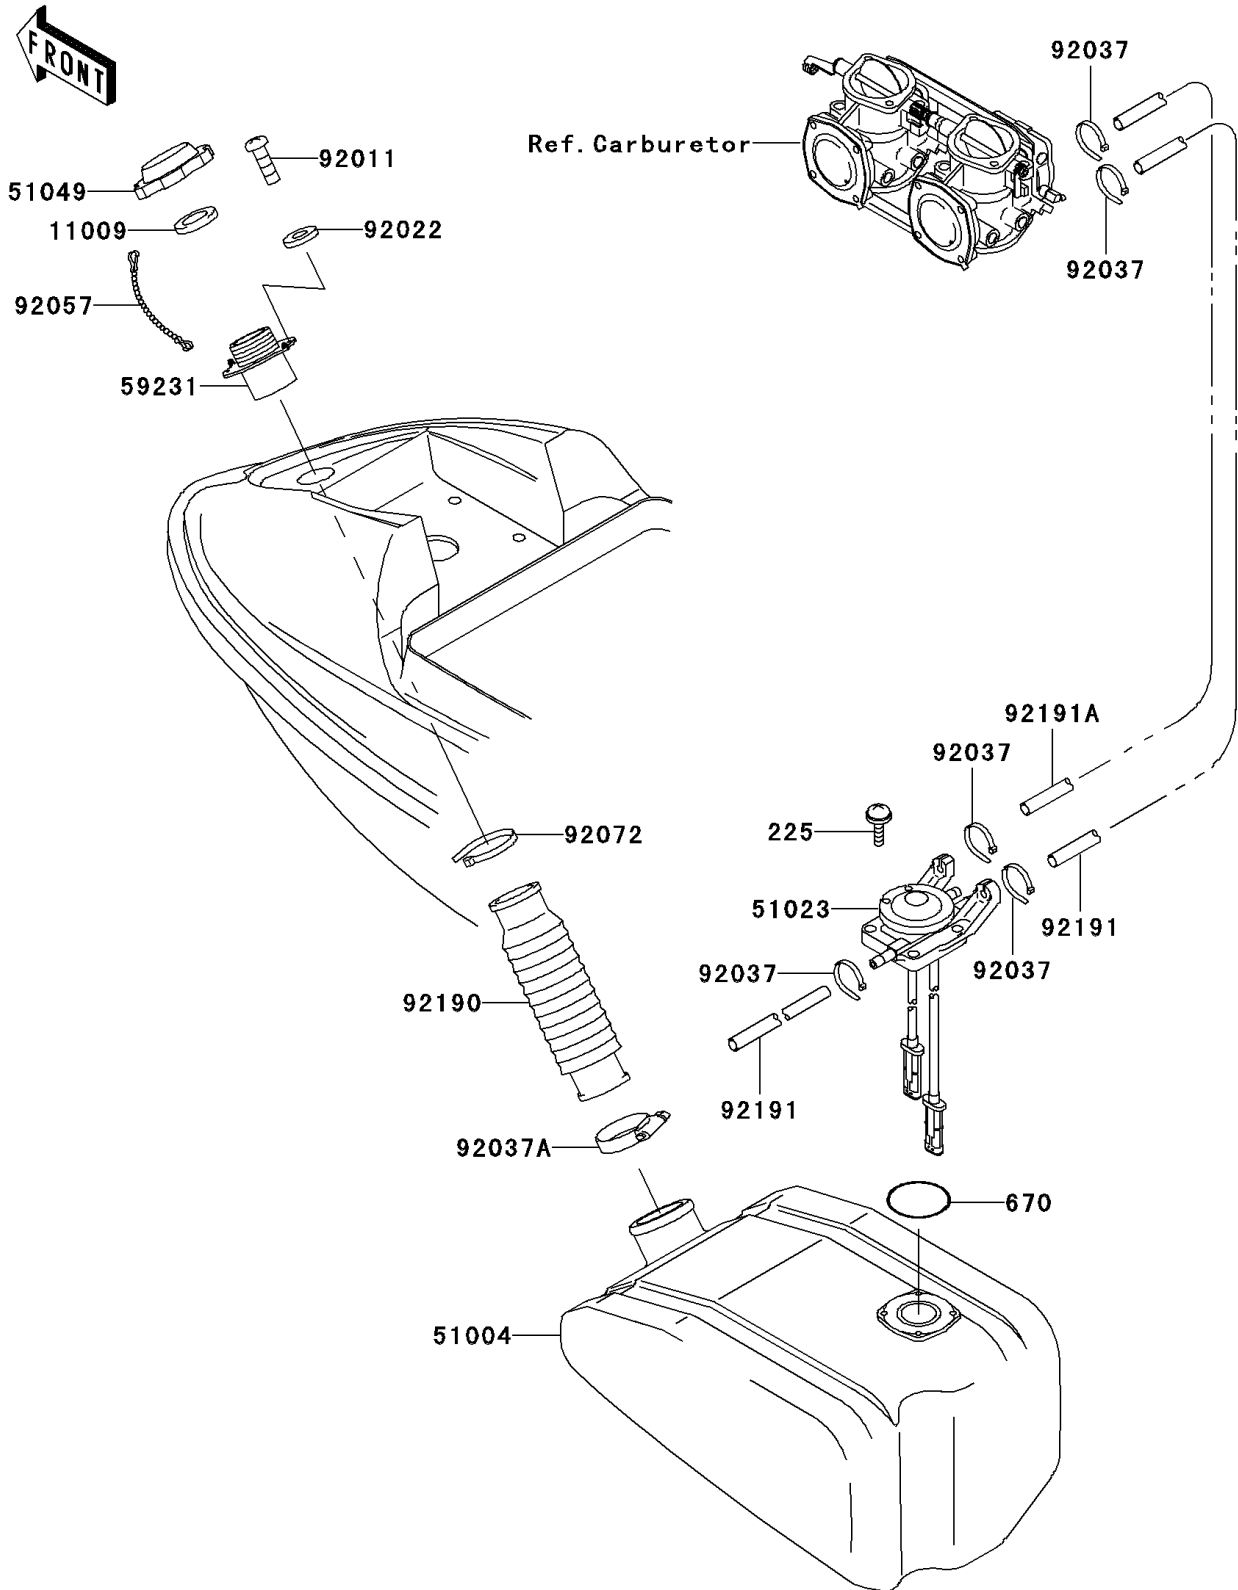

2000 SXI PRO PARTS DIAGRAM

Fuel Tank

F3173

2000 SXI PRO PARTS LIST

Fuel Tank

ITEM NAME	PART NUMBER	QUANTITY
SCREW-PAN-WSP-CROS,5X20 (Ref # 225)	225R0520	4
O RING,36MM (Ref # 670)	670B3036	1
GASKET,TANK CAP (Ref # 11009)	11009-3020	1
TANK-FUEL (Ref # 51004)	51004-3727	1
TAP-ASSY,FUEL (Ref # 51023)	51023-3735	1
CAP-TANK,FUEL (Ref # 51049)	51049-3719	1
FILLER,FUEL TANK (Ref # 59231)	59231-3702	1
SCREW (Ref # 92011)	92011-562	4
WASHER (Ref # 92022)	92022-563	4
CLAMP (Ref # 92037)	92037-1173	5
CLAMP (Ref # 92037A)	92037-3009	1
CHAIN,COVER,L=100 (Ref # 92057)	92057-3704	1
BAND,L=292.1 (Ref # 92072)	92072-3509	1
TUBE,FILLER-FUEL TANK (Ref # 92190)	92190-3881	1
TUBE,5.8X10.8X800,WHITE (Ref # 92191)	92191-3720	2
TUBE,"RETURN",7X12X490 (Ref # 92191A)	92191-3768	1