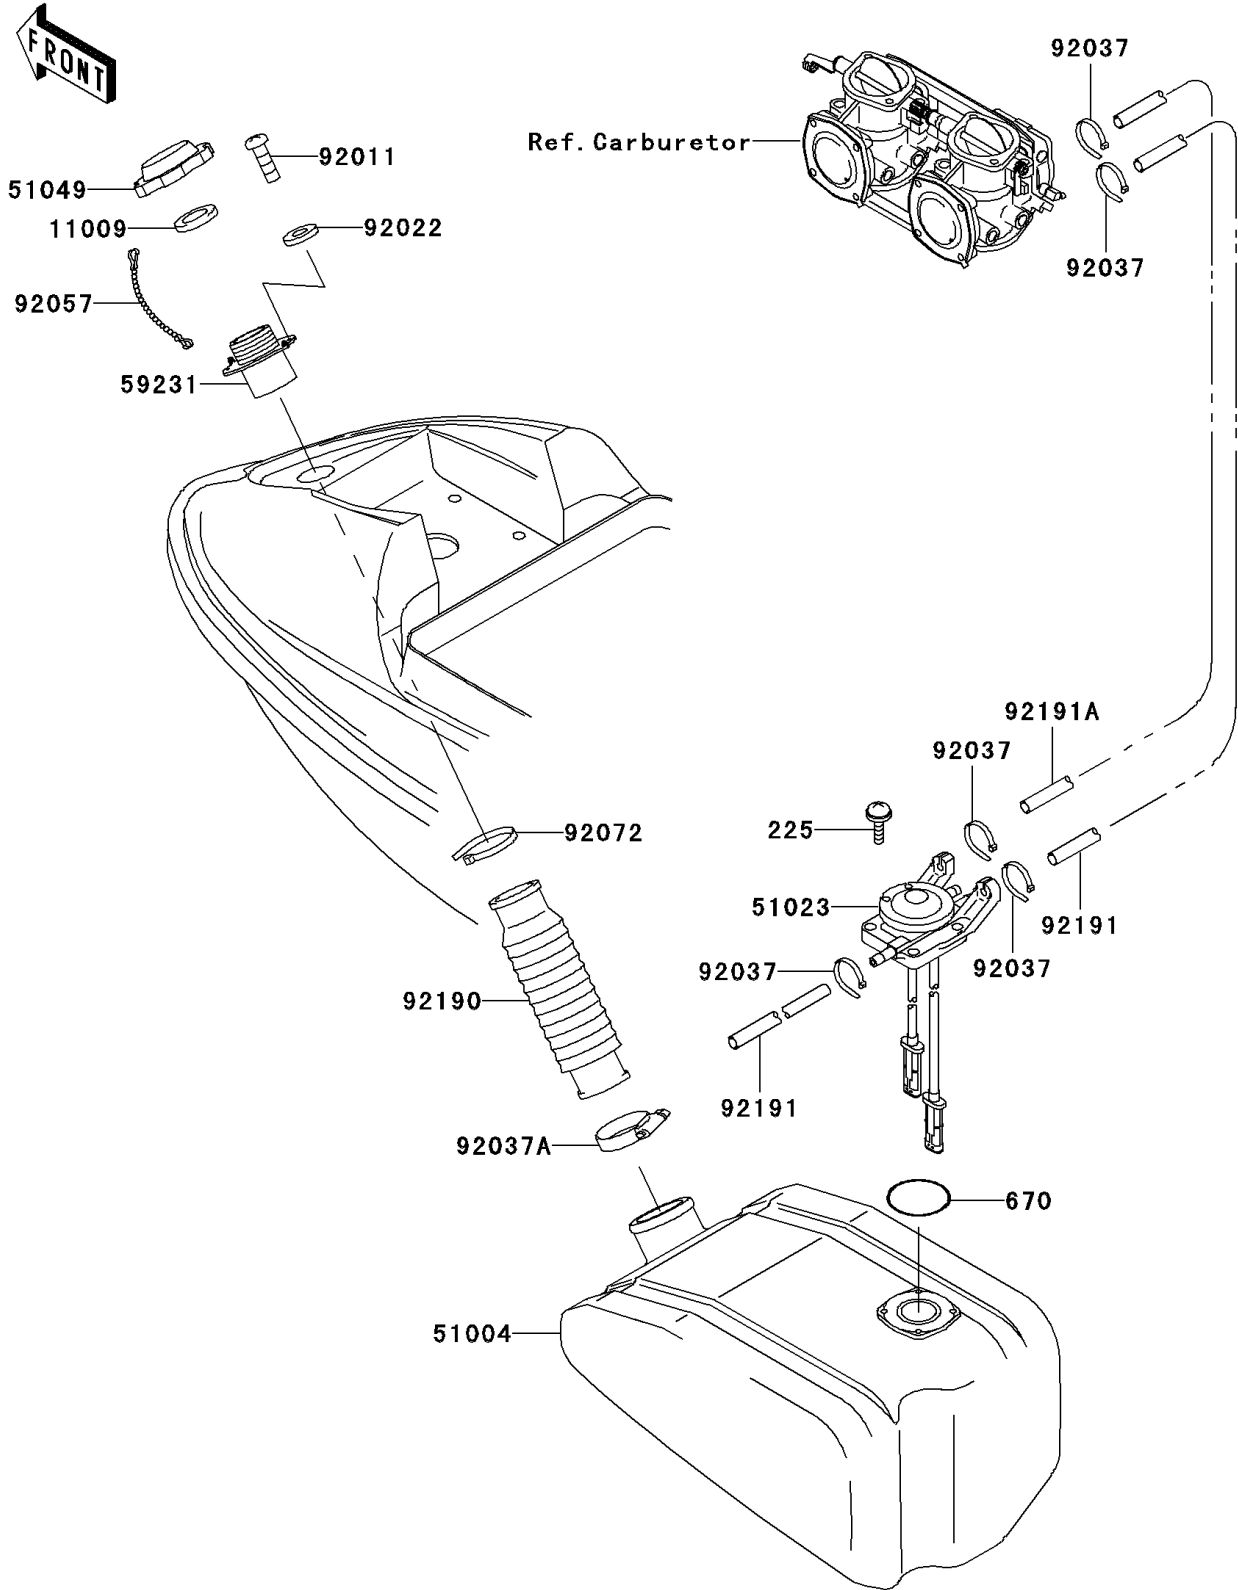

## 1998 SXI PRO PARTS DIAGRAM

Fuel Tank

F3173

## 1998 SXI PRO PARTS LIST

Fuel Tank

ITEM NAME	PART NUMBER	QUANTITY
SCREW-PAN-WSP-CROS,5X20 (Ref # 225)	225R0520	1
O RING,36MM (Ref # 670)	670B3036	1
GASKET,TANK CAP (Ref # 11009)	11009-3020	1
TANK-FUEL (Ref # 51004)	51004-3727	1
TAP-ASSY,FUEL (Ref # 51023)	51023-3735	1
CAP-TANK,FUEL (Ref # 51049)	51049-3719	1
FILLER,FUEL TANK (Ref # 59231)	59231-3702	1
SCREW (Ref # 92011)	92011-562	1
WASHER (Ref # 92022)	92022-563	1
CLAMP (Ref # 92037)	92037-1173	1
CLAMP (Ref # 92037A)	92037-3009	1
CHAIN,COVER,L=100 (Ref # 92057)	92057-3704	1
BAND,L=292.1 (Ref # 92072)	92072-3509	1
TUBE,FILLER-FUEL TANK (Ref # 92190)	92190-3881	1
TUBE,5.8X10.8X800,WHITE (Ref # 92191)	92191-3720	1
TUBE,"RETURN",7X12X490 (Ref # 92191A)	92191-3768	1