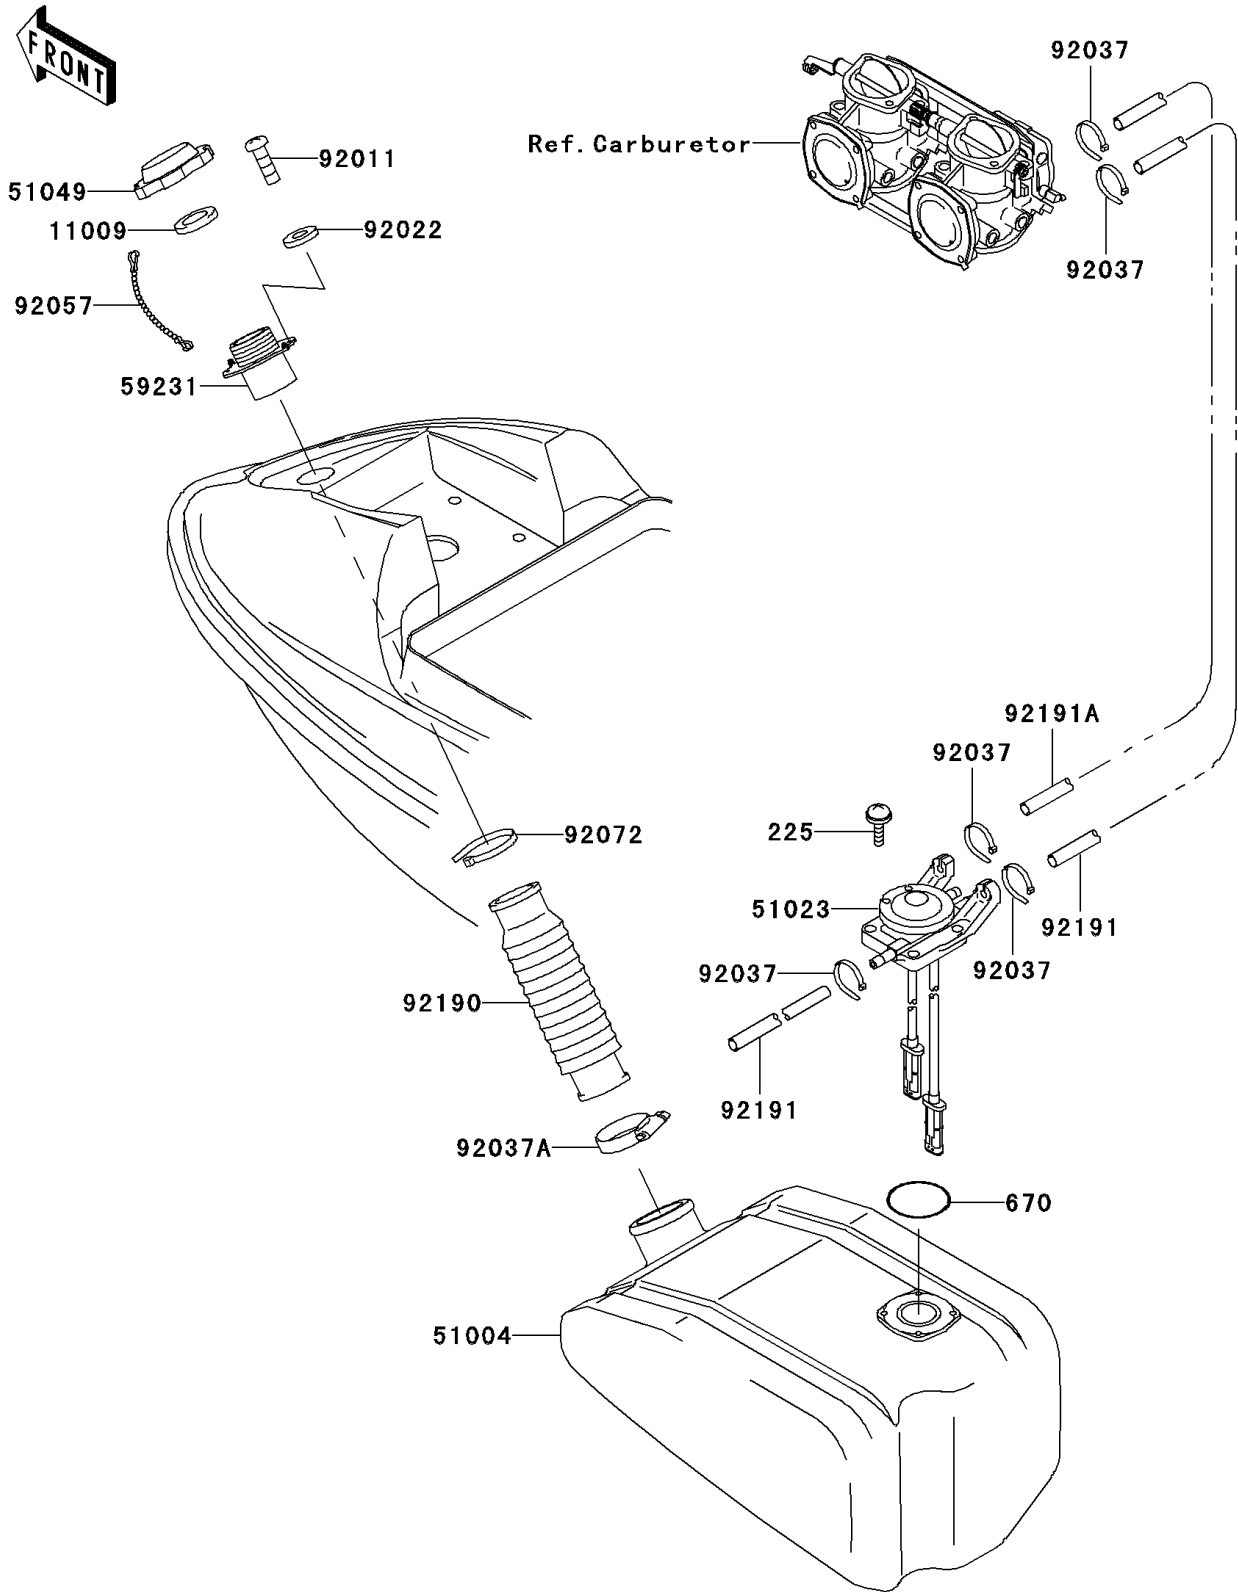

1998 SXI PRO PARTS DIAGRAM

Fuel Tank

F3173

1998 SXI PRO PARTS LIST

Fuel Tank

| ITEM NAME | PART NUMBER | QUANTITY |
|---------------------------------------|-------------|----------|
| SCREW-PAN-WSP-CROS,5X20 (Ref # 225) | 225R0520 | 4 |
| O RING,36MM (Ref # 670) | 670B3036 | 1 |
| GASKET,TANK CAP (Ref # 11009) | 11009-3020 | 1 |
| TANK-FUEL (Ref # 51004) | 51004-3727 | 1 |
| TAP-ASSY,FUEL (Ref # 51023) | 51023-3735 | 1 |
| CAP-TANK,FUEL (Ref # 51049) | 51049-3719 | 1 |
| FILLER,FUEL TANK (Ref # 59231) | 59231-3702 | 1 |
| SCREW (Ref # 92011) | 92011-562 | 4 |
| WASHER (Ref # 92022) | 92022-563 | 4 |
| CLAMP (Ref # 92037) | 92037-1173 | 5 |
| CLAMP (Ref # 92037A) | 92037-3009 | 1 |
| CHAIN,COVER,L=100 (Ref # 92057) | 92057-3704 | 1 |
| BAND,L=292.1 (Ref # 92072) | 92072-3509 | 1 |
| TUBE,FILLER-FUEL TANK (Ref # 92190) | 92190-3881 | 1 |
| TUBE,5.8X10.8X800,WHITE (Ref # 92191) | 92191-3720 | 2 |
| TUBE,"RETURN",7X12X490 (Ref # 92191A) | 92191-3768 | 1 |