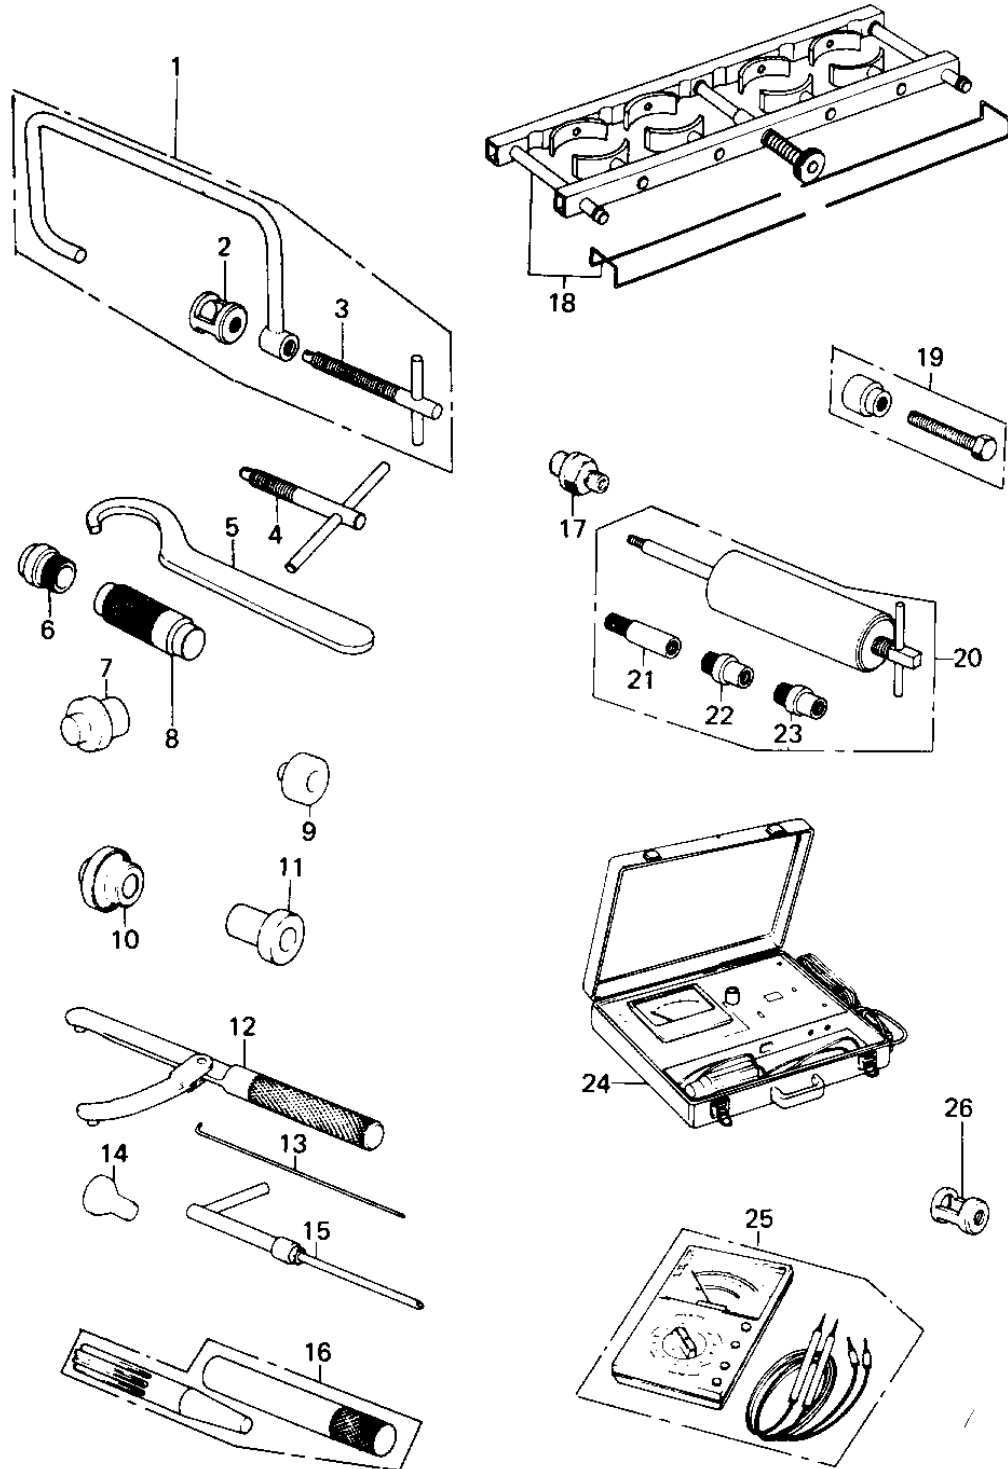

## 1979 SR PARTS DIAGRAM

SPECIAL SERVICE TOOLS "B"

## 1979 SR PARTS LIST

SPECIAL SERVICE TOOLS "B"

ITEM NAME	PART NUMBER	QUANTITY
COMPRESSOR,VLV SPRING (Ref # 1)	57001-241	1
57001-246 (Canada) (Ref # 2)	57001-242	1
BOLT,VALVE COMPRESER (Ref # 3)	57001-244	1
57001-1216 (Canada) (Ref # 4)	57001-254	1
HOLDER,DYNAMO ROTOR (Ref # 5)	57001-255	1
*** N.L.A.*** (Canada) (Ref # 6)	57001-265	1
GUIDE,SHFT SFT OIL SE (Ref # 7)	57001-266	1
57001-1129 (Canada) (Ref # 8)	57001-286	1
57001-1129 (Canada) (Ref # 9)	57001-290	1
*** N.L.A.*** (Canada) (Ref # 10)	57001-296	1
*** N.L.A.*** (Canada) (Ref # 11)	57001-297	1
57001-1343 (Canada) (Ref # 12)	57001-306	1
*** N.L.A.*** (Canada) (Ref # 13)	57001-309	1
ADAPTER,2ND GEAR PULR (Ref # 14)	57001-317	1
ADJUSTER BALANCE (Ref # 15)	57001-351	1
*** N.L.A.*** (Canada) (Ref # 16)	57001-380	1
57001-1278 (Canada) (Ref # 17)	57001-403	1
COMPRESSOR-PSTN RING (Ref # 18)	57001-531	1
UNAVAILABLE IN PRICE BOOK (Ref # 19)	57001-535	1
PULLER-PISTON PIN (Ref # 20)	57001-910	1
ADAPTER A,PIN PULLER (Canada) (Ref # 21)	57001-912	1
ADAPTER B, PIN PULLER (Ref # 22)	57001-913	1
ADAPTER C,PIN PULLER (Ref # 23)	57001-914	1
*** N.L.A.*** (Canada) (Ref # 24)	57001-980	1
MULTIMETER (Ref # 25)	57001-983	1
ADAPTER,VLV COMPRESR (Ref # 26)	57001-243	1