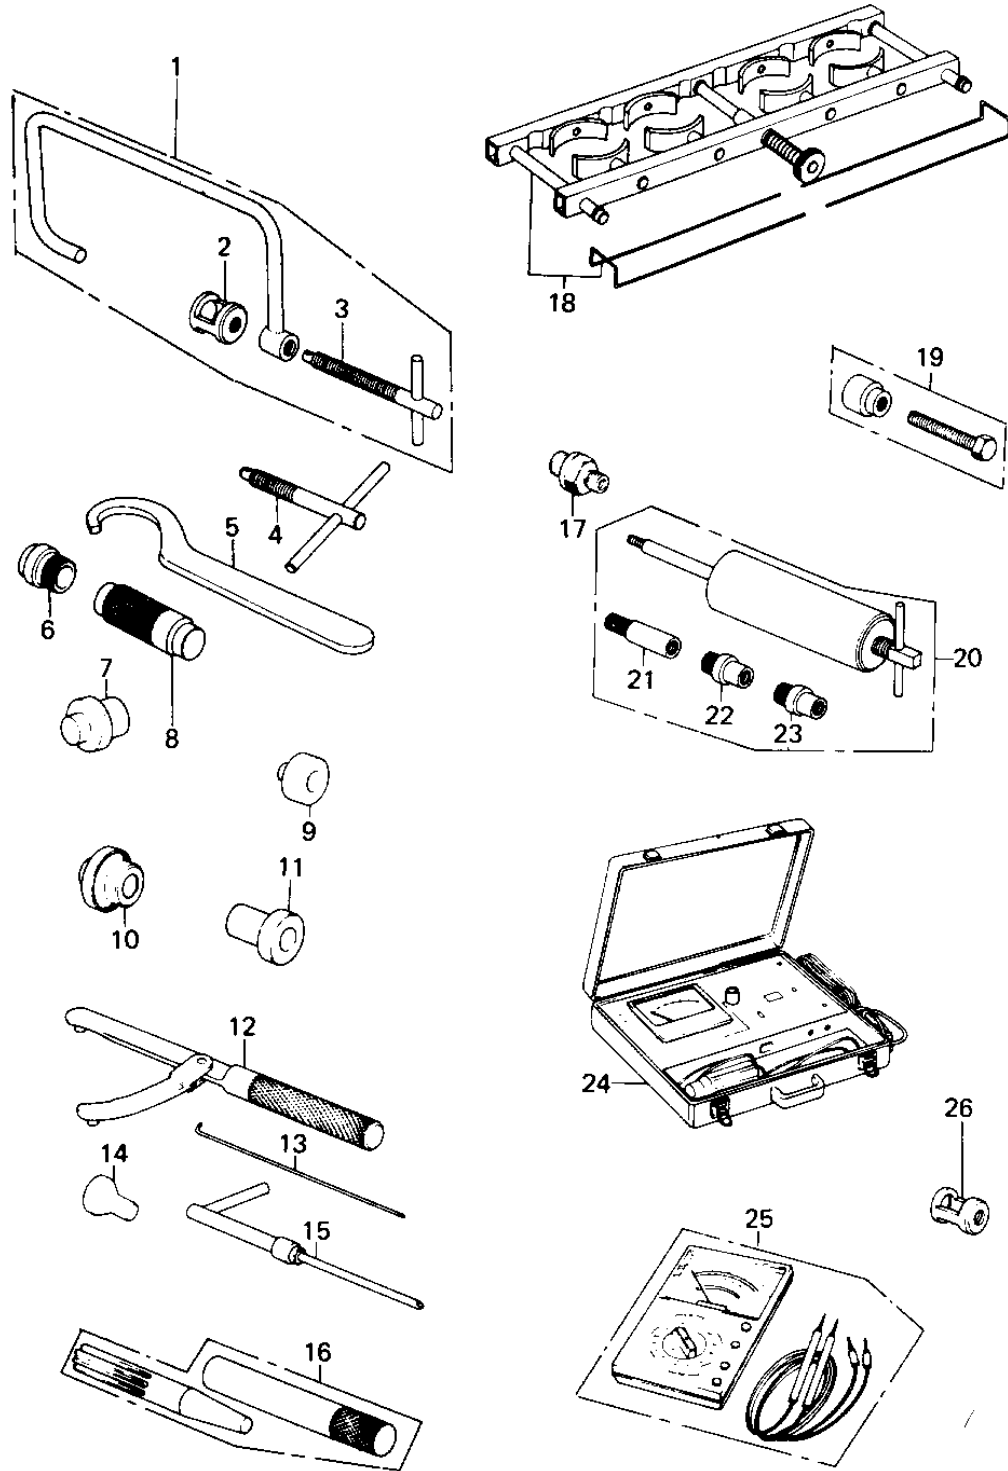

# 1978 SR PARTS DIAGRAM

## SPECIAL SERVICE TOOLS "B"

# 1978 SR PARTS LIST

## SPECIAL SERVICE TOOLS "B"

ITEM NAME	PART NUMBER	QUANTITY
COMPRESSOR,VLV SPRING (Ref # 1)	57001-241	1
57001-246 (Canada) (Ref # 2)	57001-242	1
BOLT,VALVE COMPRESER (Ref # 3)	57001-244	1
57001-1216 (Canada) (Ref # 4)	57001-254	1
HOLDER,DYNAMO ROTOR (Ref # 5)	57001-255	1
*** N.L.A.*** (Canada) (Ref # 6)	57001-265	1
GUIDE,SHFT SFT OIL SE (Ref # 7)	57001-266	1
57001-1129 (Canada) (Ref # 8)	57001-286	1
57001-1129 (Canada) (Ref # 9)	57001-290	1
*** N.L.A.*** (Canada) (Ref # 10)	57001-296	1
*** N.L.A.*** (Canada) (Ref # 11)	57001-297	1
57001-1343 (Canada) (Ref # 12)	57001-306	1
*** N.L.A.*** (Canada) (Ref # 13)	57001-309	1
ADAPTER,2ND GEAR PULR (Ref # 14)	57001-317	1
ADJUSTER BALANCE (Ref # 15)	57001-351	1
*** N.L.A.*** (Canada) (Ref # 16)	57001-380	1
57001-1278 (Canada) (Ref # 17)	57001-403	1
COMPRESSOR-PSTN RING (Ref # 18)	57001-531	1
UNAVAILABLE IN PRICE BOOK (Ref # 19)	57001-535	1
PULLER-PISTON PIN (Ref # 20)	57001-910	1
ADAPTER A,PIN PULLER (Canada) (Ref # 21)	57001-912	1
ADAPTER B, PIN PULLER (Ref # 22)	57001-913	1
ADAPTER C,PIN PULLER (Ref # 23)	57001-914	1
*** N.L.A.*** (Canada) (Ref # 24)	57001-980	1
MULTIMETER (Ref # 25)	57001-983	1
ADAPTER,VLV COMPRESR (Ref # 26)	57001-243	1