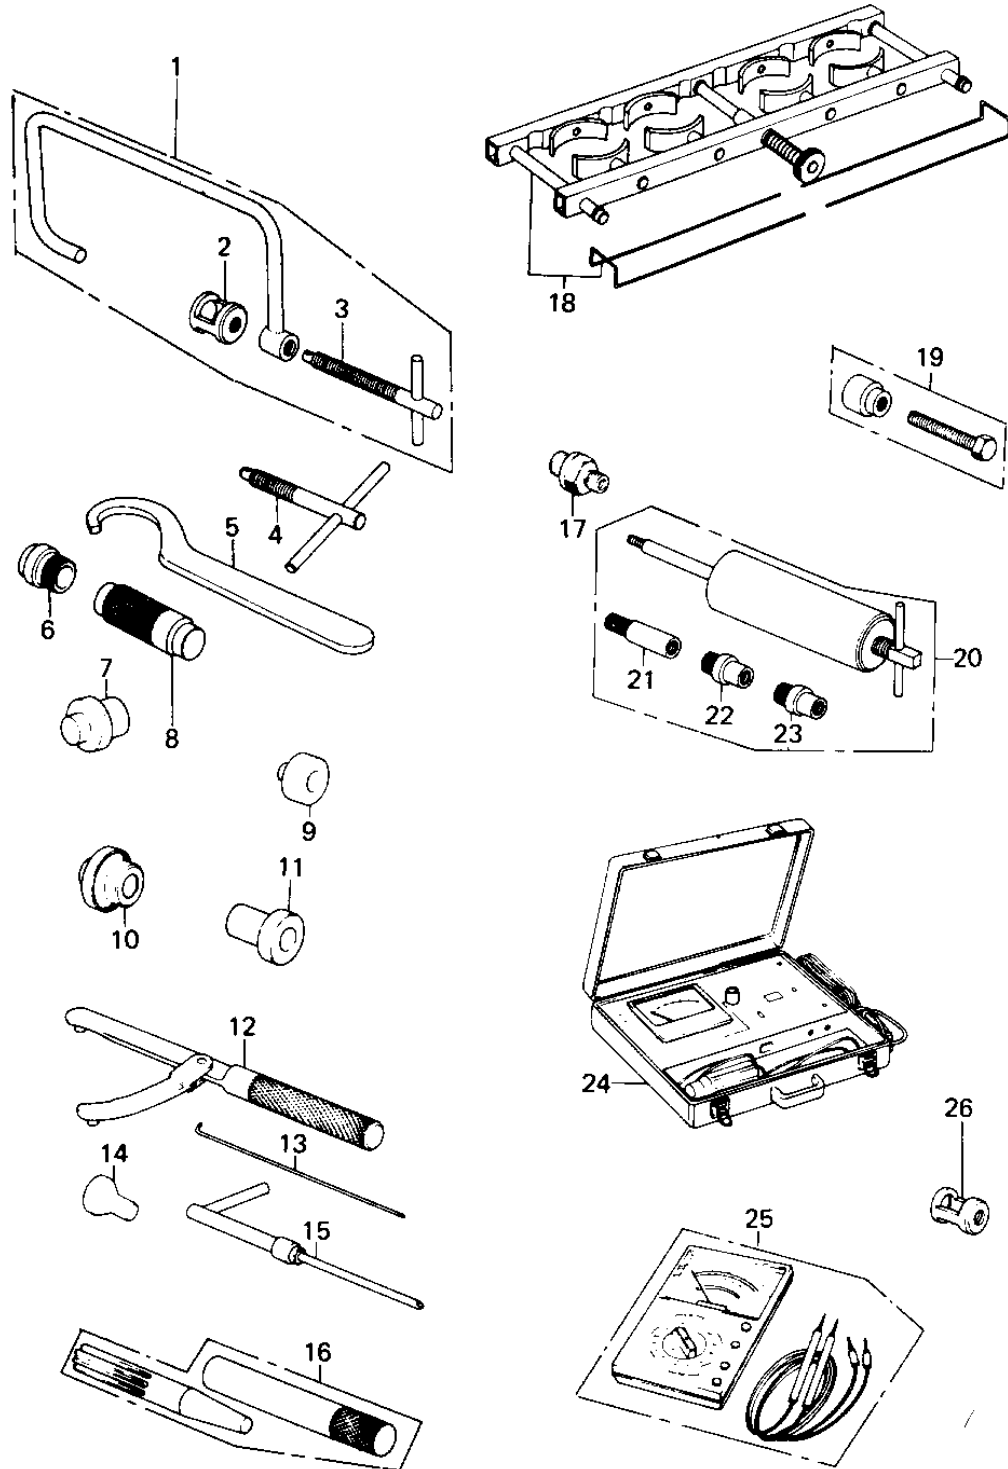

## 1978 SR PARTS DIAGRAM

SPECIAL SERVICE TOOLS "B"

## 1978 SR PARTS LIST

SPECIAL SERVICE TOOLS "B"

ITEM NAME	PART NUMBER	QUANTITY
COMPRESSOR,VLV SPRING (Ref # 1)	57001-241	1
57001-246 (Canada) (Ref # 2)	57001-242	1
BOLT,VALVE COMPRESER (Ref # 3)	57001-244	1
57001-1216 (Canada) (Ref # 4)	57001-254	1
HOLDER,DYNAMO ROTOR (Ref # 5)	57001-255	1
*** N.L.A.*** (Canada) (Ref # 6)	57001-265	1
GUIDE,SHFT SFT OIL SE (Ref # 7)	57001-266	1
57001-1129 (Canada) (Ref # 8)	57001-286	1
57001-1129 (Canada) (Ref # 9)	57001-290	1
*** N.L.A.*** (Canada) (Ref # 10)	57001-296	1
*** N.L.A.*** (Canada) (Ref # 11)	57001-297	1
57001-1343 (Canada) (Ref # 12)	57001-306	1
*** N.L.A.*** (Canada) (Ref # 13)	57001-309	1
ADAPTER,2ND GEAR PULR (Ref # 14)	57001-317	1
ADJUSTER BALANCE (Ref # 15)	57001-351	1
*** N.L.A.*** (Canada) (Ref # 16)	57001-380	1
57001-1278 (Canada) (Ref # 17)	57001-403	1
COMPRESSOR-PSTN RING (Ref # 18)	57001-531	1
UNAVAILABLE IN PRICE BOOK (Ref # 19)	57001-535	1
PULLER-PISTON PIN (Ref # 20)	57001-910	1
ADAPTER A,PIN PULLER (Canada) (Ref # 21)	57001-912	1
ADAPTER B, PIN PULLER (Ref # 22)	57001-913	1
ADAPTER C,PIN PULLER (Ref # 23)	57001-914	1
*** N.L.A.*** (Canada) (Ref # 24)	57001-980	1
MULTIMETER (Ref # 25)	57001-983	1
ADAPTER,VLV COMPRESR (Ref # 26)	57001-243	1