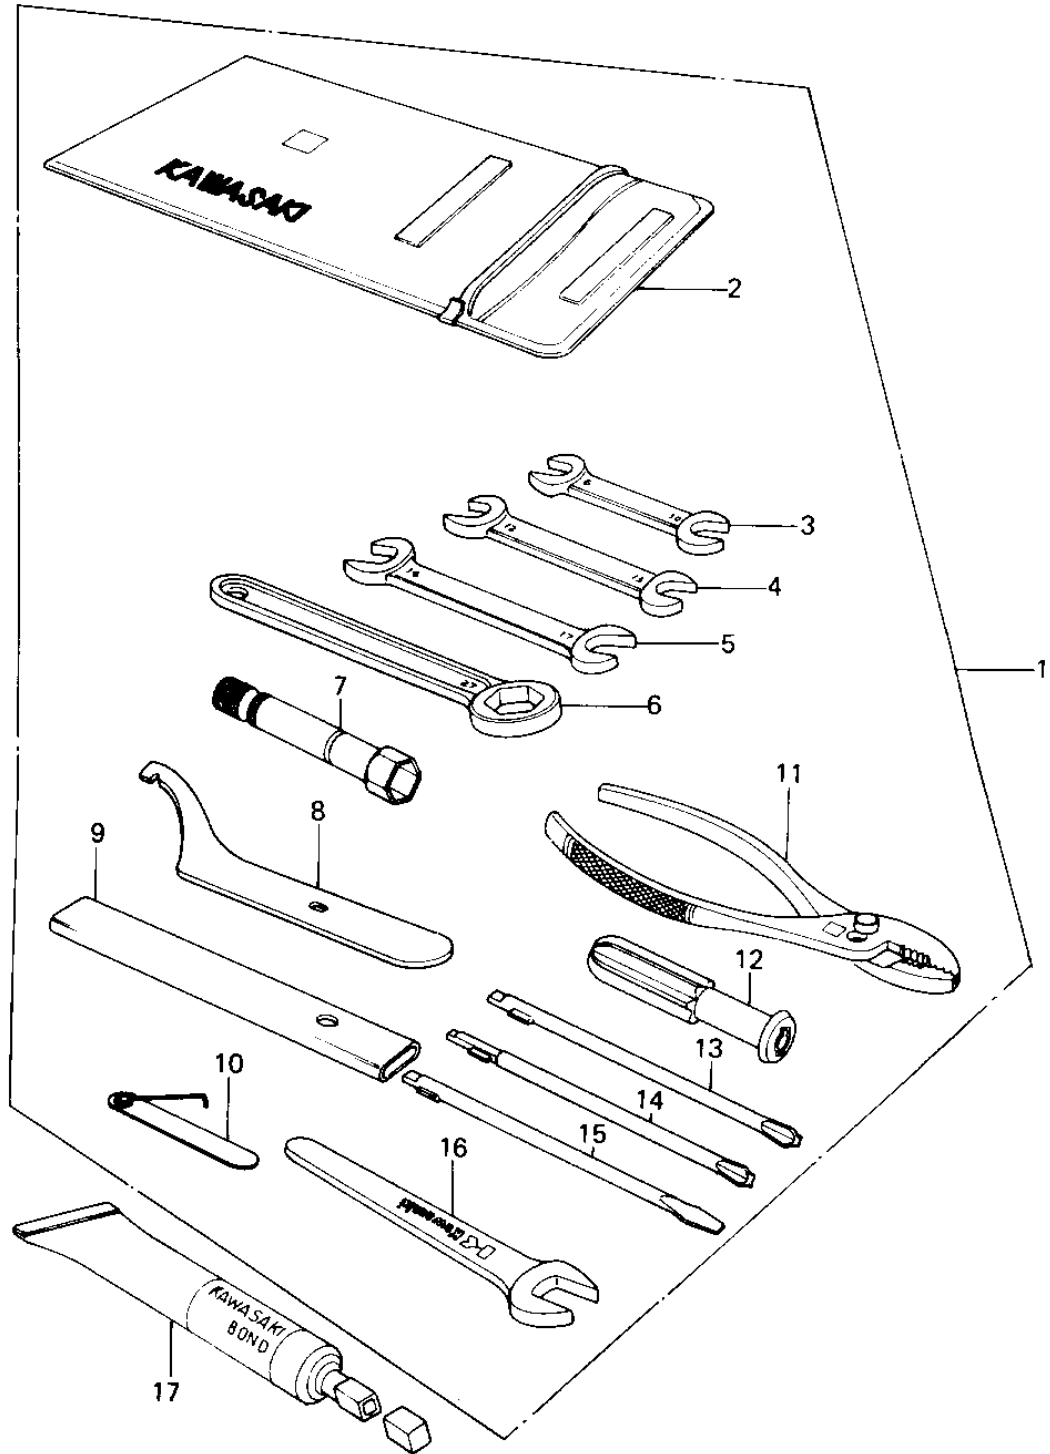

1979 SR PARTS DIAGRAM

OWNER TOOLS

1979 SR PARTS LIST

OWNER TOOLS

ITEM NAME	PART NUMBER	QUANTITY
TOOL KIT (Ref # 1)	56007-1012	1
BAG,TOOL (Ref # 2)	56008-009	1
WRENCH,OPEN,8X10 (Ref # 3)	92126-001	1
WRENCH,OPEN END,12X13 (Ref # 4)	92126-002	1
TOOL-WRENCH,OPEN END, (Ref # 5)	92110-1153	1
TOOL-WRENCH,BOX END,2 (Ref # 6)	92110-1147	1
WRENCH,SPARK PLUG (Ref # 7)	92108-008	1
WRENCH,HOOK (Ref # 8)	92110-1014	1
WRENCH,HOOK (Ref # 9)	92111-004	1
GAUGE,THICKENSS (Ref # 10)	92128-001	1
PLIERS,160MM (Ref # 11)	92112-003	1
92106-1001 (Canada) (Ref # 12)	92106-004	1
92107-1002 (Canada) (Ref # 13)	92107-008	1
TOOL-DRIVER (Ref # 14)	92107-1052	1
92107-1052 (Canada) (Ref # 15)	92107-007	1
WRENCH,OPEN END,22M/M (Ref # 16)	92110-1005	1
LIQUID GASKET (Ref # 17)	92104-002	1