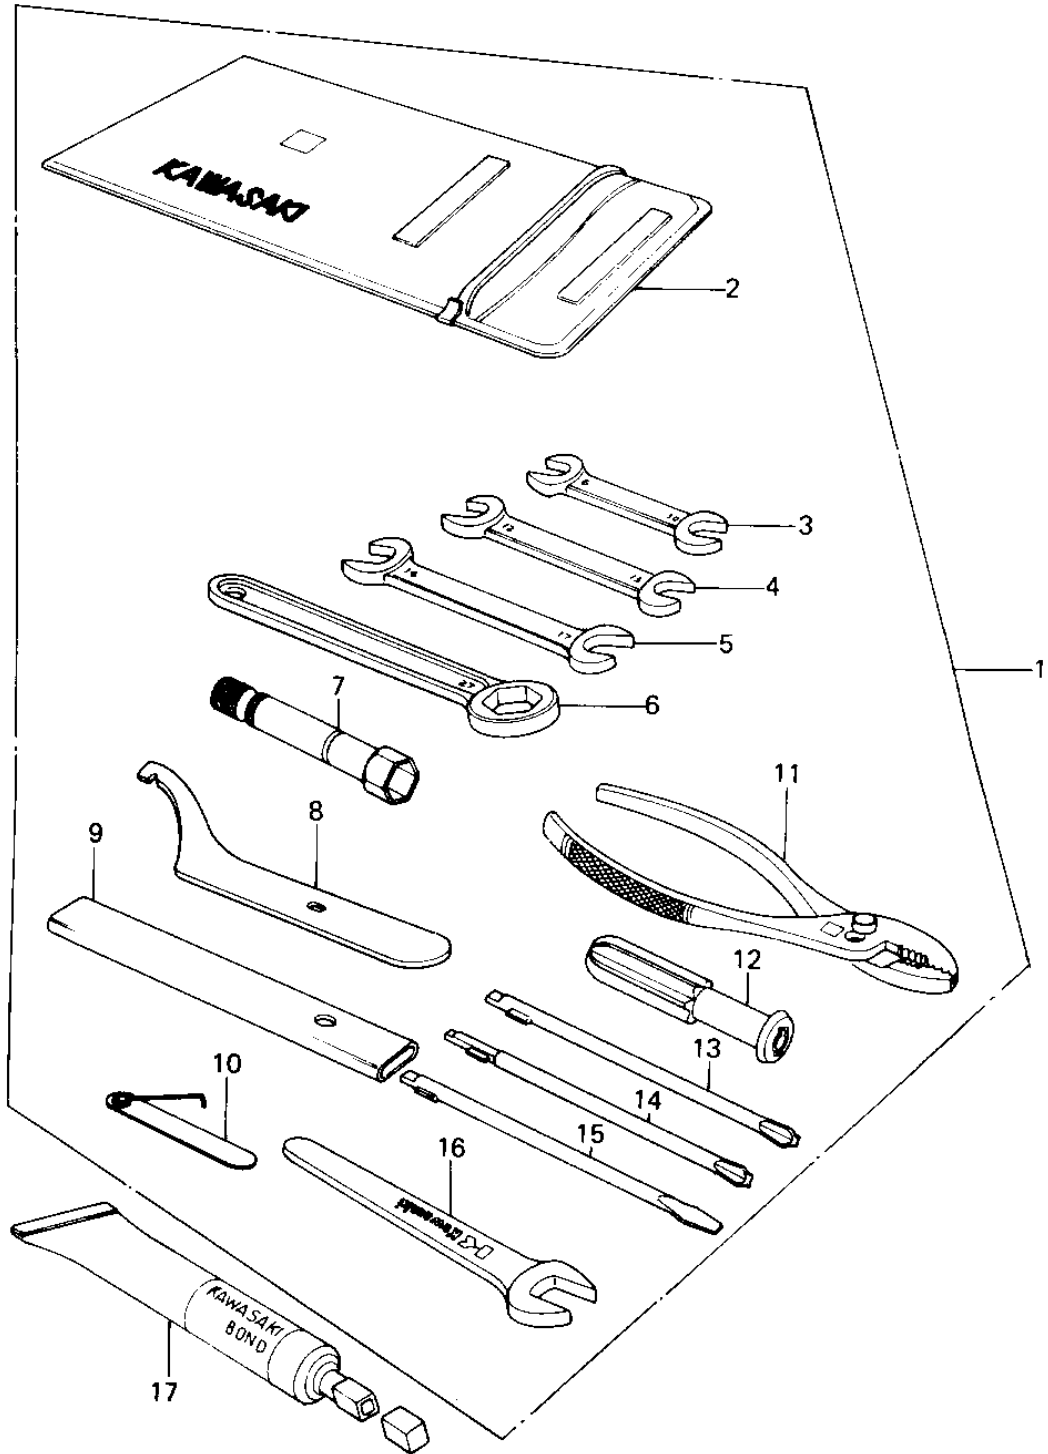

# 1978 SR PARTS DIAGRAM

## 1978 SR PARTS LIST

### OWNER TOOLS

ITEM NAME	PART NUMBER	QUANTITY
TOOL KIT (Ref # 1)	56007-1012	1
BAG,TOOL (Ref # 2)	56008-009	1
WRENCH,OPEN,8X10 (Ref # 3)	92126-001	1
WRENCH,OPEN END,12X13 (Ref # 4)	92126-002	1
TOOL-WRENCH,OPEN END, (Ref # 5)	92110-1153	1
TOOL-WRENCH,BOX END,2 (Ref # 6)	92110-1147	1
WRENCH,SPARK PLUG (Ref # 7)	92108-008	1
WRENCH,HOOK (Ref # 8)	92110-1014	1
WRENCH,HOOK (Ref # 9)	92111-004	1
GAUGE,THICKENSS (Ref # 10)	92128-001	1
PLIERS,160MM (Ref # 11)	92112-003	1
92106-1001 (Canada) (Ref # 12)	92106-004	1
92107-1002 (Canada) (Ref # 13)	92107-008	1
TOOL-DRIVER (Ref # 14)	92107-1052	1
92107-1052 (Canada) (Ref # 15)	92107-007	1
WRENCH,OPEN END,22M/M (Ref # 16)	92110-1005	1
LIQUID GASKET (Ref # 17)	92104-002	1