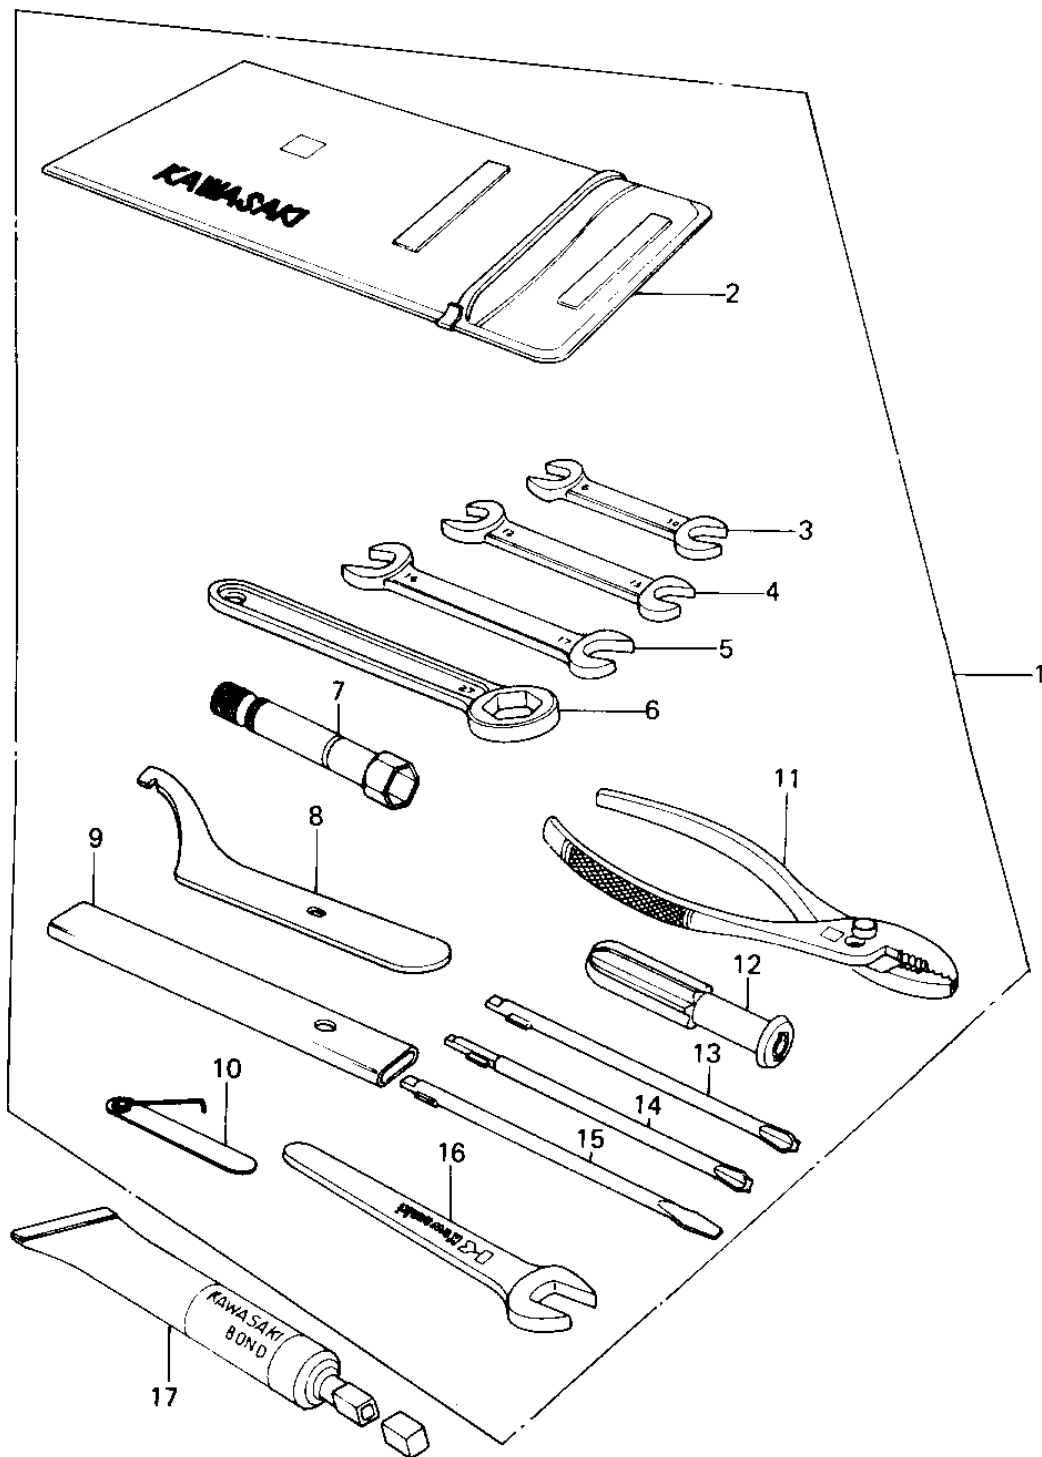

1978 SR PARTS DIAGRAM

OWNER TOOLS

1978 SR PARTS LIST

OWNER TOOLS

ITEM NAME	PART NUMBER	QUANTITY
TOOL KIT (Ref # 1)	56007-1012	1
BAG,TOOL (Ref # 2)	56008-009	1
WRENCH,OPEN,8X10 (Ref # 3)	92126-001	1
WRENCH,OPEN END,12X13 (Ref # 4)	92126-002	1
TOOL-WRENCH,OPEN END, (Ref # 5)	92110-1153	1
TOOL-WRENCH,BOX END,2 (Ref # 6)	92110-1147	1
WRENCH,SPARK PLUG (Ref # 7)	92108-008	1
WRENCH,HOOK (Ref # 8)	92110-1014	1
WRENCH,HOOK (Ref # 9)	92111-004	1
GAUGE,THICKENSS (Ref # 10)	92128-001	1
PLIERS,160MM (Ref # 11)	92112-003	1
92106-1001 (Canada) (Ref # 12)	92106-004	1
92107-1002 (Canada) (Ref # 13)	92107-008	1
TOOL-DRIVER (Ref # 14)	92107-1052	1
92107-1052 (Canada) (Ref # 15)	92107-007	1
WRENCH,OPEN END,22M/M (Ref # 16)	92110-1005	1
LIQUID GASKET (Ref # 17)	92104-002	1