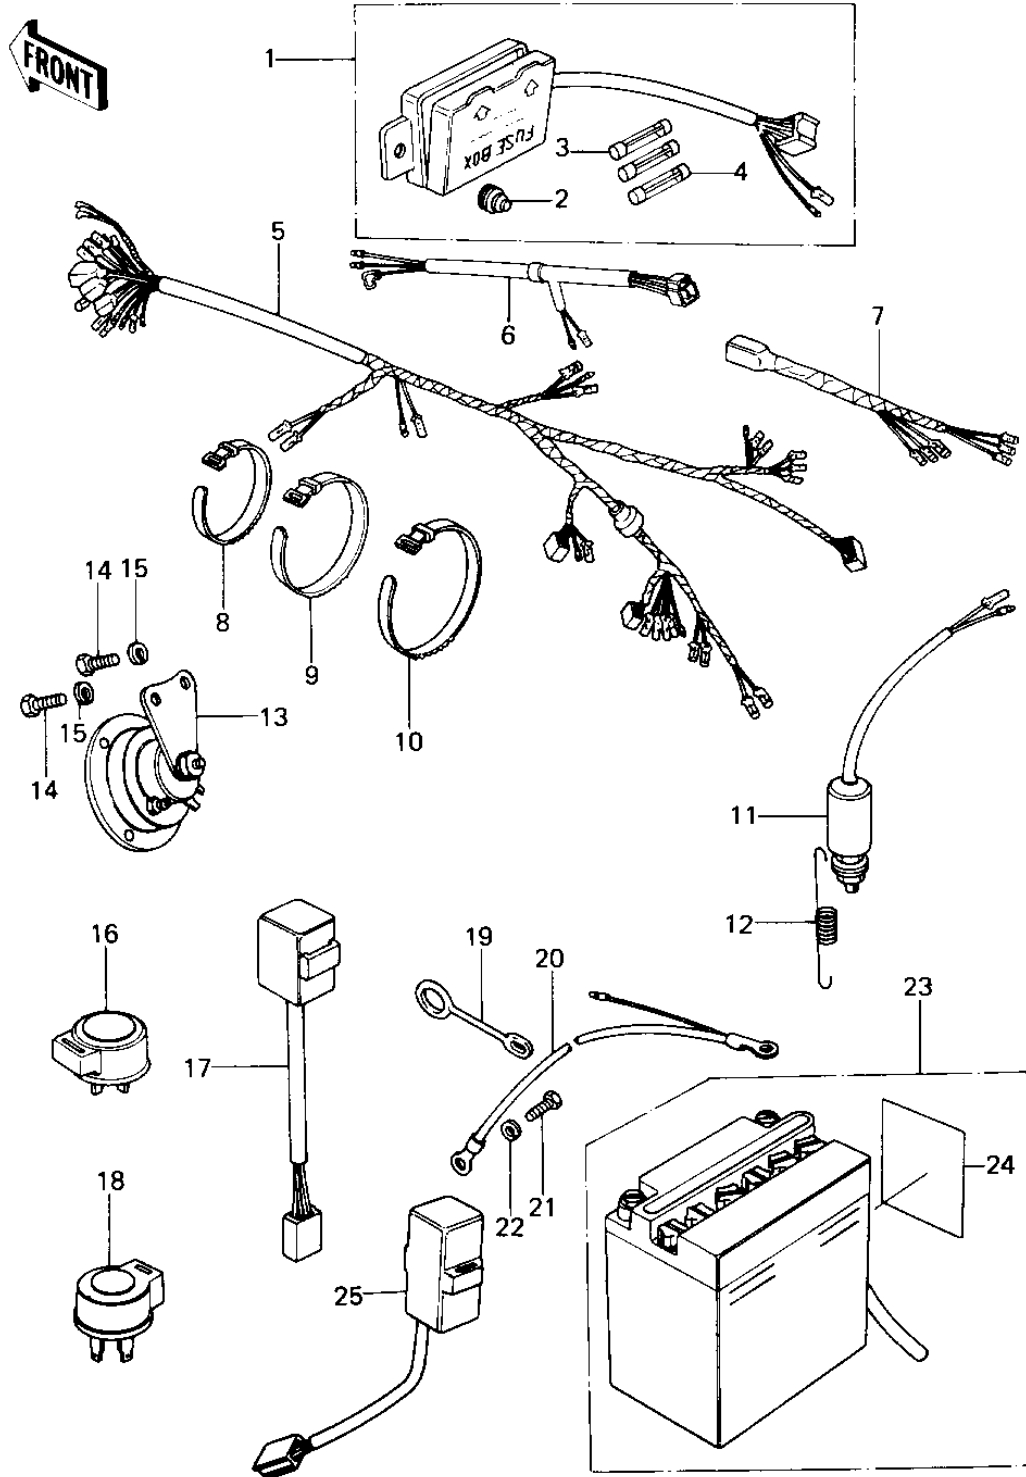

1979 SR PARTS DIAGRAM

CHASSIS ELECTRICAL EQUIPMENT

1979 SR PARTS LIST

CHASSIS ELECTRICAL EQUIPMENT

ITEM NAME	PART NUMBER	QUANTITY
FUSE ASSY (Ref # 1)	26004-1002	1
DAMPER RUBBER,FUSE (Ref # 2)	92075-279	1
FUSE-20A (Ref # 3)	26006-005	1
FUSE 10A (Ref # 4)	26006-003	1
HARNESS,MAIN (Ref # 5)	26001-1027	1
HARNESS,MAIN (Ref # 5)	26001-1061	1
HARNESS,CENTER (Ref # 6)	26001-1022	1
WIRING HARNESS,REAR (Ref # 7)	26002-063	1
BAND,SHORT (Ref # 8)	92072-030	2
BAND,MIDDLE (Ref # 9)	92072-031	1
BAND,WIRING HARNESS (Ref # 10)	92072-056	1
SWITCH-BRAKE LAMP (Ref # 11)	27010-017	1
SPRING BRAKE LAMP SW (Ref # 12)	27011-009	1
HORN (Ref # 13)	27003-076	1
BOLT-UPSET,6X16 (Ref # 14)	112G0616	1
WASHER SPRING 8MM (Ref # 15)	461F0800	1
RELAY,TURN SIGNAL (Ref # 16)	27002-016	1
SWITCH,OUTAGE,INDICTR (Ref # 17)	28019-001	1
RELAY-TURN SIGNAL (Ref # 18)	27002-011	1
CLAMP,OVER FLOW PIPE (Ref # 19)	92037-134	1
WIRE,BATTERY GROUND (Ref # 20)	26010-049	1
BOLT,HEX HEAD,6MM (Ref # 21)	92001-137	1
WASHER SPRING 6MM (Ref # 22)	461F0600	1
YUA BAT YB10L-A2 (Ref # 23)	26012-041	1
LABEL-WARNING,BATTERY (Ref # 24)	56040-1036	1
SWITCH,FUEL CHECK (Ref # 25)	27010-1015	1