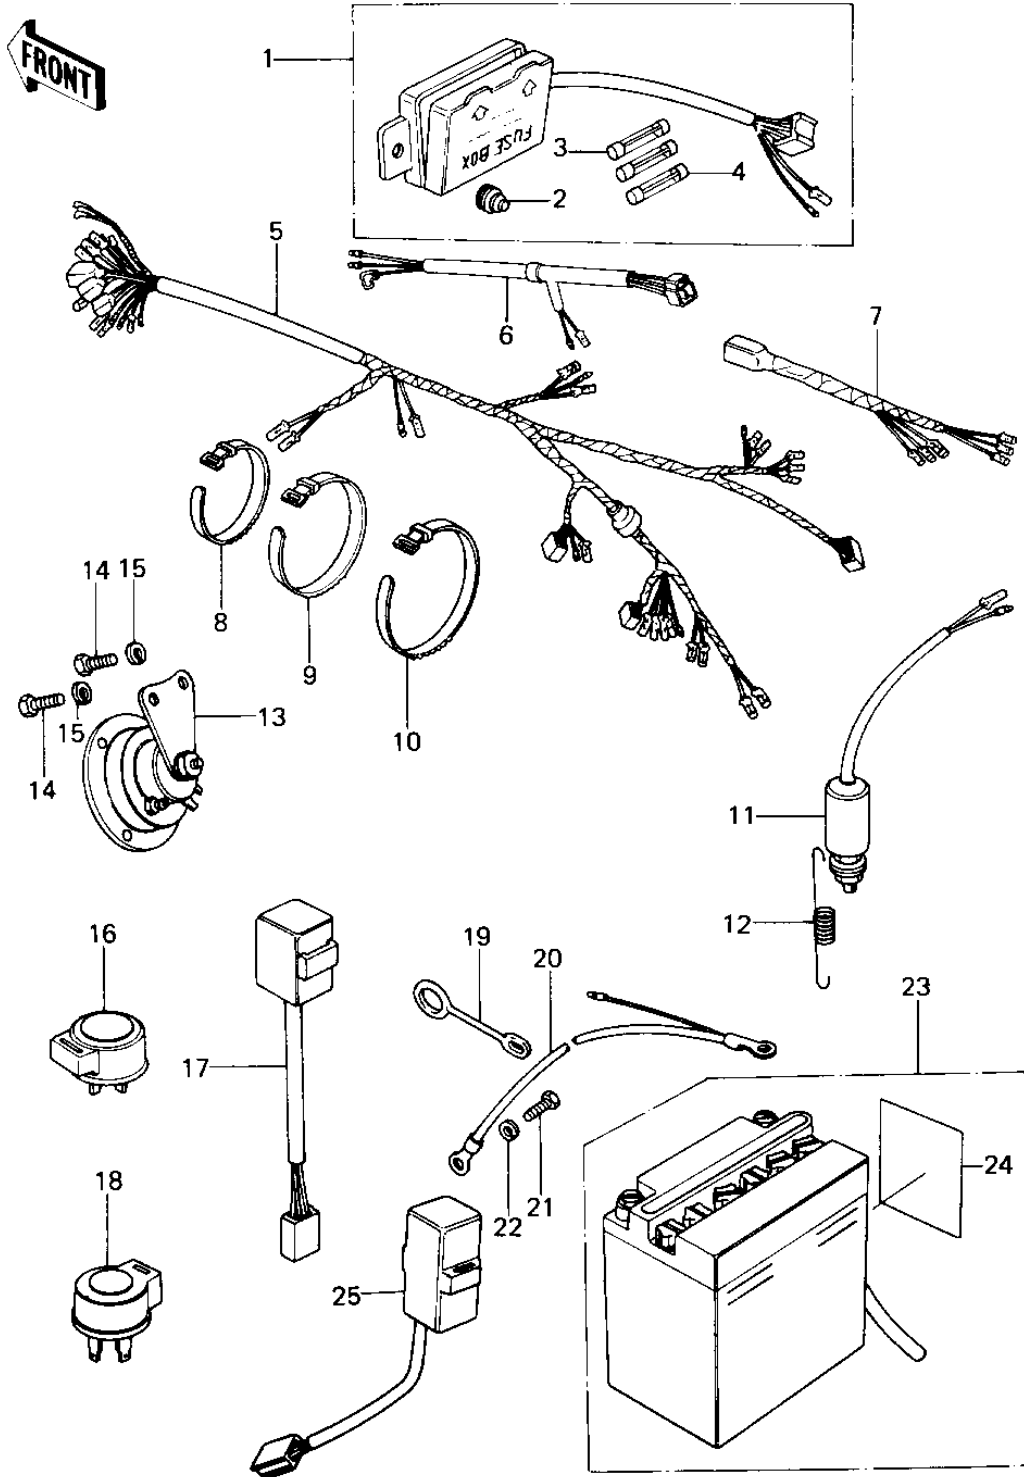

1978 SR PARTS DIAGRAM

CHASSIS ELECTRICAL EQUIPMENT

1978 SR PARTS LIST

CHASSIS ELECTRICAL EQUIPMENT

ITEM NAME	PART NUMBER	QUANTITY
FUSE ASSY (Ref # 1)	26004-1002	1
DAMPER RUBBER,FUSE (Ref # 2)	92075-279	1
FUSE-20A (Ref # 3)	26006-005	1
FUSE 10A (Ref # 4)	26006-003	1
HARNESS,MAIN (Ref # 5)	26001-1027	1
HARNESS,MAIN (Ref # 5)	26001-1061	1
HARNESS,CENTER (Ref # 6)	26001-1022	1
WIRING HARNESS,REAR (Ref # 7)	26002-063	1
BAND,SHORT (Ref # 8)	92072-030	2
BAND,MIDDLE (Ref # 9)	92072-031	1
BAND,WIRING HARNESS (Ref # 10)	92072-056	1
SWITCH-BRAKE LAMP (Ref # 11)	27010-017	1
SPRING BRAKE LAMP SW (Ref # 12)	27011-009	1
HORN (Ref # 13)	27003-076	1
BOLT-UPSET,6X16 (Ref # 14)	112G0616	1
WASHER SPRING 8MM (Ref # 15)	461F0800	1
RELAY,TURN SIGNAL (Ref # 16)	27002-016	1
SWITCH,OUTAGE,INDICTR (Ref # 17)	28019-001	1
RELAY-TURN SIGNAL (Ref # 18)	27002-011	1
CLAMP,OVER FLOW PIPE (Ref # 19)	92037-134	1
WIRE,BATTERY GROUND (Ref # 20)	26010-049	1
BOLT,HEX HEAD,6MM (Ref # 21)	92001-137	1
WASHER SPRING 6MM (Ref # 22)	461F0600	1
YUA BAT YB10L-A2 (Ref # 23)	26012-041	1
LABEL-WARNING,BATTERY (Ref # 24)	56040-1036	1
SWITCH,FUEL CHECK (Ref # 25)	27010-1015	1