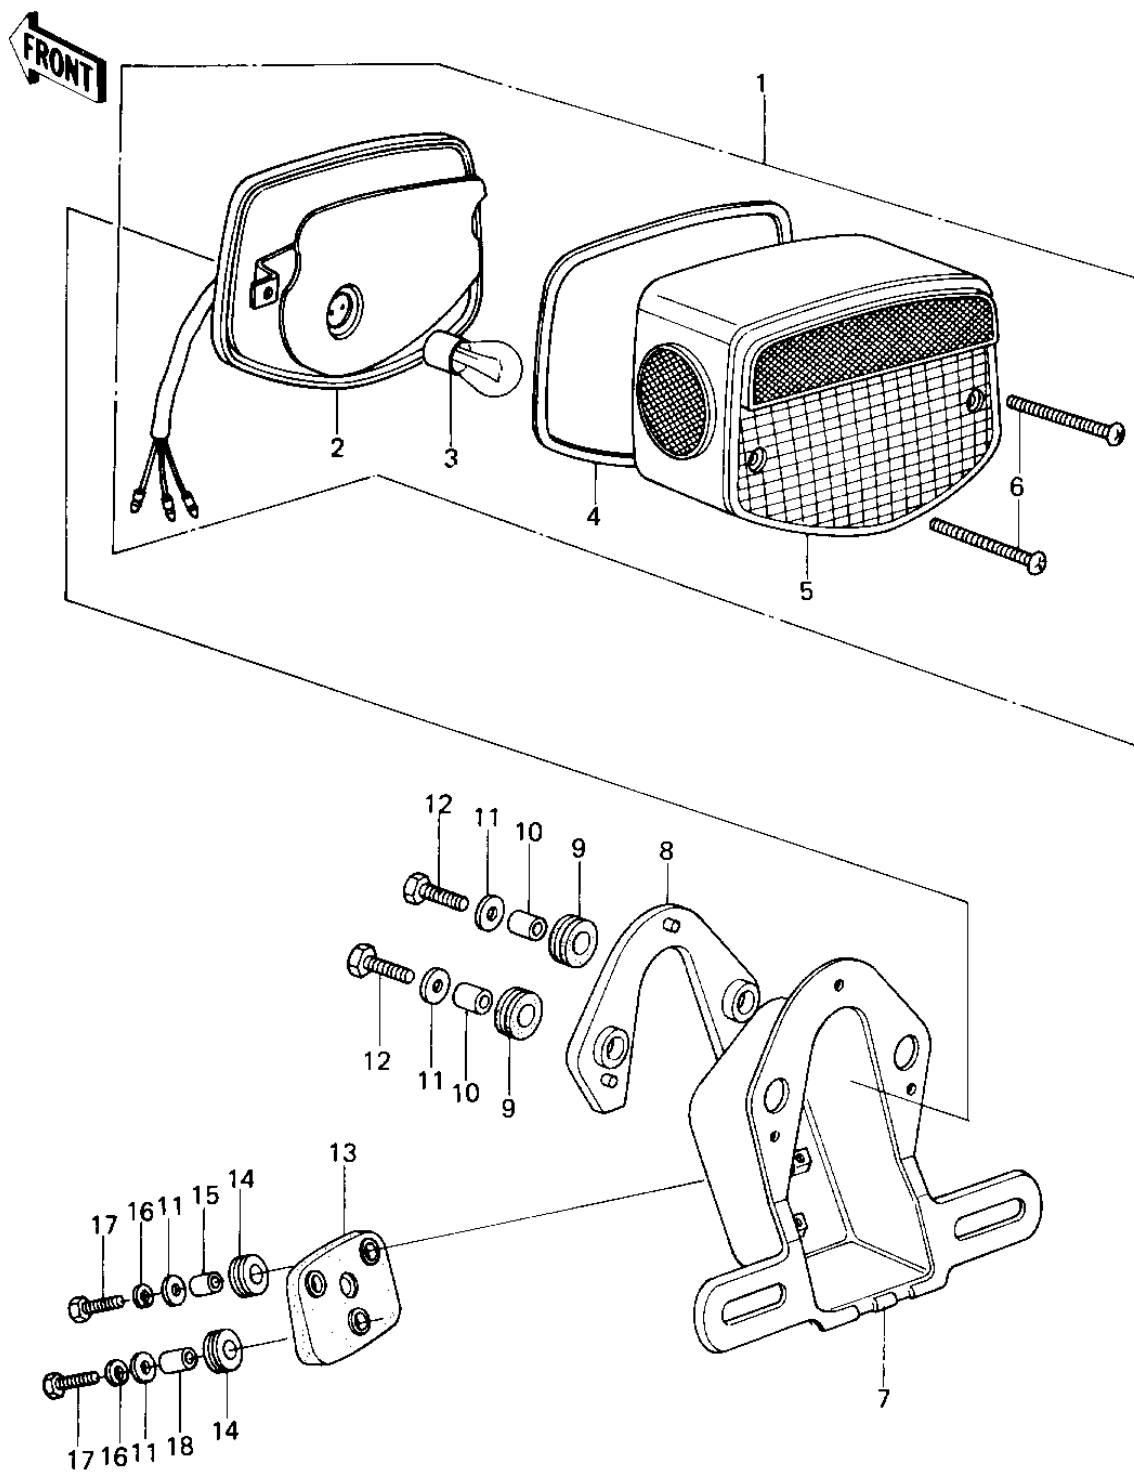

## 1979 SR PARTS DIAGRAM

TAILLIGHT

## 1979 SR PARTS LIST

### TAILLIGHT

ITEM NAME	PART NUMBER	QUANTITY
TAIL LAMP UNIT (Ref # 1)	23025-064	1
CASE, TAIL LIGHT (Ref # 2)	23027-041	1
BULB, 12V 32/3CP (Ref # 3)	92069-059	1
GASKET, TAIL LENS (Ref # 4)	23028-021	1
LENS, TAIL LAMP (Ref # 5)	23026-034	1
SCREW-PAN-CROS (Ref # 6)	220R0460	1
BRACKET, TAIL LAMP (Ref # 7)	23036-1005	1
DAMPER RUBBER (Ref # 8)	23066-023	1
DAMPER RUBBER (Ref # 9)	23066-020	1
COLLAR, 6.8X10X8.5 (Ref # 10)	92027-129	1
WASHER 6.5X20X1.6T (Ref # 11)	92022-125	1
BOLT-UPSET (Ref # 12)	112G0618	1
DAMPER, TAIL LAMP (Ref # 13)	92075-1055	1
DAMPER RUBBER, RR FEND (Ref # 14)	92075-121	1
COLLAR 6.8X10X14.5 (Ref # 15)	92027-156	1
WASHER SPRING 6MM (Ref # 16)	461F0600	1
BOLT-UPSET (Ref # 17)	112G0625	1
COLLAR (Ref # 18)	92027-169	1