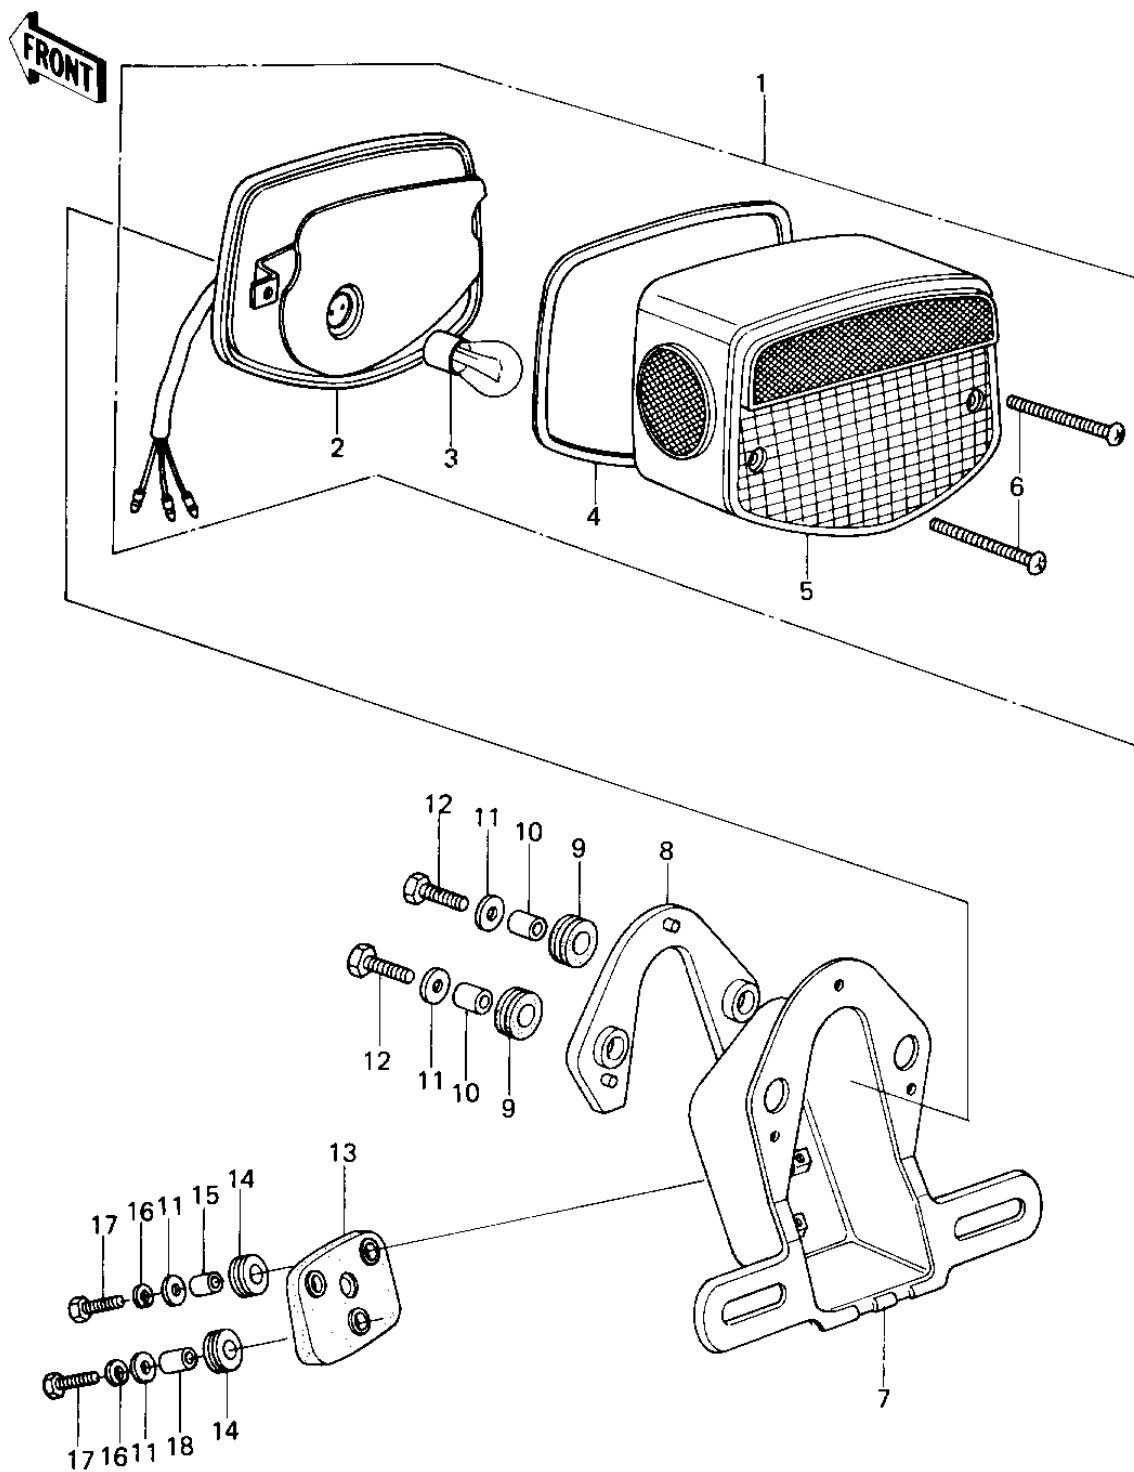

1978 SR PARTS DIAGRAM

TAILLIGHT

1978 SR PARTS LIST

TAILLIGHT

ITEM NAME	PART NUMBER	QUANTITY
TAIL LAMP UNIT (Ref # 1)	23025-064	1
CASE, TAIL LIGHT (Ref # 2)	23027-041	1
BULB, 12V 32/3CP (Ref # 3)	92069-059	1
GASKET, TAIL LENS (Ref # 4)	23028-021	1
LENS, TAIL LAMP (Ref # 5)	23026-034	1
SCREW-PAN-CROS (Ref # 6)	220R0460	1
BRACKET, TAIL LAMP (Ref # 7)	23036-1005	1
DAMPER RUBBER (Ref # 8)	23066-023	1
DAMPER RUBBER (Ref # 9)	23066-020	1
COLLAR, 6.8X10X8.5 (Ref # 10)	92027-129	1
WASHER 6.5X20X1.6T (Ref # 11)	92022-125	1
BOLT-UPSET (Ref # 12)	112G0618	1
DAMPER, TAIL LAMP (Ref # 13)	92075-1055	1
DAMPER RUBBER, RR FEND (Ref # 14)	92075-121	1
COLLAR 6.8X10X14.5 (Ref # 15)	92027-156	1
WASHER SPRING 6MM (Ref # 16)	461F0600	1
BOLT-UPSET (Ref # 17)	112G0625	1
COLLAR (Ref # 18)	92027-169	1