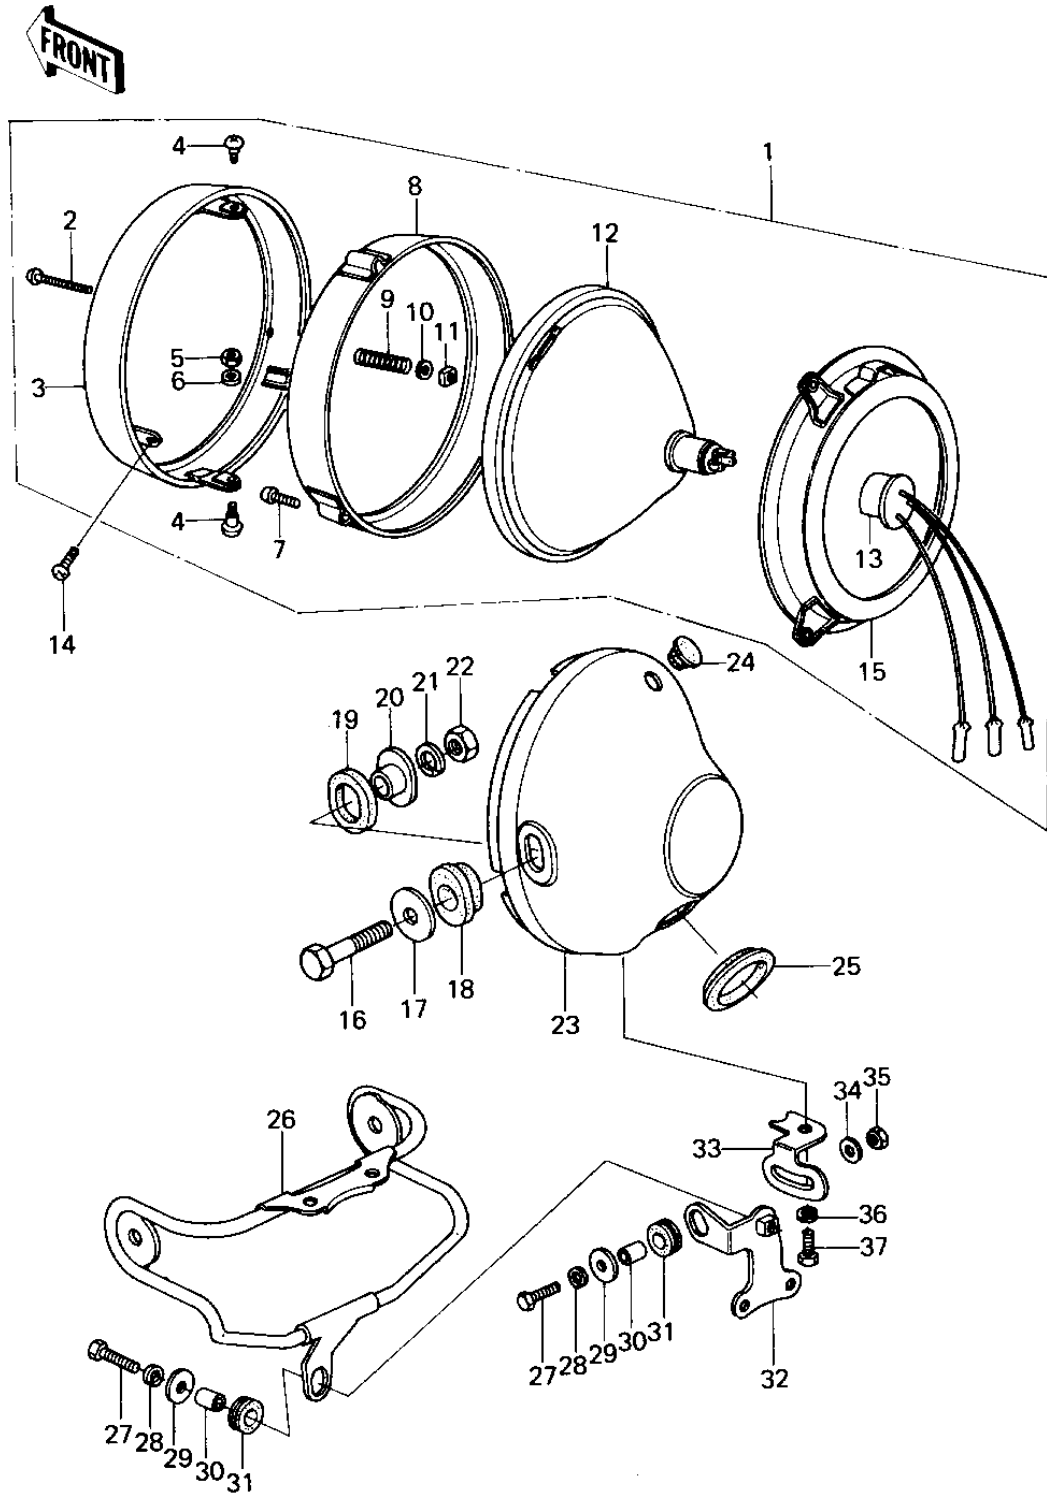

1978 SR PARTS DIAGRAM

HEADLIGHT

1978 SR PARTS LIST

HEADLIGHT

ITEM NAME	PART NUMBER	QUANTITY
LAMP UNIT,HEAD (Ref # 1)	23003-017	1
SCREW FORCUS ADJUST (Ref # 2)	23019-021	1
RIM,HEAD LAMP (Ref # 3)	23006-038	1
SCREW-PAN HEAD,5X12 (Ref # 4)	23019-023	1
NUT,HEAD LAMP RIM FIT (Ref # 5)	23020-023	1
WASHER-PLAIN,5MM (Ref # 6)	23021-012	1
SCREW PAN HEAD 3X12 (Ref # 7)	220B0312	1
RING,HEAD LAMP MOUNT (Ref # 8)	23072-001	1
SPRING FOCUS ADJUST (Ref # 9)	23014-005	1
WASHER (Ref # 10)	23021-004	1
NUT,4MM (Ref # 11)	23020-018	1
SEALD BEAM UNIT (Ref # 12)	23007-041	1
SOCKET ASSY,HEAD LAMP (Ref # 13)	23008-037	1
SCREW,PAN HEAD,5X14 (Ref # 14)	23019-022	1
RING,HEAD LAMP MOUNT (Ref # 15)	23074-001	1
BOLT,10MM (Ref # 16)	92007-024	1
WASHER,HEAD LAMP (Ref # 17)	92022-1054	1
DAMPER RUBBER (Ref # 18)	23066-022	1
DAMPER RUBBER (Ref # 19)	23066-021	1
COLLAR,HEAD LIGHT (Ref # 20)	23052-011	1
WASHER SPRING 10MM (Ref # 21)	461F1000	1
NUT 10MM (Ref # 22)	315B1000	1
BODY-COMP-HEAD LAMP (Ref # 23)	23005-1016	1
PLUG REAR FENDER RUBB (Ref # 24)	92074-006	1
GROMMET (Ref # 25)	92071-1008	1
BRACKET,METER (Ref # 26)	11034-1110	1
BOLT-UPSET (Ref # 27)	112G0625	1
WASHER SPRING 6MM (Ref # 28)	461F0600	1
WASHER 6.5X22X1.6T (Ref # 29)	92022-237	1

1978 SR PARTS LIST

HEADLIGHT

ITEM NAME	PART NUMBER	QUANTITY
COLLAR (Ref # 30)	92027-241	1
DAMPER RUBBER,RR FENR (Ref # 31)	92075-209	1
BRACKET,METER (Ref # 32)	11034-1366	1
BRACKET,METER (Ref # 33)	11034-1119	1
WASHER PLAIN 6MM (Ref # 34)	411B0600	1
NUT 6MM (Ref # 35)	311B0600	1
WASHER SPRING 8MM (Ref # 36)	461F0800	1
BOLT-SMALL-UPSET,8X16 (Ref # 37)	115G0816	1