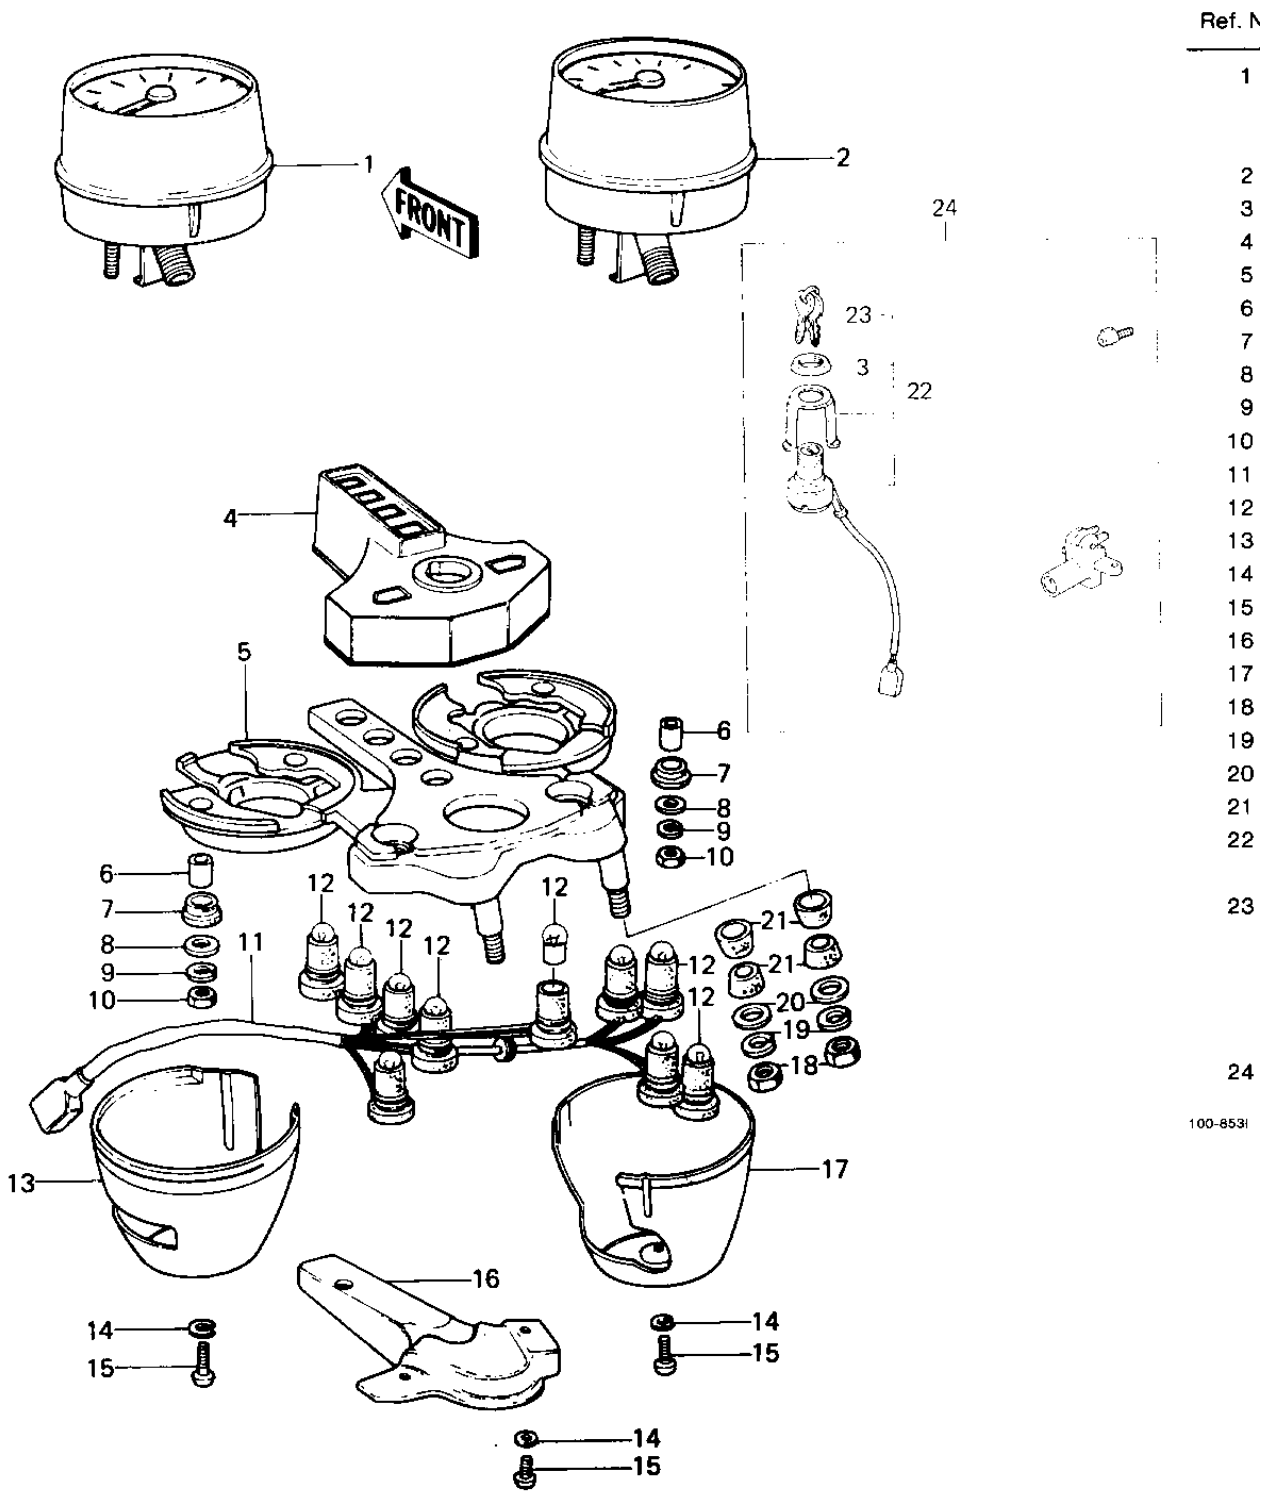

1979 SR PARTS DIAGRAM

METERS/IGNITION SWITCH

Ref. N

1

2

3

4

5

6

7

8

9

10

11

12

13

14

15

16

17

18

19

20

21

22

23

24

100-853i

1979 SR PARTS LIST

METERS/IGNITION SWITCH

ITEM NAME	PART NUMBER	QUANTITY
SPEEDOMETER ASSY,KPH (Canada) (Ref # 1)	25005-1013	1
SPEEDOMETER,MPH (Ref # 1)	25005-1037	2
TACHOMETER (Ref # 2)	25015-1013	1
NUT,IGNITION SW LOCK (Ref # 3)	27007-004	1
COVER,METER,INDICATER (Ref # 4)	25023-015	1
BRACKET,METER (Ref # 5)	25008-1005	1
COLLAR,METER (Ref # 6)	92027-211	1
RUBBER,METER (Ref # 7)	92075-172	1
WASHER,PLAIN,5MM (Ref # 8)	92022-241	1
WASHER SPRING 5MM (Ref # 9)	461F0500	1
NUT 5MM (Ref # 10)	312B0500	1
SOCKET,METER (Ref # 11)	23008-1014	1
BULB 12V 3W (Ref # 12)	92069-018	1
COVER,SPEEDOMETER (Ref # 13)	25012-023	1
WASHER SPRING 3MM (Ref # 14)	461F0300	1
SCREW PAN HEAD 3X8 (Ref # 15)	220B0308	1
COVER,METER BRACKET (Ref # 16)	25024-006	1
COVER,TACHOMETER (Ref # 17)	25012-024	1
NUT,8MM (Ref # 18)	311B0800	1
WASHER SPRING 8MM (Ref # 19)	461F0800	1
WASHER PLAIN 3MM (Ref # 20)	410B0300	1
DAMPER RUBBER (Ref # 21)	92075-080	1
SWITCH ASSY,IGNITION (Ref # 22)	27005-5001	1
SWITCH ASSY,IGNITION (Ref # 22)	27005-5007	1
KEY SET,#801 (Ref # 23)	27008-068-01	1
KEY SET,#845 (Ref # 23)	27008-068-45	1
KEY,BLANK (Ref # 23)	27008-1014	1
KEY-LOCK,BLANK (Ref # 23)	27008-1103	1
LOCK SET,KZ650B3 (Ref # 24)	27004-5020	1