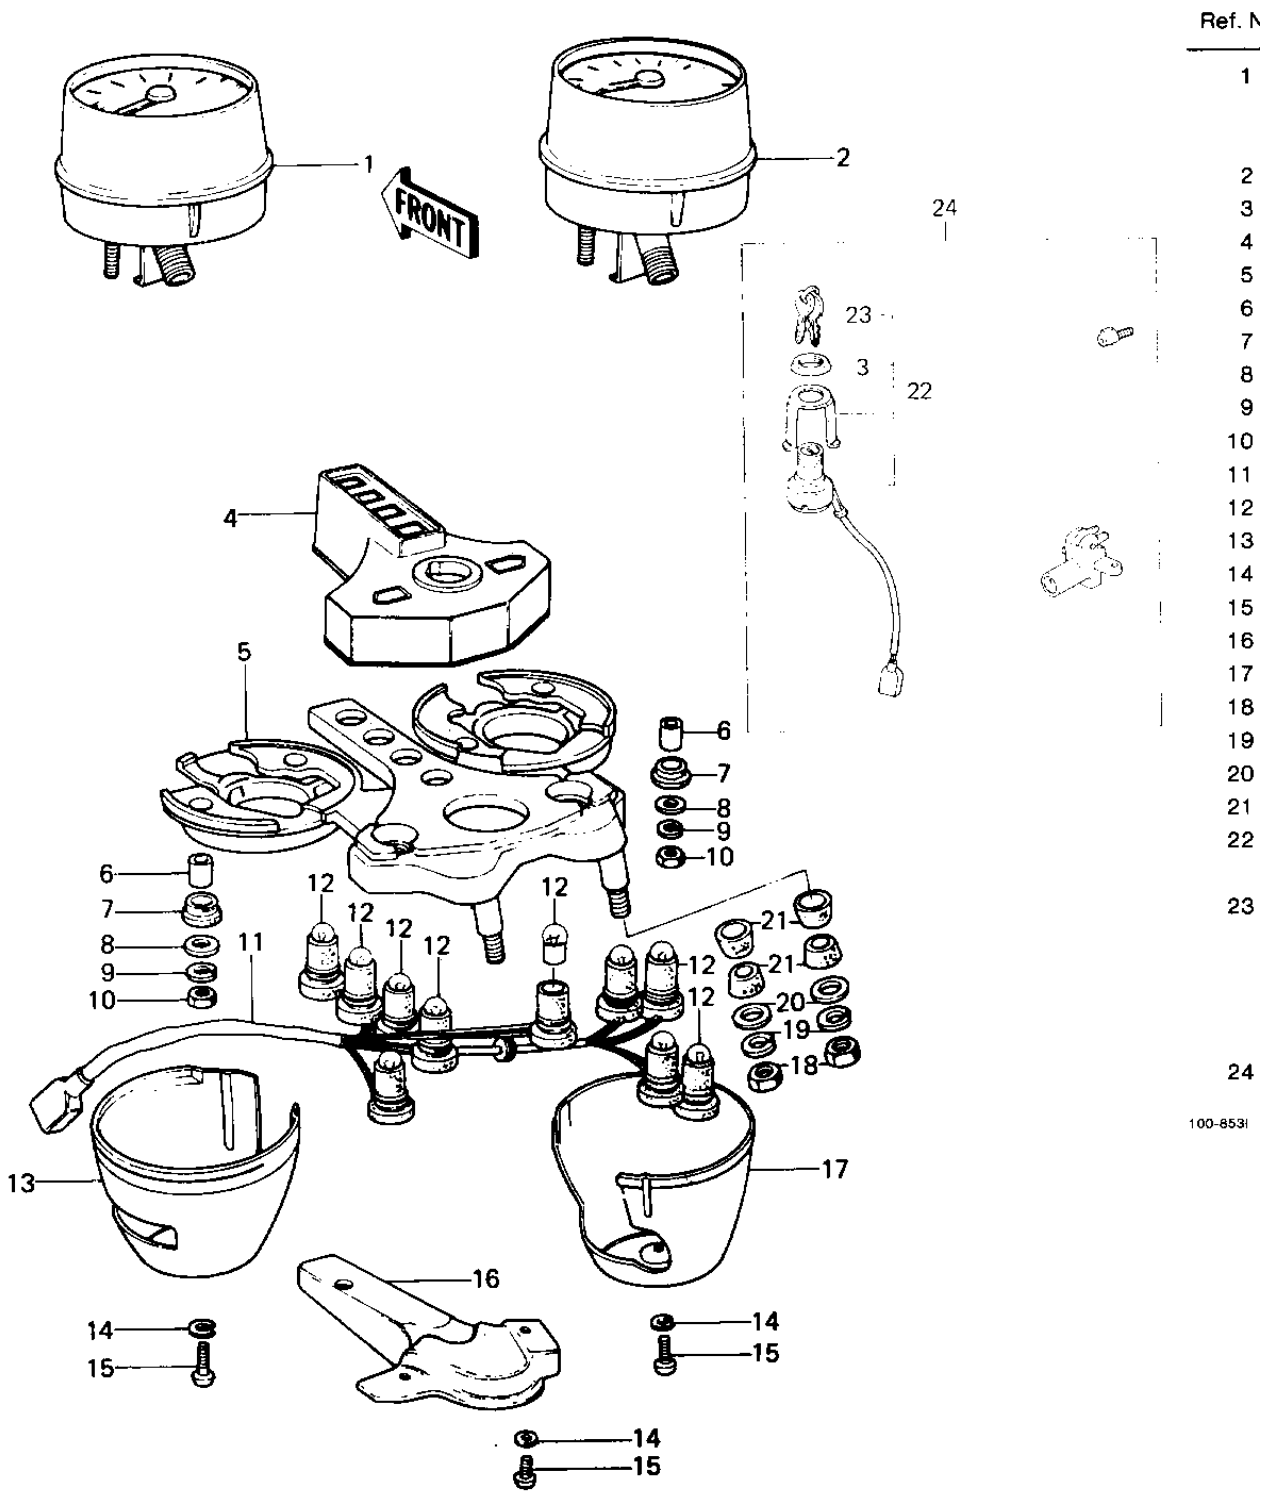

1978 SR PARTS DIAGRAM

METERS/IGNITION SWITCH

Ref. N

1

2

3

4

5

6

7

8

9

10

11

12

13

14

15

16

17

18

19

20

21

22

23

24

100-853i

1978 SR PARTS LIST

METERS/IGNITION SWITCH

ITEM NAME	PART NUMBER	QUANTITY
SPEEDOMETER ASSY,KPH (Canada) (Ref # 1)	25005-1013	1
SPEEDOMETER,MPH (Ref # 1)	25005-1037	2
TACHOMETER (Ref # 2)	25015-1013	1
NUT,IGNITION SW LOCK (Ref # 3)	27007-004	1
COVER,METER,INDICATER (Ref # 4)	25023-015	1
BRACKET,METER (Ref # 5)	25008-1005	1
COLLAR,METER (Ref # 6)	92027-211	1
RUBBER,METER (Ref # 7)	92075-172	1
WASHER,PLAIN,5MM (Ref # 8)	92022-241	1
WASHER SPRING 5MM (Ref # 9)	461F0500	1
NUT 5MM (Ref # 10)	312B0500	1
SOCKET,METER (Ref # 11)	23008-1014	1
BULB 12V 3W (Ref # 12)	92069-018	1
COVER,SPEEDOMETER (Ref # 13)	25012-023	1
WASHER SPRING 3MM (Ref # 14)	461F0300	1
SCREW PAN HEAD 3X8 (Ref # 15)	220B0308	1
COVER,METER BRACKET (Ref # 16)	25024-006	1
COVER,TACHOMETER (Ref # 17)	25012-024	1
NUT,8MM (Ref # 18)	311B0800	1
WASHER SPRING 8MM (Ref # 19)	461F0800	1
WASHER PLAIN 3MM (Ref # 20)	410B0300	1
DAMPER RUBBER (Ref # 21)	92075-080	1
SWITCH ASSY,IGNITION (Ref # 22)	27005-5001	1
SWITCH ASSY,IGNITION (Ref # 22)	27005-5007	1
KEY SET,#801 (Ref # 23)	27008-068-01	1
KEY SET,#845 (Ref # 23)	27008-068-45	1
KEY,BLANK (Ref # 23)	27008-1014	1
KEY-LOCK,BLANK (Ref # 23)	27008-1103	1
LOCK SET,KZ650B3 (Ref # 24)	27004-5020	1