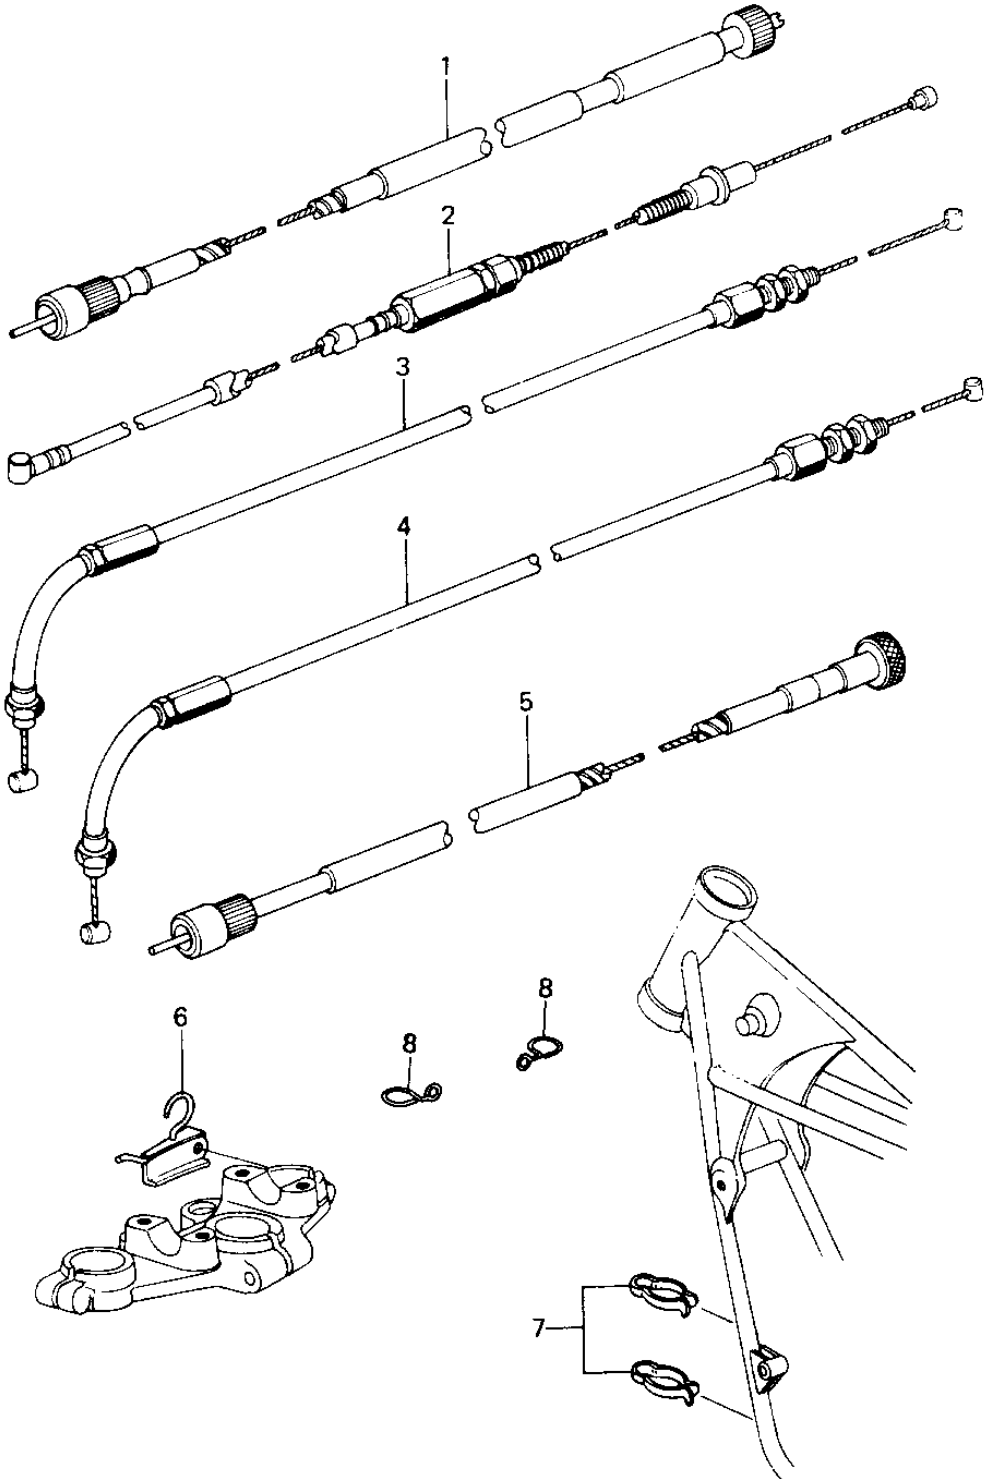

## 1978 SR PARTS DIAGRAM

CABLES

## 1978 SR PARTS LIST

### CABLES

ITEM NAME	PART NUMBER	QUANTITY
CABLE,SPEEDOMETER (Ref # 1)	54001-1005	1
CABLE,CLUTCH (Ref # 2)	54011-1008	1
CABLE,THROTTLE,OPEN (Ref # 3)	54012-1012	1
CABLE,THROTTLE,CLOSE (Ref # 4)	54012-1013	1
CABLE,TACHOMETER (Ref # 5)	54018-1003	1
CLAMP,CABLE (Ref # 6)	92037-104	1
CLAMP,CABLE (Ref # 7)	92037-093	1
CLAMP,CABLE (Ref # 8)	92037-092	1