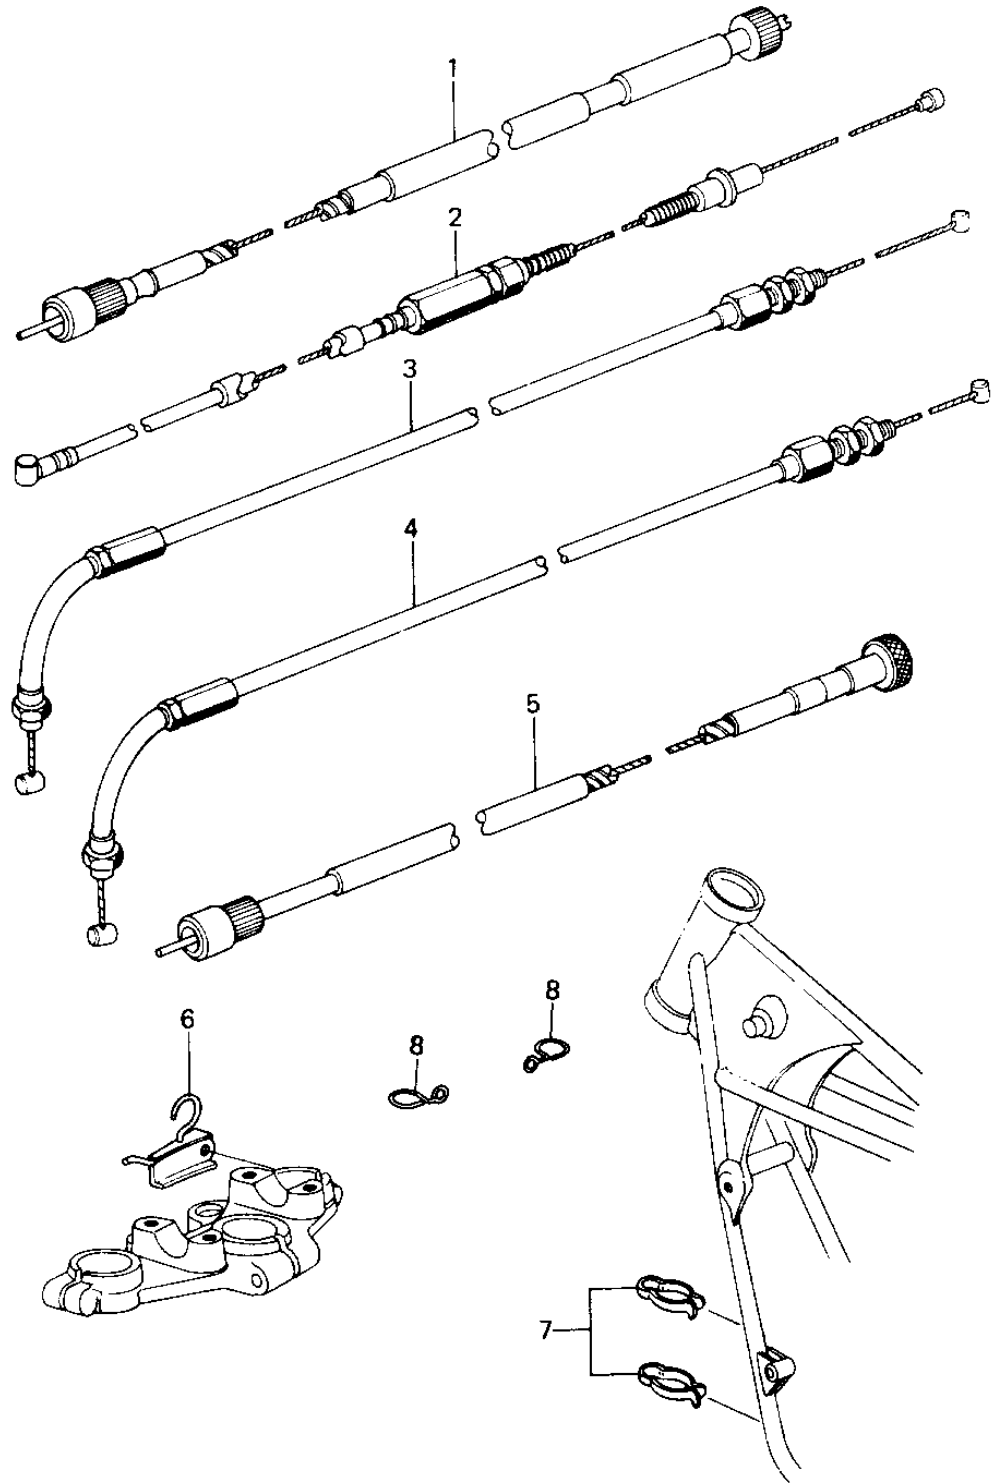

1978 SR PARTS DIAGRAM

CABLES

1978 SR PARTS LIST

CABLES

ITEM NAME	PART NUMBER	QUANTITY
CABLE,SPEEDOMETER (Ref # 1)	54001-1005	1
CABLE,CLUTCH (Ref # 2)	54011-1008	1
CABLE,THROTTLE,OPEN (Ref # 3)	54012-1012	1
CABLE,THROTTLE,CLOSE (Ref # 4)	54012-1013	1
CABLE,TACHOMETER (Ref # 5)	54018-1003	1
CLAMP,CABLE (Ref # 6)	92037-104	1
CLAMP,CABLE (Ref # 7)	92037-093	2
CLAMP,CABLE (Ref # 8)	92037-092	2