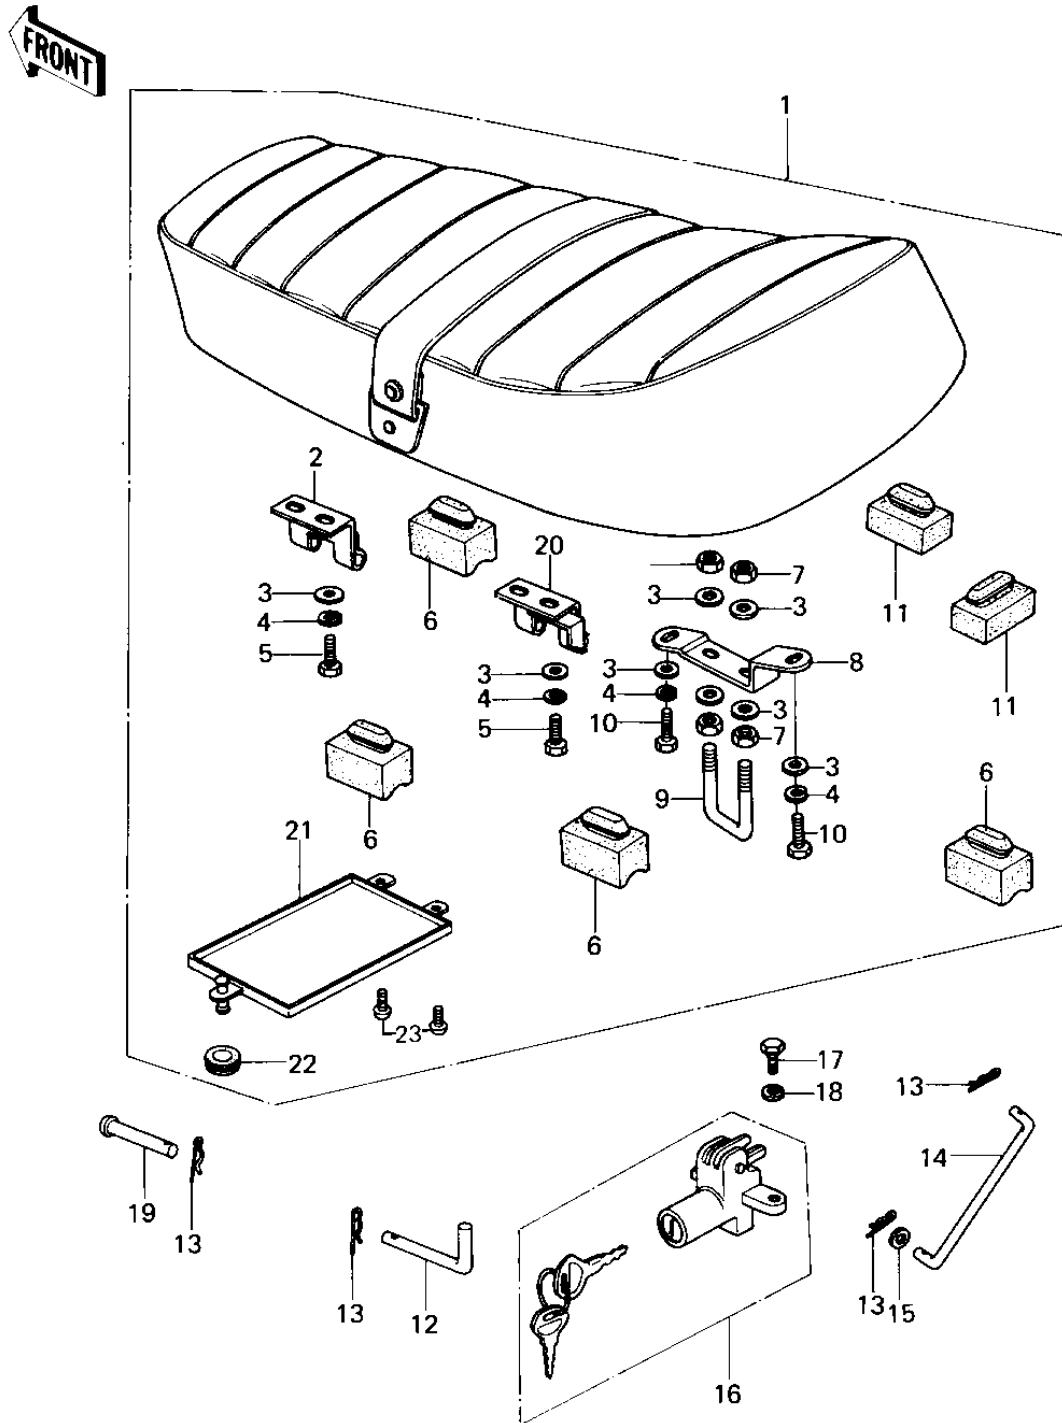

1979 SR PARTS DIAGRAM SEAT

1979 SR PARTS LIST

SEAT

ITEM NAME	PART NUMBER	QUANTITY
SEAT ASSY (Ref # 1)	53001-1135	1
HINGE (Ref # 2)	53009-016	1
WASHER PLAIN 6MM (Ref # 3)	411B0600	1
WASHER SPRING 6MM (Ref # 4)	461F0600	2
UNAVAILABLE IN PRICE BOOK (Ref # 5)	11080616	1
DAMPER RUBBER-SEAT (Ref # 6)	92075-156	1
NUT 6MM (Ref # 7)	311B0600	1
BRACKET,SEAT (Ref # 8)	11034-1093	1
CATCH, SEAT (Ref # 9)	53056-002	1
BOLT-UPSET 6X14 (Ref # 10)	112B0614	1
DAMPER RUBBER (Ref # 11)	92075-099	1
PIN,SEAT PIVOT (Ref # 12)	92043-1021	1
COTTER PIN (Ref # 13)	92041-003	1
STOPPER,SEAT (Ref # 14)	53054-006	1
WASHER PLAIN 6MM (Ref # 15)	410B0600	1
LOCK-ASSY,SEAT (Ref # 16)	27016-5010	2
BOLT-UPSET,6X12 (Ref # 17)	112G0612	1
PIN (Ref # 19)	53011-002	1
HINGE,SEAT REAR (Ref # 20)	53009-1004	1
CASE (Ref # 21)	32099-011	1
GROMMET (Ref # 22)	92071-056	1
SCREW PAN HEAD 5X10 (Ref # 23)	220B0510	1