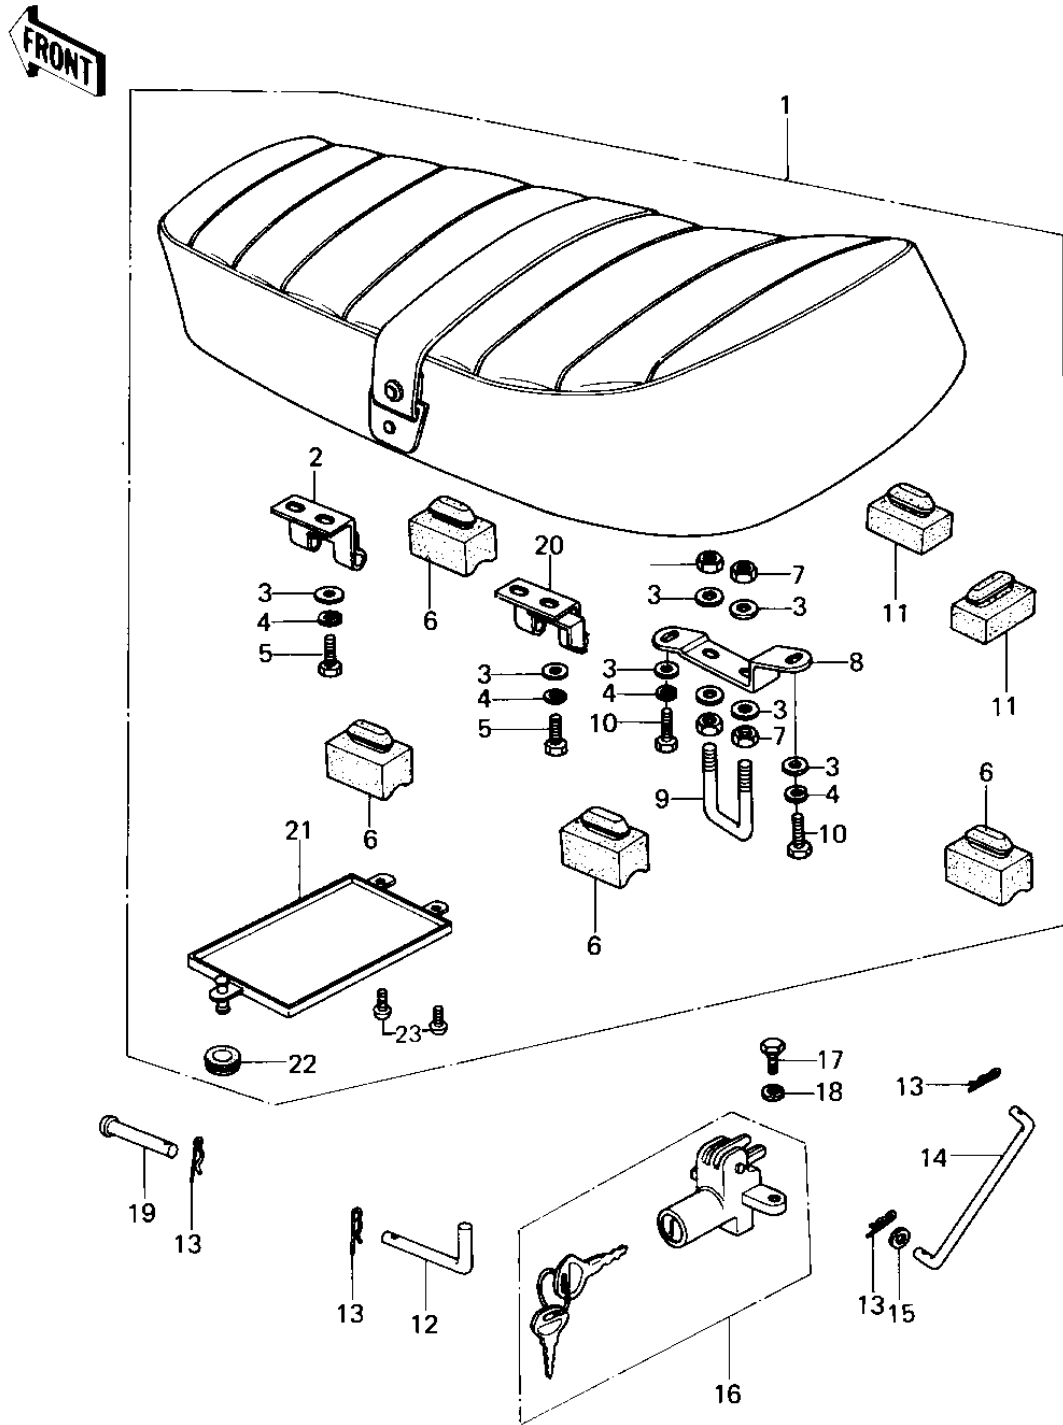

1978 SR PARTS DIAGRAM

SEAT

1978 SR PARTS LIST

SEAT

ITEM NAME	PART NUMBER	QUANTITY
SEAT ASSY (Ref # 1)	53001-1135	1
HINGE (Ref # 2)	53009-016	1
WASHER PLAIN 6MM (Ref # 3)	411B0600	1
WASHER SPRING 6MM (Ref # 4)	461F0600	2
UNAVAILABLE IN PRICE BOOK (Ref # 5)	11080616	1
DAMPER RUBBER-SEAT (Ref # 6)	92075-156	1
NUT 6MM (Ref # 7)	311B0600	1
BRACKET,SEAT (Ref # 8)	11034-1093	1
CATCH, SEAT (Ref # 9)	53056-002	1
BOLT-UPSET 6X14 (Ref # 10)	112B0614	1
DAMPER RUBBER (Ref # 11)	92075-099	1
PIN,SEAT PIVOT (Ref # 12)	92043-1021	1
COTTER PIN (Ref # 13)	92041-003	1
STOPPER,SEAT (Ref # 14)	53054-006	1
WASHER PLAIN 6MM (Ref # 15)	410B0600	1
LOCK-ASSY,SEAT (Ref # 16)	27016-5010	2
BOLT-UPSET,6X12 (Ref # 17)	112G0612	1
PIN (Ref # 19)	53011-002	1
HINGE,SEAT REAR (Ref # 20)	53009-1004	1
CASE (Ref # 21)	32099-011	1
GROMMET (Ref # 22)	92071-056	1
SCREW PAN HEAD 5X10 (Ref # 23)	220B0510	1