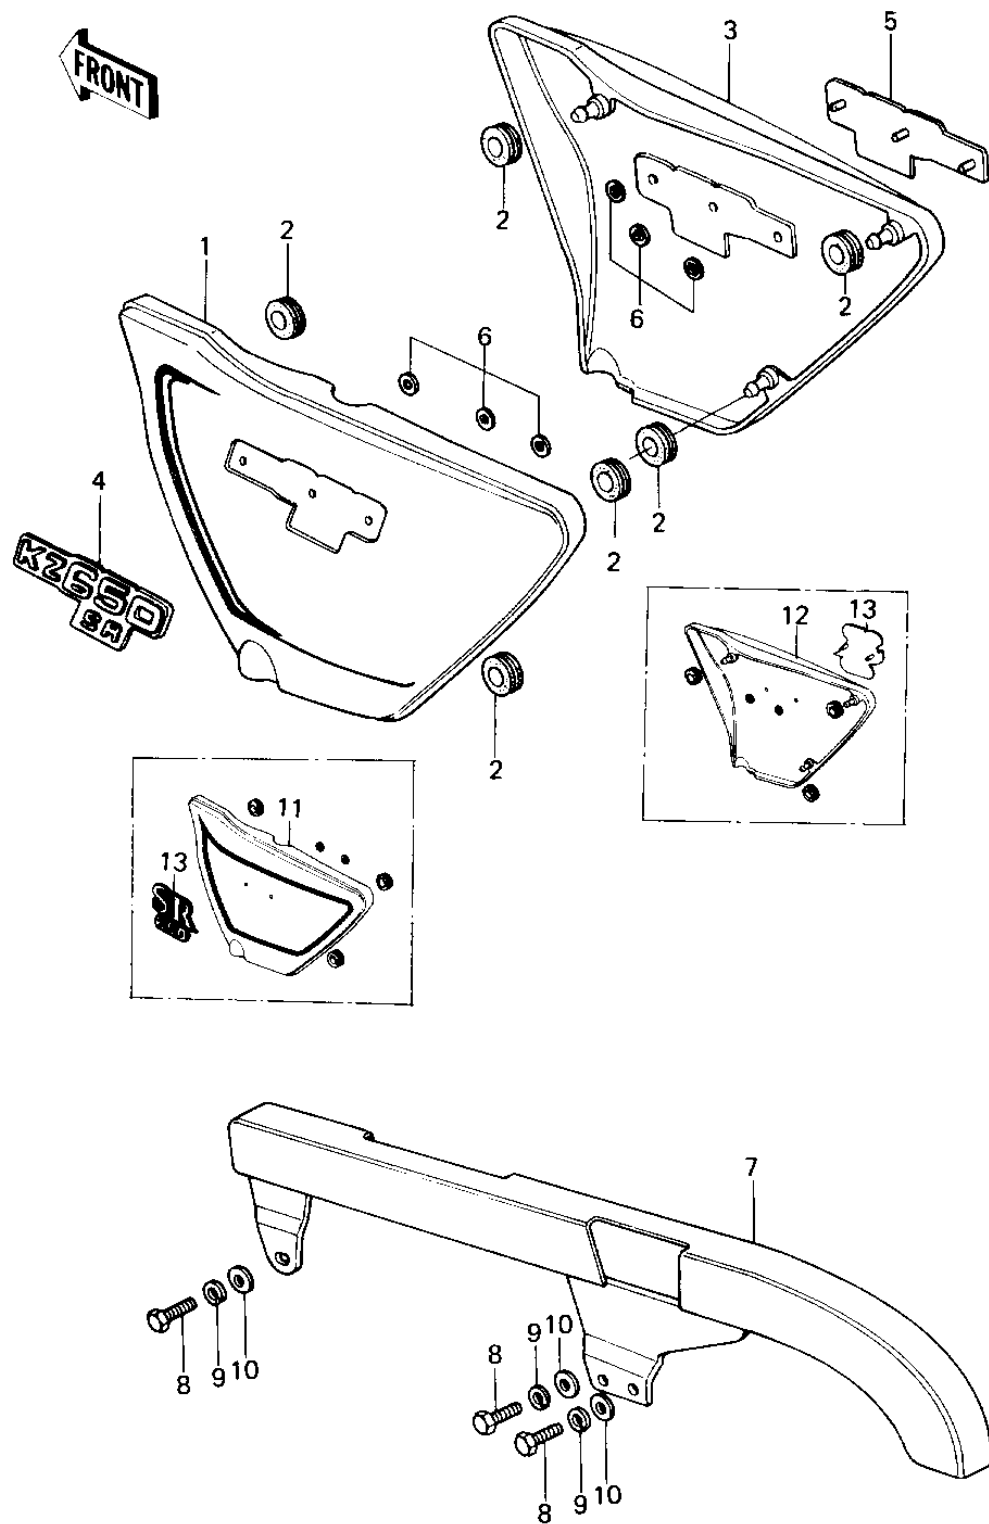

1979 SR PARTS DIAGRAM SIDE COVERS/CHAIN COVER

1979 SR PARTS LIST

SIDE COVERS/CHAIN COVER

ITEM NAME	PART NUMBER	QUANTITY
COVER,SIDE,L.H.C.RED (Ref # 1)	36001-1010-A5	1
GROMMET (Ref # 2)	92071-056	1
COVER,SIDE,R.H.P.RED (Ref # 3)	36001-1056-A5	2
MARK,SIDE COVER L.H. (Ref # 4)	56018-1019	1
MARK,SIDE COVER,R.H. (Ref # 5)	56018-1022	1
NUT,LOCK,3MM (Ref # 6)	92018-005	2
CASE,CHAIN (Ref # 7)	36014-1039	1
BOLT-UPSET,6X16 (Ref # 8)	112G0616	1
WASHER SPRING 6MM (Ref # 9)	461F0600	1
WASHER PLAIN (Ref # 10)	410F0600	1
COVER,SIDE,L.H,M.BLUE (Ref # 11)	36001-1055-8E	1
COVER,SIDE L.H,P.RED (Ref # 11)	36001-1055-A5	1
COVER,SIDE,R.H,M.BLUE (Ref # 12)	36001-1056-8E	1
MARK,SIDE COVER (Ref # 13)	56018-1028	1