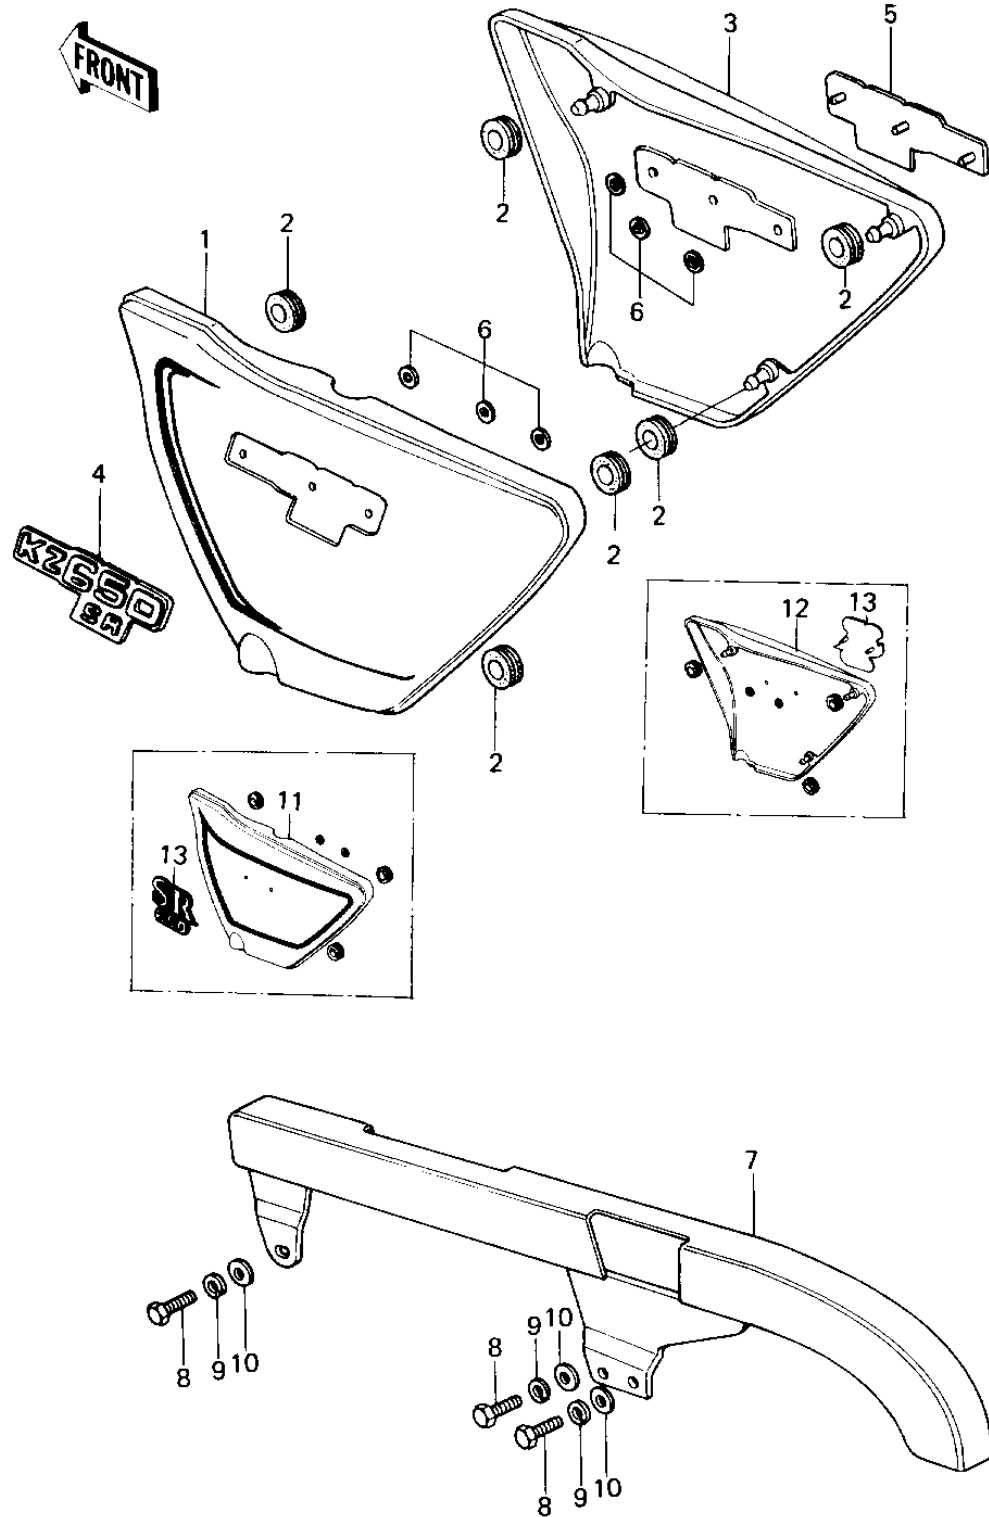

1978 SR PARTS DIAGRAM

SIDE COVERS/CHAIN COVER

1978 SR PARTS LIST

SIDE COVERS/CHAIN COVER

ITEM NAME	PART NUMBER	QUANTITY
COVER,SIDE,L.H.C.RED (Ref # 1)	36001-1010-A5	1
GROMMET (Ref # 2)	92071-056	1
COVER,SIDE,R.H,P.RED (Ref # 3)	36001-1056-A5	1
MARK,SIDE COVER L.H. (Ref # 4)	56018-1019	1
MARK,SIDE COVER,R.H. (Ref # 5)	56018-1022	1
NUT,LOCK,3MM (Ref # 6)	92018-005	1
NUT,LOCK,3MM (Ref # 6)	92018-005	1
CASE,CHAIN (Ref # 7)	36014-1039	1
BOLT-UPSET,6X16 (Ref # 8)	112G0616	1
WASHER SPRING 6MM (Ref # 9)	461F0600	1
WASHER PLAIN (Ref # 10)	410F0600	1
COVER,SIDE,L.H,M.BLUE (Ref # 11)	36001-1055-8E	1
COVER,SIDE L.H,P.RED (Ref # 11)	36001-1055-A5	1
COVER,SIDE,R.H,M.BLUE (Ref # 12)	36001-1056-8E	1
COVER,SIDE,R.H,P.RED (Ref # 12)	36001-1056-A5	1
MARK,SIDE COVER (Ref # 13)	56018-1028	1