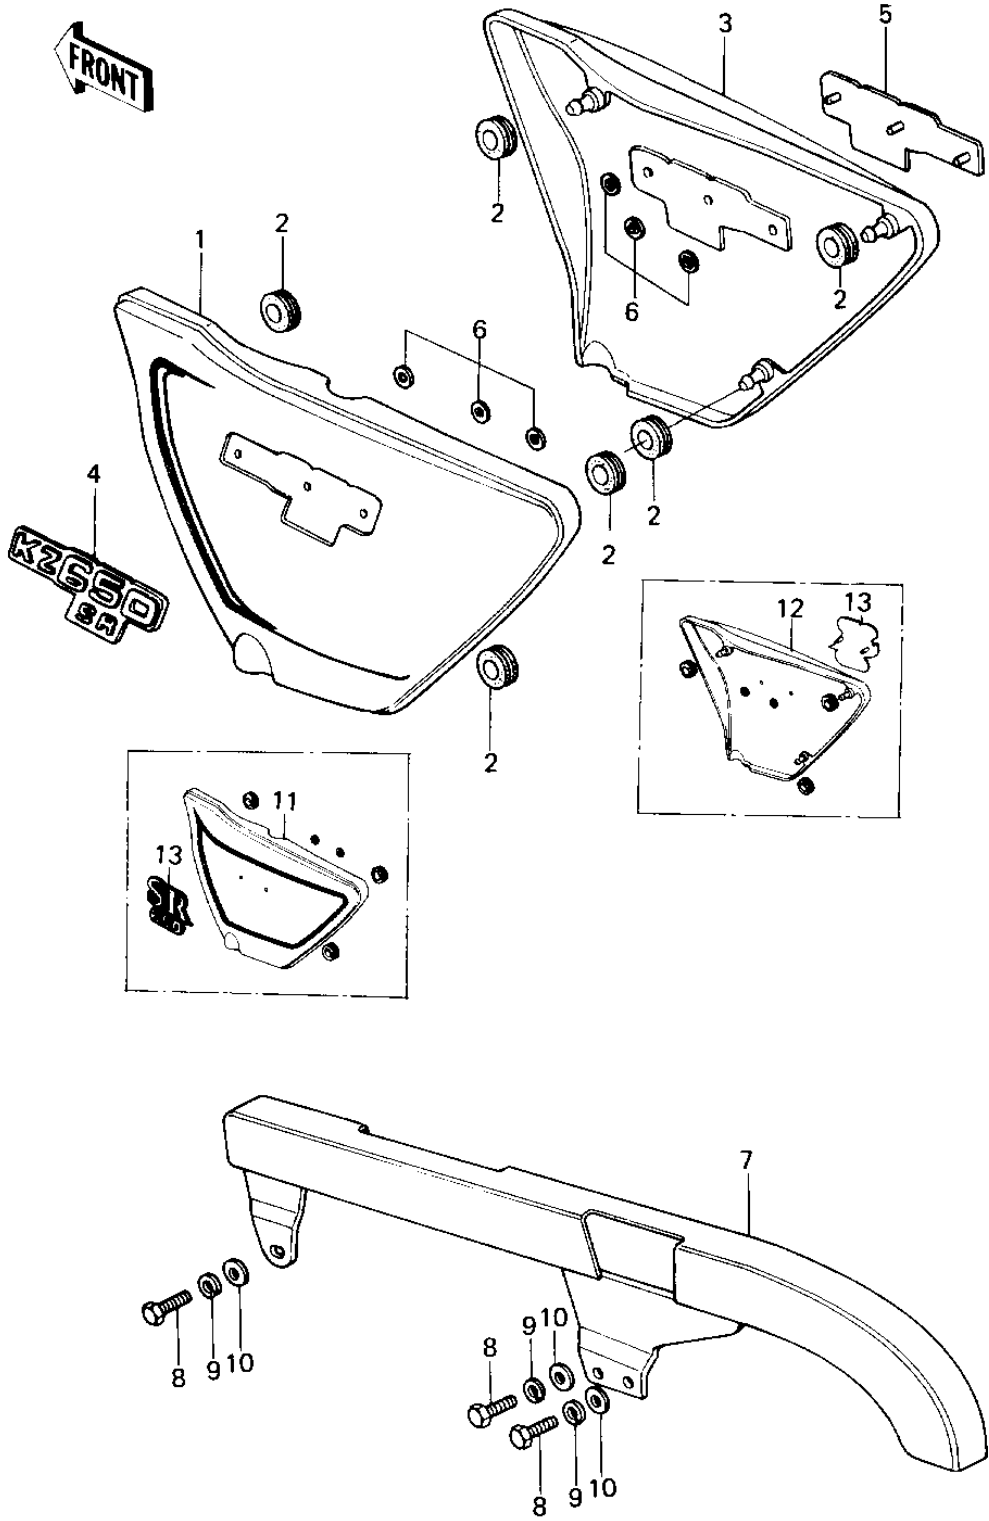

## 1978 SR PARTS DIAGRAM

SIDE COVERS/CHAIN COVER

## 1978 SR PARTS LIST

SIDE COVERS/CHAIN COVER

ITEM NAME	PART NUMBER	QUANTITY
COVER,SIDE,L.H.C.RED (Ref # 1)	36001-1010-A5	1
GROMMET (Ref # 2)	92071-056	1
COVER,SIDE,R.H,P.RED (Ref # 3)	36001-1056-A5	2
MARK,SIDE COVER L.H. (Ref # 4)	56018-1019	1
MARK,SIDE COVER,R.H. (Ref # 5)	56018-1022	1
NUT,LOCK,3MM (Ref # 6)	92018-005	2
CASE,CHAIN (Ref # 7)	36014-1039	1
BOLT-UPSET,6X16 (Ref # 8)	112G0616	1
WASHER SPRING 6MM (Ref # 9)	461F0600	1
WASHER PLAIN (Ref # 10)	410F0600	1
COVER,SIDE,L.H,M.BLUE (Ref # 11)	36001-1055-8E	1
COVER,SIDE L.H,P.RED (Ref # 11)	36001-1055-A5	1
COVER,SIDE,R.H,M.BLUE (Ref # 12)	36001-1056-8E	1
MARK,SIDE COVER (Ref # 13)	56018-1028	1