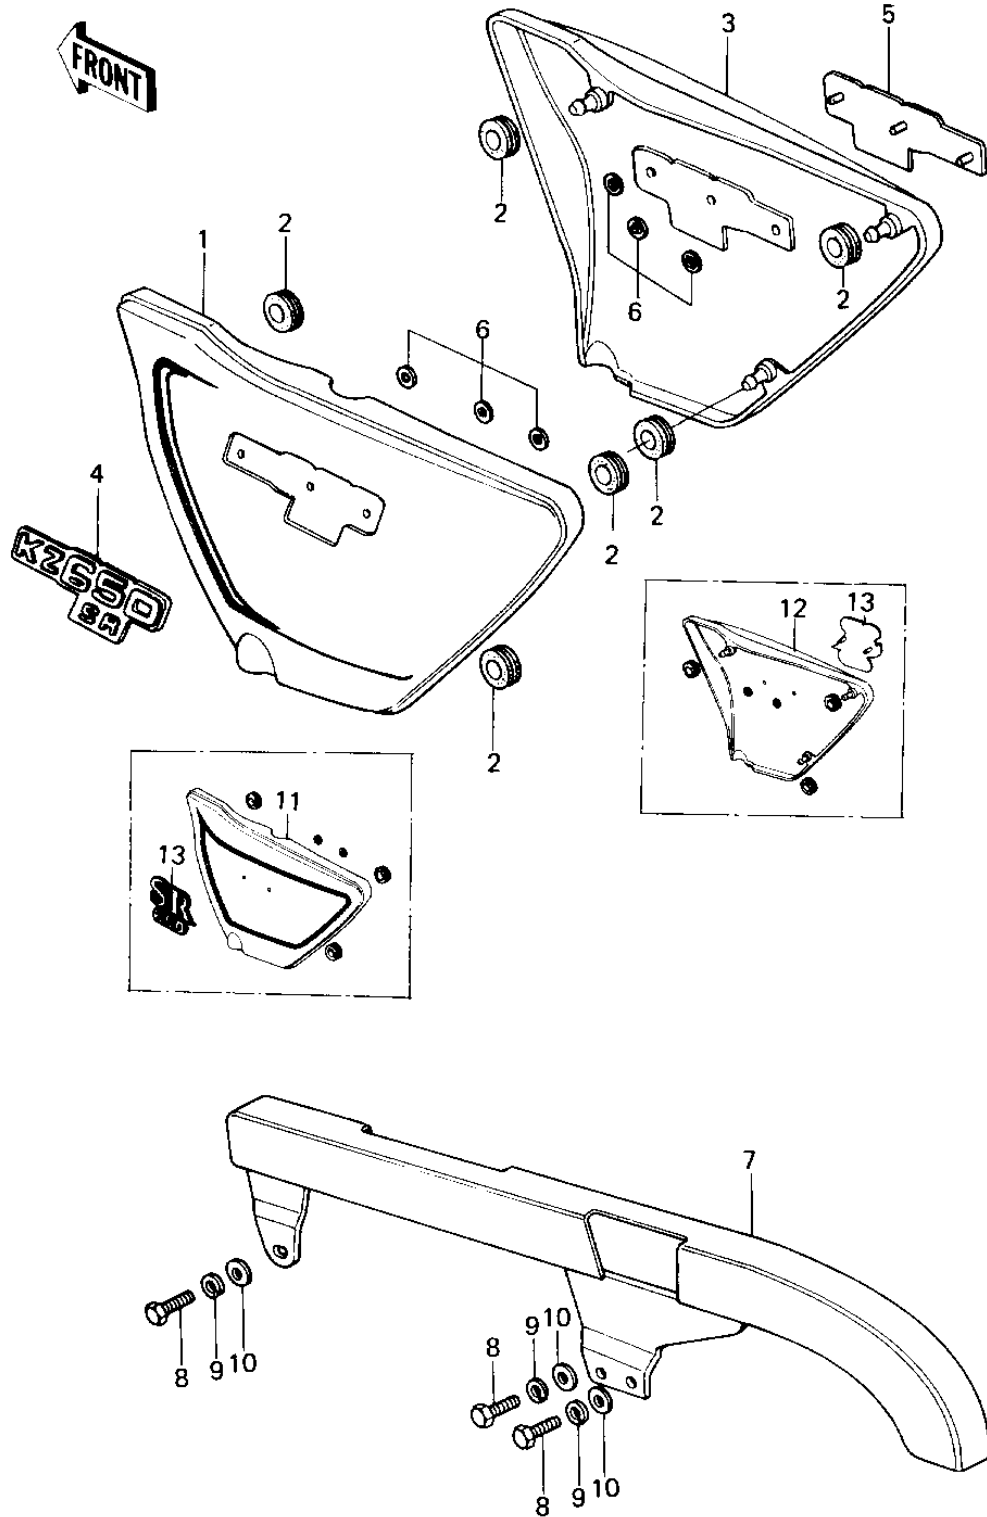

1978 SR PARTS DIAGRAM

SIDE COVERS/CHAIN COVER

1978 SR PARTS LIST

SIDE COVERS/CHAIN COVER

ITEM NAME	PART NUMBER	QUANTITY
COVER,SIDE,L.H.C.RED (Ref # 1)	36001-1010-A5	1
GROMMET (Ref # 2)	92071-056	6
COVER,SIDE,R.H,P.RED (Ref # 3)	36001-1056-A5	1
MARK,SIDE COVER L.H. (Ref # 4)	56018-1019	1
MARK,SIDE COVER,R.H. (Ref # 5)	56018-1022	1
NUT,LOCK,3MM (Ref # 6)	92018-005	6
NUT,LOCK,3MM (Ref # 6)	92018-005	4
CASE,CHAIN (Ref # 7)	36014-1039	1
BOLT-UPSET,6X16 (Ref # 8)	112G0616	3
WASHER SPRING 6MM (Ref # 9)	461F0600	3
WASHER PLAIN (Ref # 10)	410F0600	3
COVER,SIDE,L.H,M.BLUE (Ref # 11)	36001-1055-8E	1
COVER,SIDE L.H,P.RED (Ref # 11)	36001-1055-A5	1
COVER,SIDE,R.H,M.BLUE (Ref # 12)	36001-1056-8E	1
COVER,SIDE,R.H,P.RED (Ref # 12)	36001-1056-A5	1
MARK,SIDE COVER (Ref # 13)	56018-1028	2