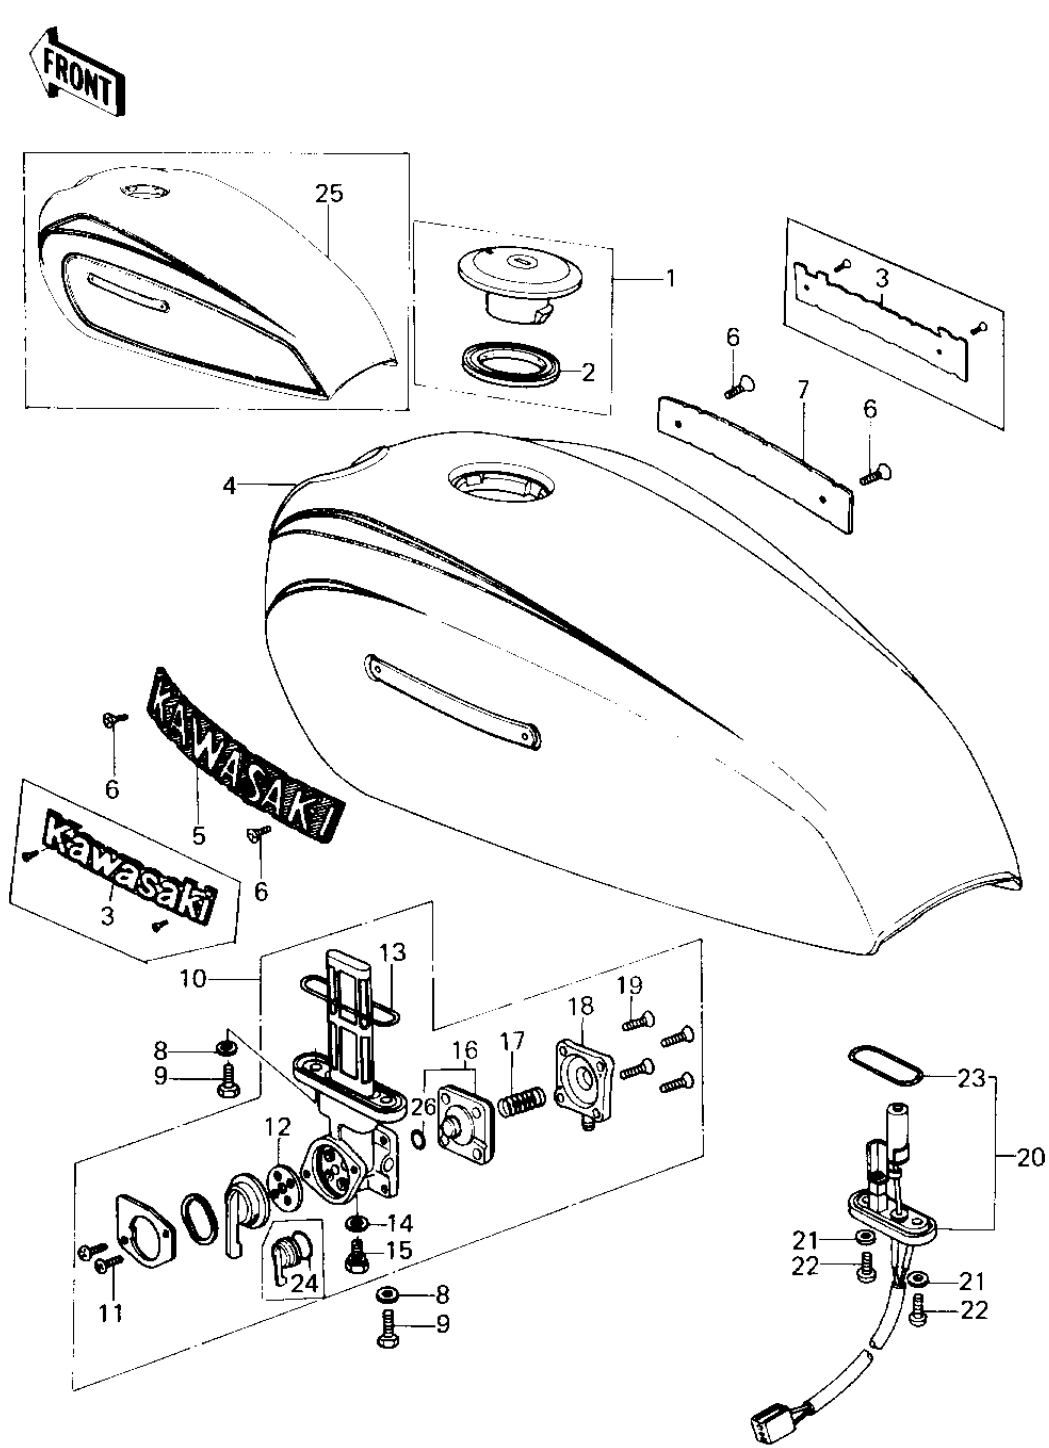

1979 SR PARTS DIAGRAM

FUEL TANK

Ref. No.

- 1
- 2
- 3
- 4
- 5
- 6
- 7
- 8
- 9
- 10
- 11
- 12
- 13
- 14
- 15
- 16
- 17
- 18
- 19
- 20
- 21
- 22
- 23
- 24
- 25
- 26

100-853L KZ

1979 SR PARTS LIST

FUEL TANK

ITEM NAME	PART NUMBER	QUANTITY
CAP ASSY,TANK (Ref # 1)	51048-1001	1
GASKET,TANKCAP (Ref # 2)	11009-1053	1
EMBLEM,FUEL TANK (Ref # 3)	56014-1038	1
TANK-FUEL,C.P.RED (Ref # 4)	51001-1006-A5	1
EMBLEM,FUEL TANK,L.H. (Ref # 5)	56014-1009	1
SCREW-CSK-CROS (Ref # 6)	221C0306	1
EMBLEM,FUEL TANK,R.H. (Ref # 7)	56014-1010	1
WASHER-PLAIN (Ref # 8)	92022-183	1
BOLT,6X20,FUEL TAP (Ref # 9)	92001-1091	1
TAP ASSY,FUEL (Ref # 10)	51023-1023	3
SCREW PAN HEAD 3X8 (Ref # 11)	220B0308	1
GASKET,TAP VALVE (Ref # 12)	11009-1194	1
"O" RING (Ref # 13)	51039-010	1
GASKET,DRAIN BOLT (Ref # 14)	11009-1045	1
BOLT,DRAIN (Ref # 15)	92001-1089	1
DIAPHRAGM ASSY,TAP (Ref # 16)	43028-1004	1
DIAPHRAGM ASSY,TAP (Ref # 16)	43028-1015	1
SPRING,TAP (Ref # 17)	92081-1055	1
SPRING,TAP (Ref # 17)	92081-1171	1
COVER ASSY,TAP (Ref # 18)	16146-1005	1
SCREW CNTSNK HD 4X12 (Ref # 19)	221B0412A	1
SWITCH,FUEL LEVEL (Ref # 20)	27010-1096	1
WASHER,5.2X10X1.5 (Ref # 21)	92022-1023	1
SCREW-PAN-CROS (Ref # 22)	220B0514	1
"O" RING,FUEL SWITCH (Ref # 23)	43058-1004	1
"O" RING,TAP LEVER (Ref # 24)	92055-1027	1
TANK-FUEL,M.BLUE (Ref # 25)	51001-1006-8E	1
TANK-FUEL,C.P.RED (Ref # 25)	51001-5029-A5	1
"O" RING,4MM (Ref # 26)	670B1504	1