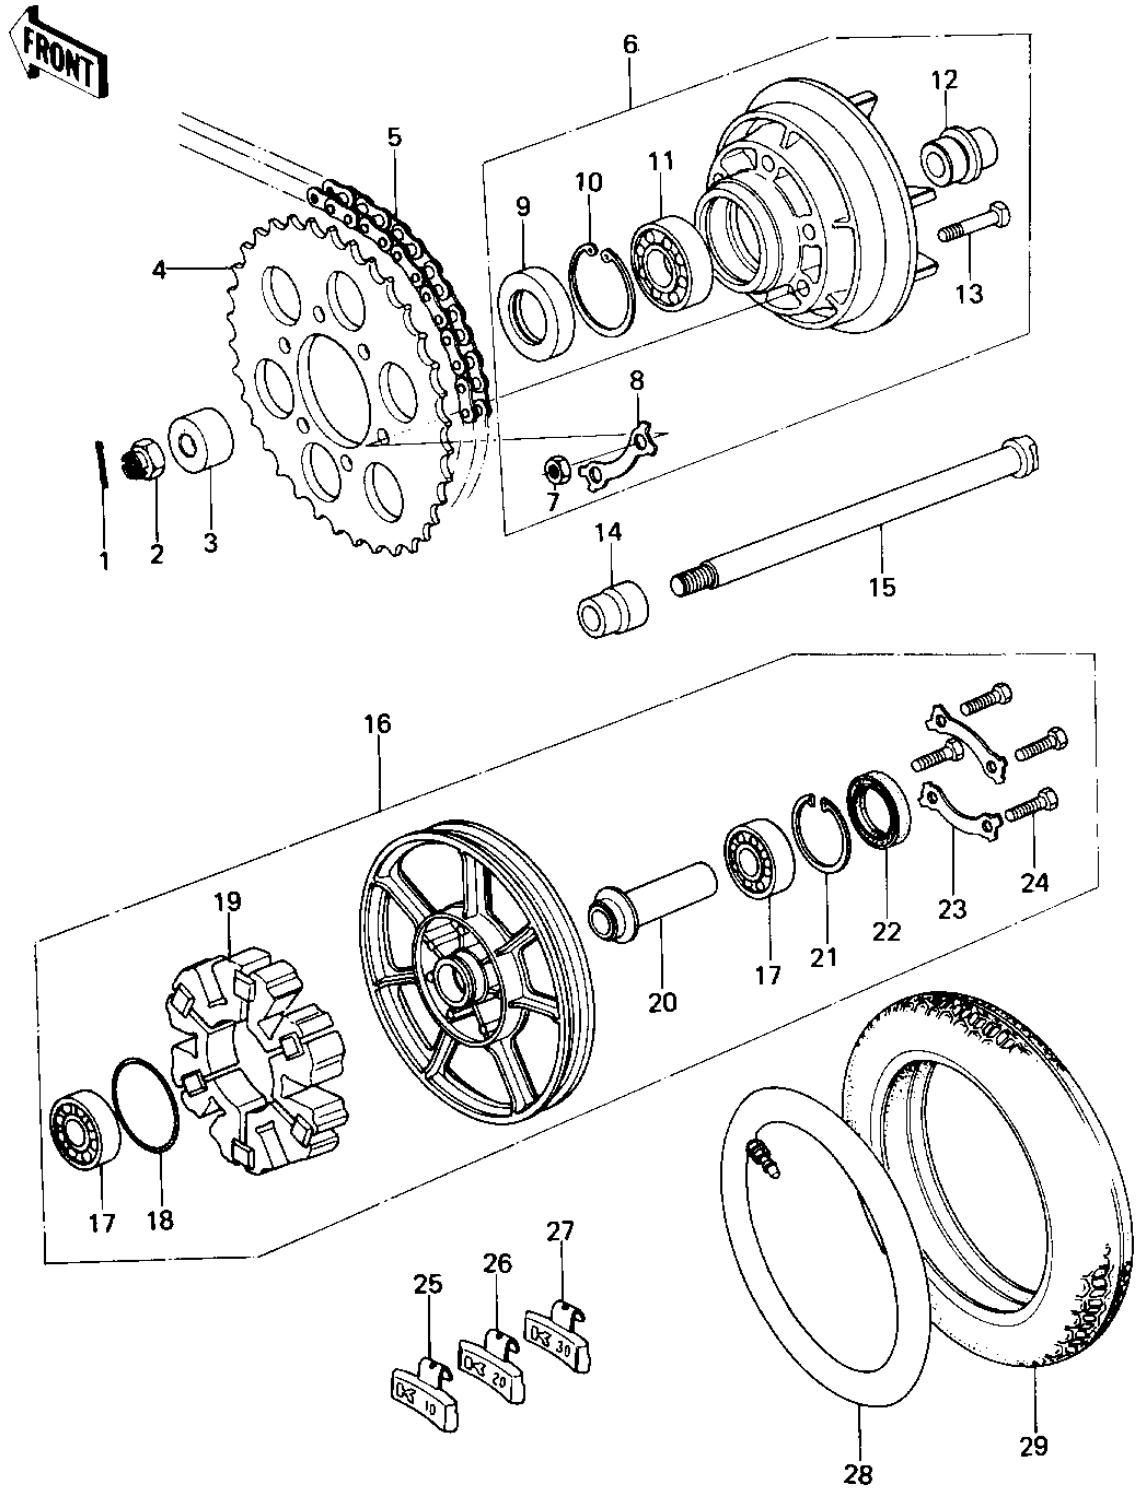

## 1979 SR PARTS DIAGRAM

REAR WHEEL/TIRE/HUB/CHAIN

## 1979 SR PARTS LIST

REAR WHEEL/TIRE/HUB/CHAIN

ITEM NAME	PART NUMBER	QUANTITY
PIN-COTTER,4.0X35 (Ref # 1)	550D4035	1
NUT CASTLE,16MM (Ref # 2)	92015-055	1
COLLAR,REAR AXLE,22MM (Ref # 3)	92027-1023	1
SPROCKET-HUB,40T,BLAC (Ref # 4)	42041-1100	1
REAR SPROCKET,4/T (Ref # 4)	42041-1024	1
CHAIN-EX50MV-0X102L (Ref # 5)	92057-1232	1
COUPLING ASSY,R.HUB (Ref # 6)	42033-1004	1
NUT 10MM (Ref # 7)	42045-005	1
PLUG (Ref # 8)	92068-007	1
OIL SEAL (Ref # 9)	92050-027	1
CIRCLIP,62M/M (Ref # 10)	92033-1044	1
BALL BEARING,#6206 (Ref # 11)	601B6206	1
SLEEVE,REAR HUB (Ref # 12)	42036-1013	1
BOLT-REAR SPROCKET (Ref # 13)	92003-087	1
COLLAR,FRONT AXLE (Ref # 14)	41069-032	1
AXLE,RR (Ref # 15)	41068-1086	1
SOLID WHEEL ASSY,REAR (Ref # 16)	41073-1011	1
BRG,BALL,#6303ZZC3 (Ref # 17)	601B6303ZZ	1
"O" RING,65MM (Ref # 18)	671B2565	1
SHOCK DAMPER,REAR HUB (Ref # 19)	42014-033	1
COLLAR,REAR HUB BRG. (Ref # 20)	92027-1047	1
CIRCLIP,47M/M (Ref # 21)	92033-1042	1
SEAL-OIL,FORK OUTER (Ref # 22)	92049-1319	1
WASHER,LOCK (Ref # 23)	92088-023	1
BOLT (Ref # 24)	92001-160	1
BALANCER-WHEEL,10G (Ref # 25)	41075-1011	1
BALANCER-WHEEL,20G (Ref # 26)	41075-1012	1
BALANCER-WHEEL,30G (Ref # 27)	41075-1013	1
TUBE 510-16 (Ref # 28)	41022-1003	1

## 1979 SR PARTS LIST

REAR WHEEL/TIRE/HUB/CHAIN

ITEM NAME	PART NUMBER	QUANTITY
TIRE 510-16 K87 R (Ref # 29)	41002-1020	1