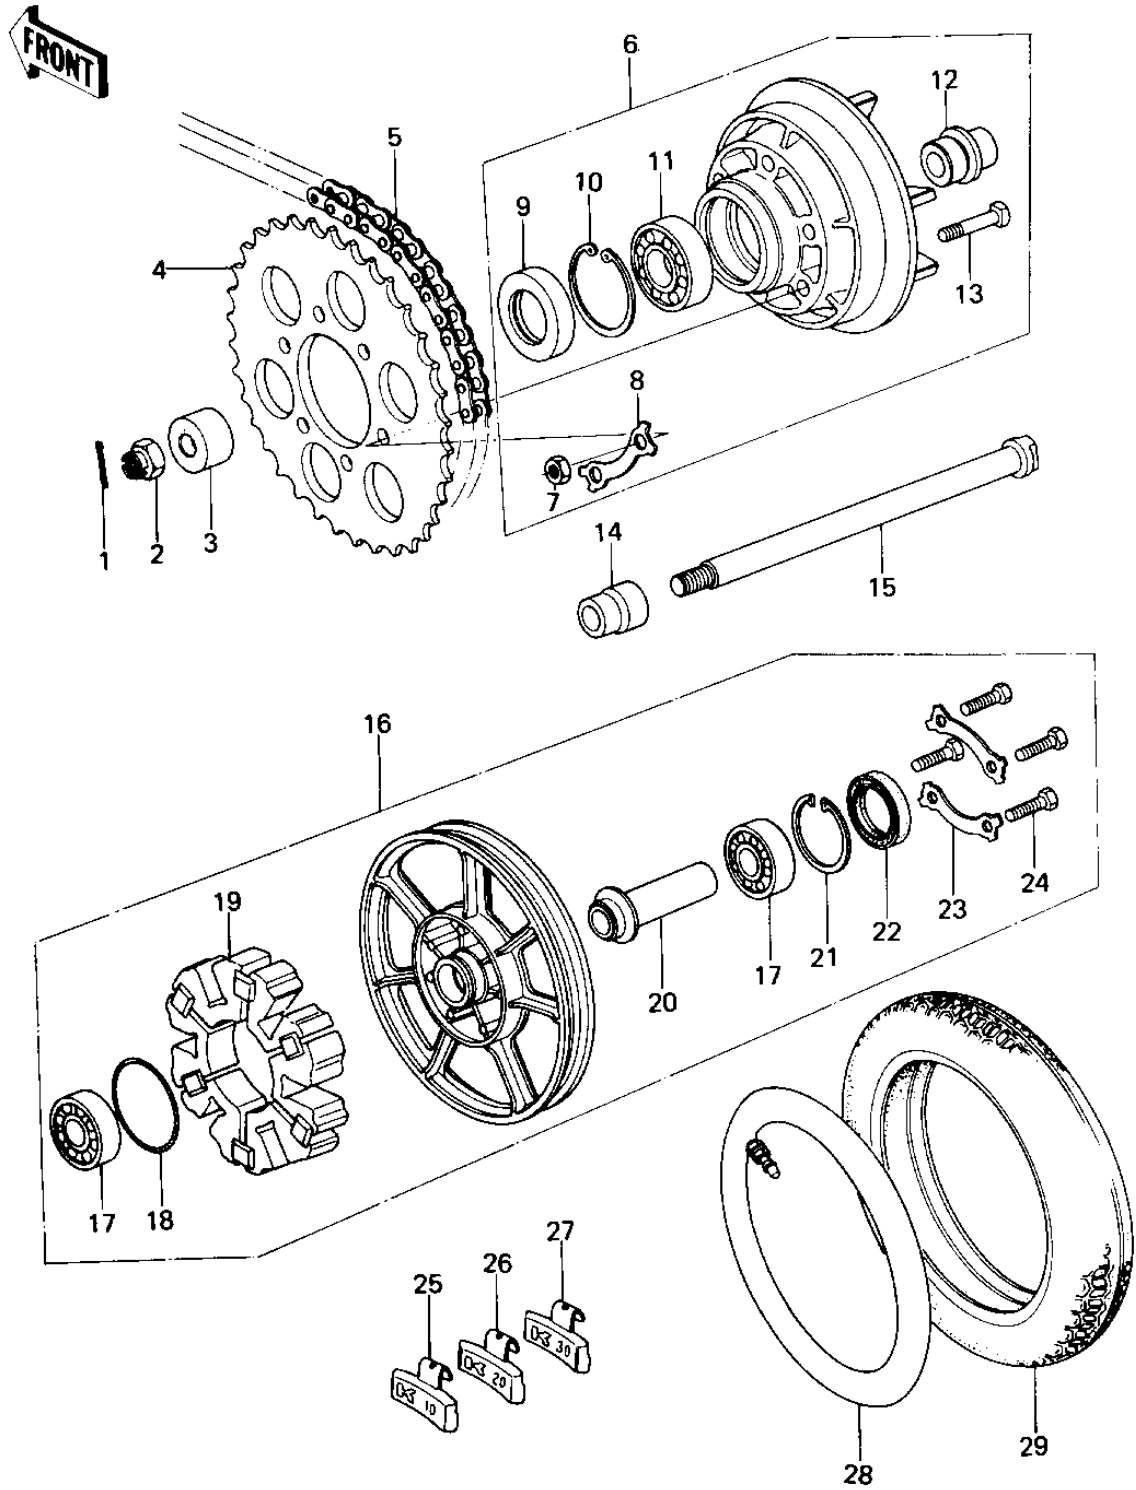

## 1978 SR PARTS DIAGRAM

REAR WHEEL/TIRE/HUB/CHAIN

## 1978 SR PARTS LIST

REAR WHEEL/TIRE/HUB/CHAIN

ITEM NAME	PART NUMBER	QUANTITY
PIN-COTTER,4.0X35 (Ref # 1)	550D4035	1
NUT CASTLE,16MM (Ref # 2)	92015-055	1
COLLAR,REAR AXLE,22MM (Ref # 3)	92027-1023	1
SPROCKET-HUB,40T,BLAC (Ref # 4)	42041-1100	2
CHAIN-EX50MV-0X102L (Ref # 5)	92057-1232	1
COUPLING ASSY,R.HUB (Ref # 6)	42033-1004	1
NUT 10MM (Ref # 7)	42045-005	1
PLUG (Ref # 8)	92068-007	1
OIL SEAL (Ref # 9)	92050-027	1
CIRCLIP,62M/M (Ref # 10)	92033-1044	1
BALL BEARING,#6206 (Ref # 11)	601B6206	1
COLLAR,FRONT AXLE (Ref # 14)	41069-032	1
AXLE,RR (Ref # 15)	41068-1086	1
SOLID WHEEL ASSY,REAR (Ref # 16)	41073-1011	1
BRG,BALL,#6303ZZC3 (Ref # 17)	601B6303ZZ	1
"O" RING,65MM (Ref # 18)	671B2565	1
SHOCK DAMPER,REAR HUB (Ref # 19)	42014-033	1
COLLAR,REAR HUB BRG. (Ref # 20)	92027-1047	1
CIRCLIP,47M/M (Ref # 21)	92033-1042	1
SEAL-OIL,FORK OUTER (Ref # 22)	92049-1319	1
WASHER,LOCK (Ref # 23)	92088-023	1
BOLT (Ref # 24)	92001-160	1
BALANCER-WHEEL,10G (Ref # 25)	41075-1011	1
BALANCER-WHEEL,20G (Ref # 26)	41075-1012	1
BALANCER-WHEEL,30G (Ref # 27)	41075-1013	1
TUBE 510-16 (Ref # 28)	41022-1003	1
TIRE 510-16 K87 R (Ref # 29)	41002-1020	1