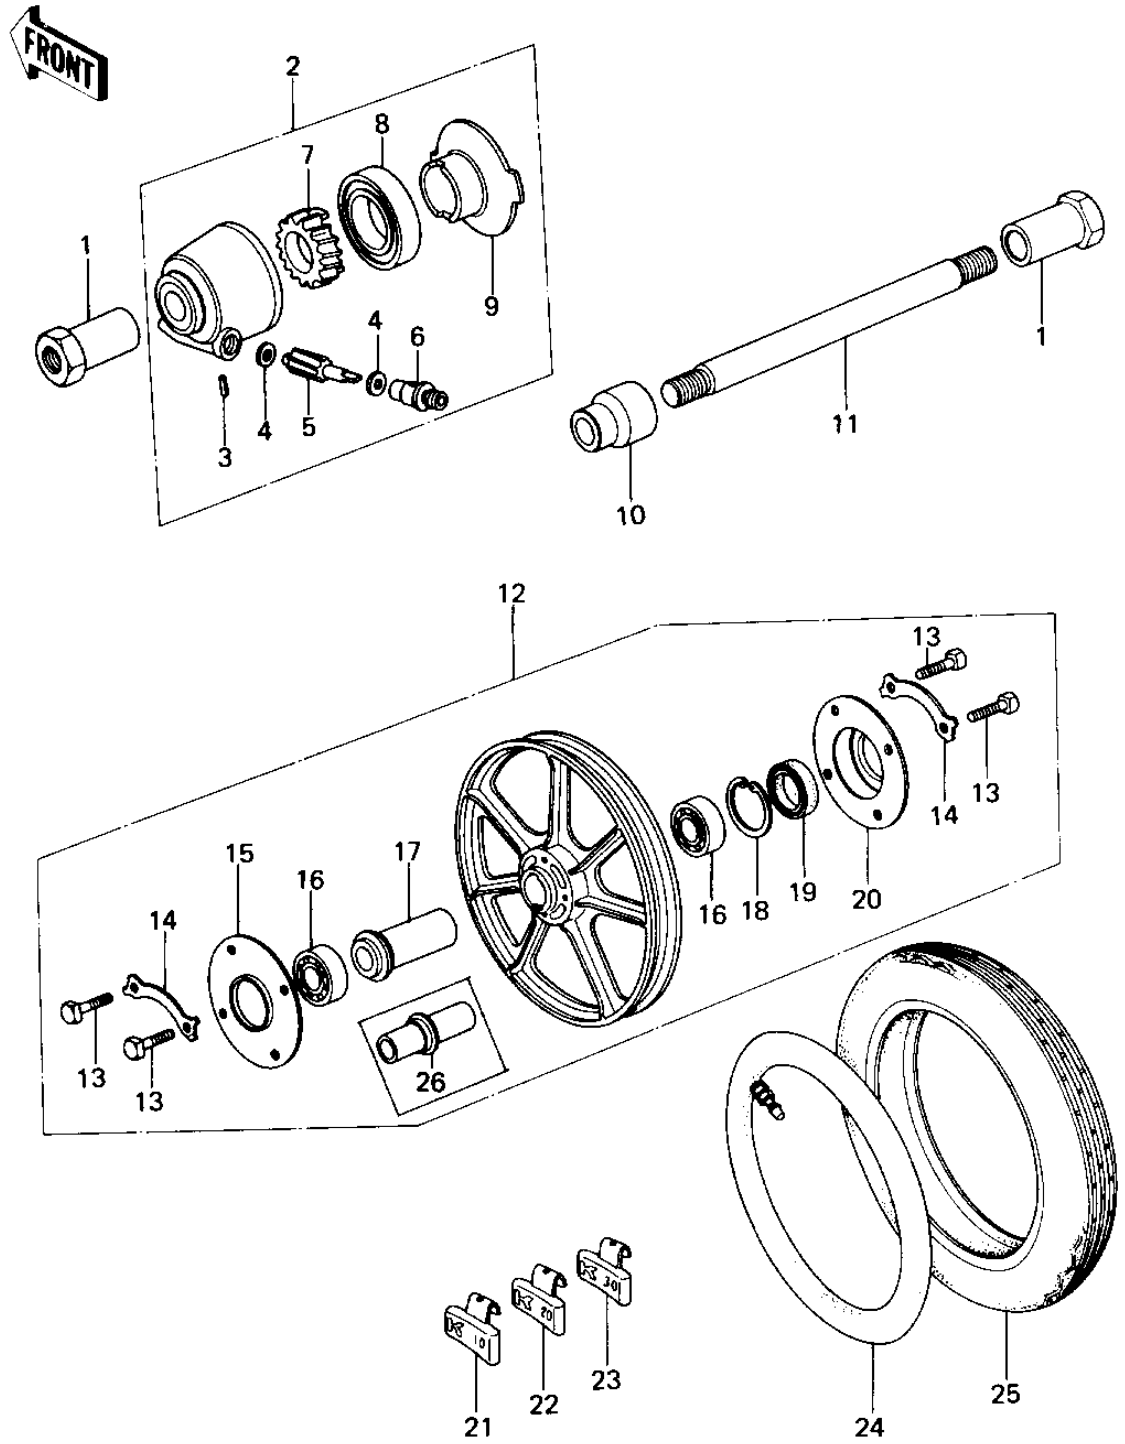

1979 SR PARTS DIAGRAM

FRONT WHEEL/TIRE/HUB

1979 SR PARTS LIST

FRONT WHEEL/TIRE/HUB

| ITEM NAME | PART NUMBER | QUANTITY |
|-------------------------------------|-------------|----------|
| COLLAR,FRONT AXLE (Ref # 1) | 41069-033 | 1 |
| GEAR BOX ASSY (Ref # 2) | 41078-008 | 1 |
| BUSH SPEEDMETER CABLE (Ref # 3) | 41062-001 | 1 |
| WASHER THRST SPD PINI (Ref # 4) | 41063-001 | 1 |
| PINION,SPEEDOMETER (Ref # 5) | 41060-017 | 1 |
| BUSH,SPEEDMETER CABLE (Ref # 6) | 41062-005 | 1 |
| GEAR,SPEEDOMETER (Ref # 7) | 41059-026 | 1 |
| UNAVAILABLE IN PRICE BOOK (Ref # 8) | 654A304206 | 1 |
| RECEIVER,GEAR (Ref # 9) | 41064-013 | 1 |
| COLLAR,FRONT AXLE (Ref # 10) | 41069-032 | 1 |
| AXLE,FRONT (Ref # 11) | 41068-049 | 1 |
| SOLID WHEEL ASSY,FRNT (Ref # 12) | 41073-1067 | 2 |
| BOLT (Ref # 13) | 92001-158 | 1 |
| WASHER,LOCK (Ref # 14) | 92088-023 | 1 |
| DUST COVER (Ref # 15) | 41042-014 | 1 |
| BRG,BALL,#6203ZZC3 (Ref # 16) | 601B6203ZZ | 1 |
| BALL BEARING,#6203ZC3 (Ref # 16) | 601B6203Z | 1 |
| COLLAR,FR HUB BEARING (Ref # 17) | 92027-1043 | 1 |
| RING, SNAP,43.5M/M (Ref # 18) | 92033-1040 | 1 |
| OIL SEAL (Ref # 19) | 654A254008 | 1 |
| DUST COVER (Ref # 20) | 41042-015 | 1 |
| BALANCER-WHEEL,10G (Ref # 21) | 41075-1011 | 1 |
| BALANCER-WHEEL,20G (Ref # 22) | 41075-1012 | 1 |
| BALANCER-WHEEL,30G (Ref # 23) | 41075-1013 | 1 |
| *** N.L.A. *** (Canada) (Ref # 24) | 41022-030 | 1 |
| TIRE 350H-19 F6 F (Ref # 25) | 41002-1019 | 1 |
| COLLAR,BRG (Ref # 26) | 41039-028 | 1 |