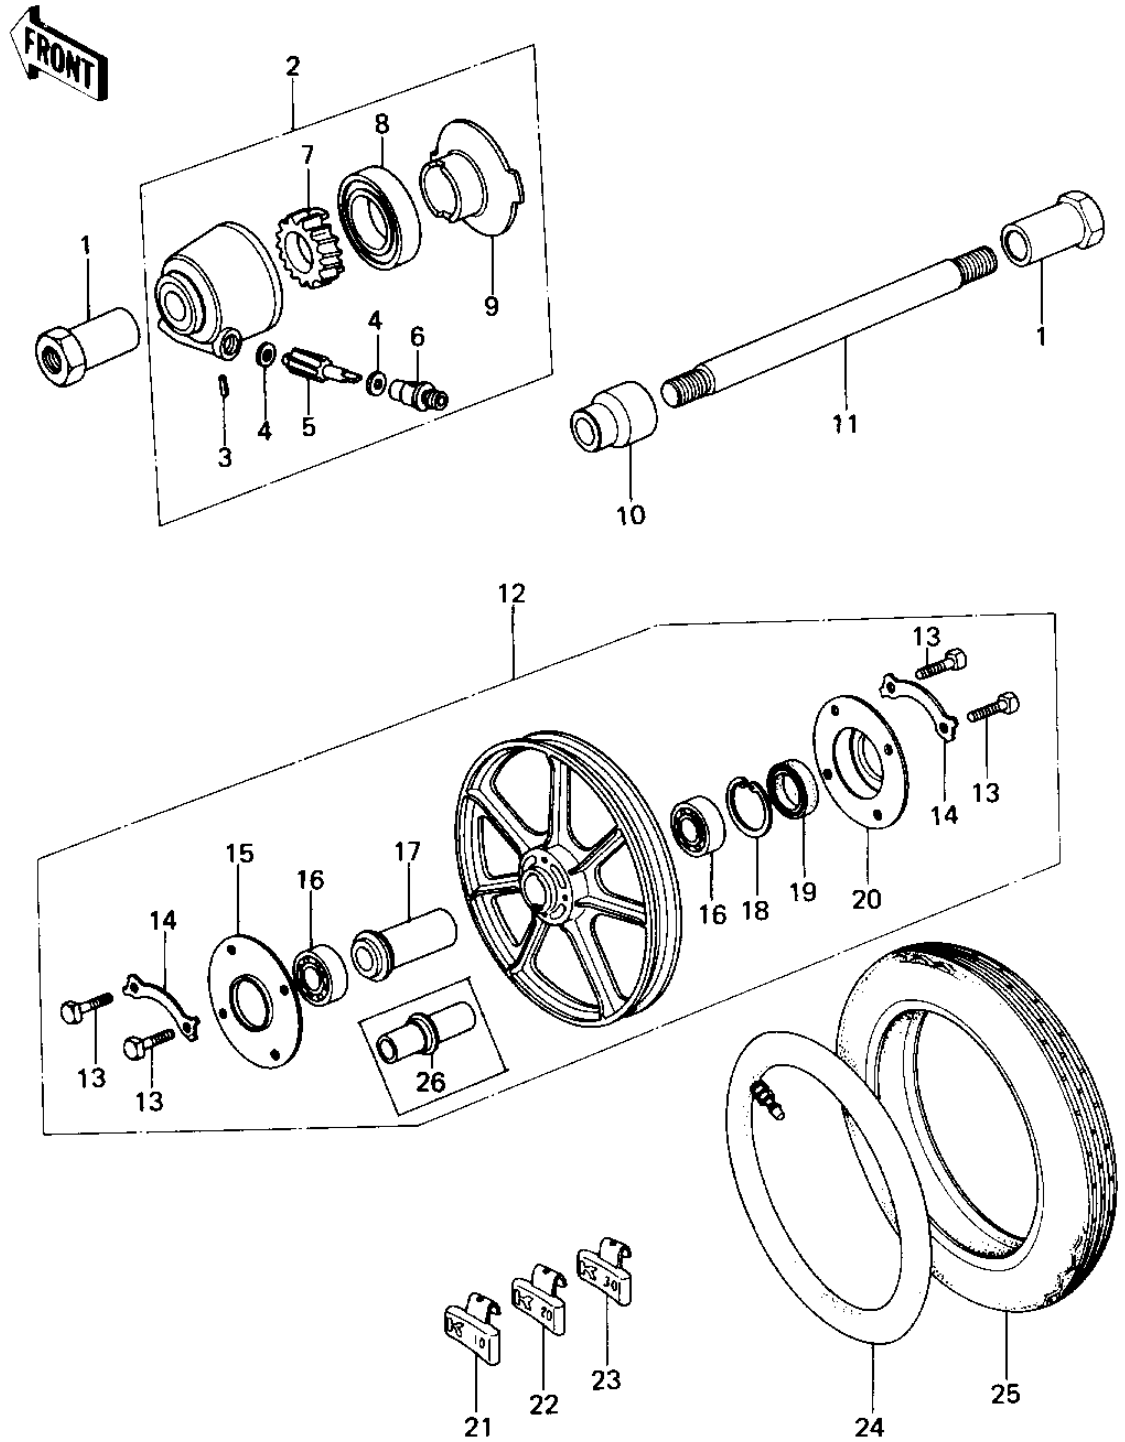

1978 SR PARTS DIAGRAM

FRONT WHEEL/TIRE/HUB

1978 SR PARTS LIST

FRONT WHEEL/TIRE/HUB

ITEM NAME	PART NUMBER	QUANTITY
COLLAR,FRONT AXLE (Ref # 1)	41069-033	1
GEAR BOX ASSY (Ref # 2)	41078-008	1
BUSH SPEEDMETER CABLE (Ref # 3)	41062-001	1
WASHER THRST SPD PINI (Ref # 4)	41063-001	1
PINION,SPEEDOMETER (Ref # 5)	41060-017	1
BUSH,SPEEDMETER CABLE (Ref # 6)	41062-005	1
GEAR,SPEEDOMETER (Ref # 7)	41059-026	1
UNAVAILABLE IN PRICE BOOK (Ref # 8)	654A304206	1
RECEIVER,GEAR (Ref # 9)	41064-013	1
COLLAR,FRONT AXLE (Ref # 10)	41069-032	1
AXLE,FRONT (Ref # 11)	41068-049	1
SOLID WHEEL ASSY,FRNT (Ref # 12)	41073-1067	1
SOLID WHEEL ASSY,FRNT (Ref # 12)	41073-1067	1
BOLT (Ref # 13)	92001-158	1
WASHER,LOCK (Ref # 14)	92088-023	1
DUST COVER (Ref # 15)	41042-014	1
BRG,BALL,#6203ZZC3 (Ref # 16)	601B6203ZZ	1
BALL BEARING,#6203ZC3 (Ref # 16)	601B6203Z	1
COLLAR,FR HUB BEARING (Ref # 17)	92027-1043	1
RING, SNAP,43.5M/M (Ref # 18)	92033-1040	1
OIL SEAL (Ref # 19)	654A254008	1
DUST COVER (Ref # 20)	41042-015	1
BALANCER-WHEEL,10G (Ref # 21)	41075-1011	1
BALANCER-WHEEL,20G (Ref # 22)	41075-1012	1
BALANCER-WHEEL,30G (Ref # 23)	41075-1013	1
*** N.L.A. *** (Canada) (Ref # 24)	41022-030	1
TIRE 350H-19 F6 F (Ref # 25)	41002-1019	1
COLLAR,BRG (Ref # 26)	41039-028	1