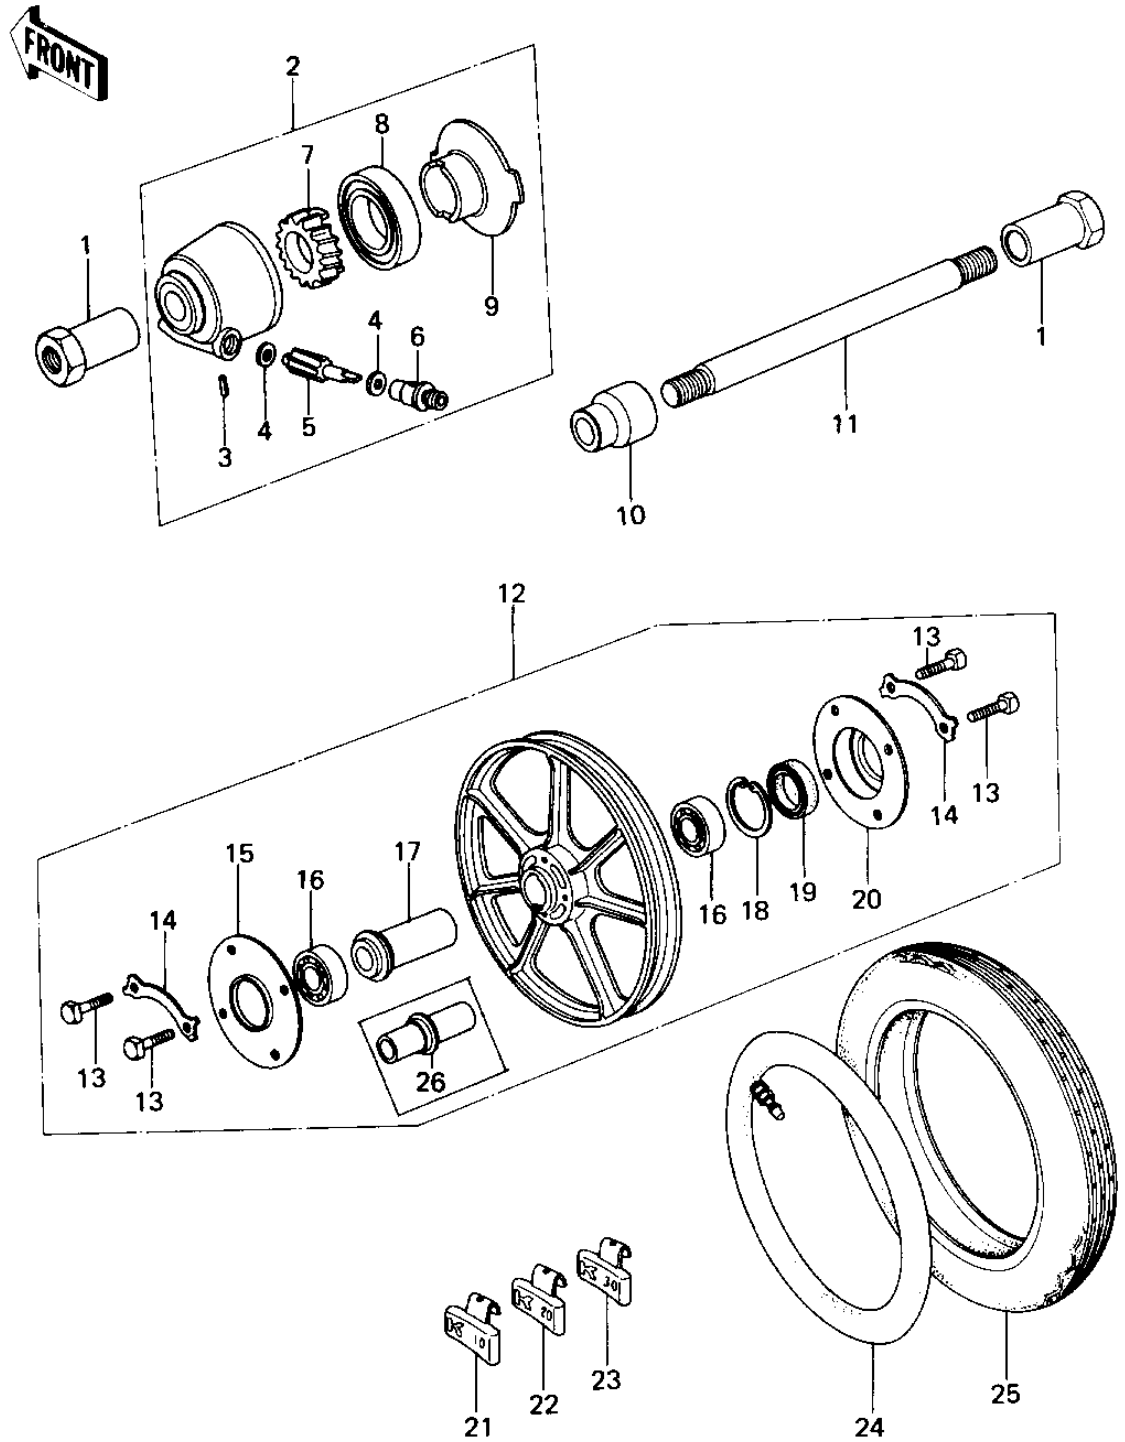

## 1978 SR PARTS DIAGRAM

FRONT WHEEL/TIRE/HUB

## 1978 SR PARTS LIST

FRONT WHEEL/TIRE/HUB

ITEM NAME	PART NUMBER	QUANTITY
COLLAR,FRONT AXLE (Ref # 1)	41069-033	1
GEAR BOX ASSY (Ref # 2)	41078-008	1
BUSH SPEEDMETER CABLE (Ref # 3)	41062-001	1
WASHER THRST SPD PINI (Ref # 4)	41063-001	1
PINION,SPEEDOMETER (Ref # 5)	41060-017	1
BUSH,SPEEDMETER CABLE (Ref # 6)	41062-005	1
GEAR,SPEEDOMETER (Ref # 7)	41059-026	1
UNAVAILABLE IN PRICE BOOK (Ref # 8)	654A304206	1
RECEIVER,GEAR (Ref # 9)	41064-013	1
COLLAR,FRONT AXLE (Ref # 10)	41069-032	1
AXLE,FRONT (Ref # 11)	41068-049	1
SOLID WHEEL ASSY,FRNT (Ref # 12)	41073-1067	2
BOLT (Ref # 13)	92001-158	1
WASHER,LOCK (Ref # 14)	92088-023	1
DUST COVER (Ref # 15)	41042-014	1
BRG,BALL,#6203ZZC3 (Ref # 16)	601B6203ZZ	1
BALL BEARING,#6203ZC3 (Ref # 16)	601B6203Z	1
COLLAR,FR HUB BEARING (Ref # 17)	92027-1043	1
RING, SNAP,43.5M/M (Ref # 18)	92033-1040	1
OIL SEAL (Ref # 19)	654A254008	1
DUST COVER (Ref # 20)	41042-015	1
BALANCER-WHEEL,10G (Ref # 21)	41075-1011	1
BALANCER-WHEEL,20G (Ref # 22)	41075-1012	1
BALANCER-WHEEL,30G (Ref # 23)	41075-1013	1
*** N.L.A. *** (Canada) (Ref # 24)	41022-030	1
TIRE 350H-19 F6 F (Ref # 25)	41002-1019	1
COLLAR,BRG (Ref # 26)	41039-028	1