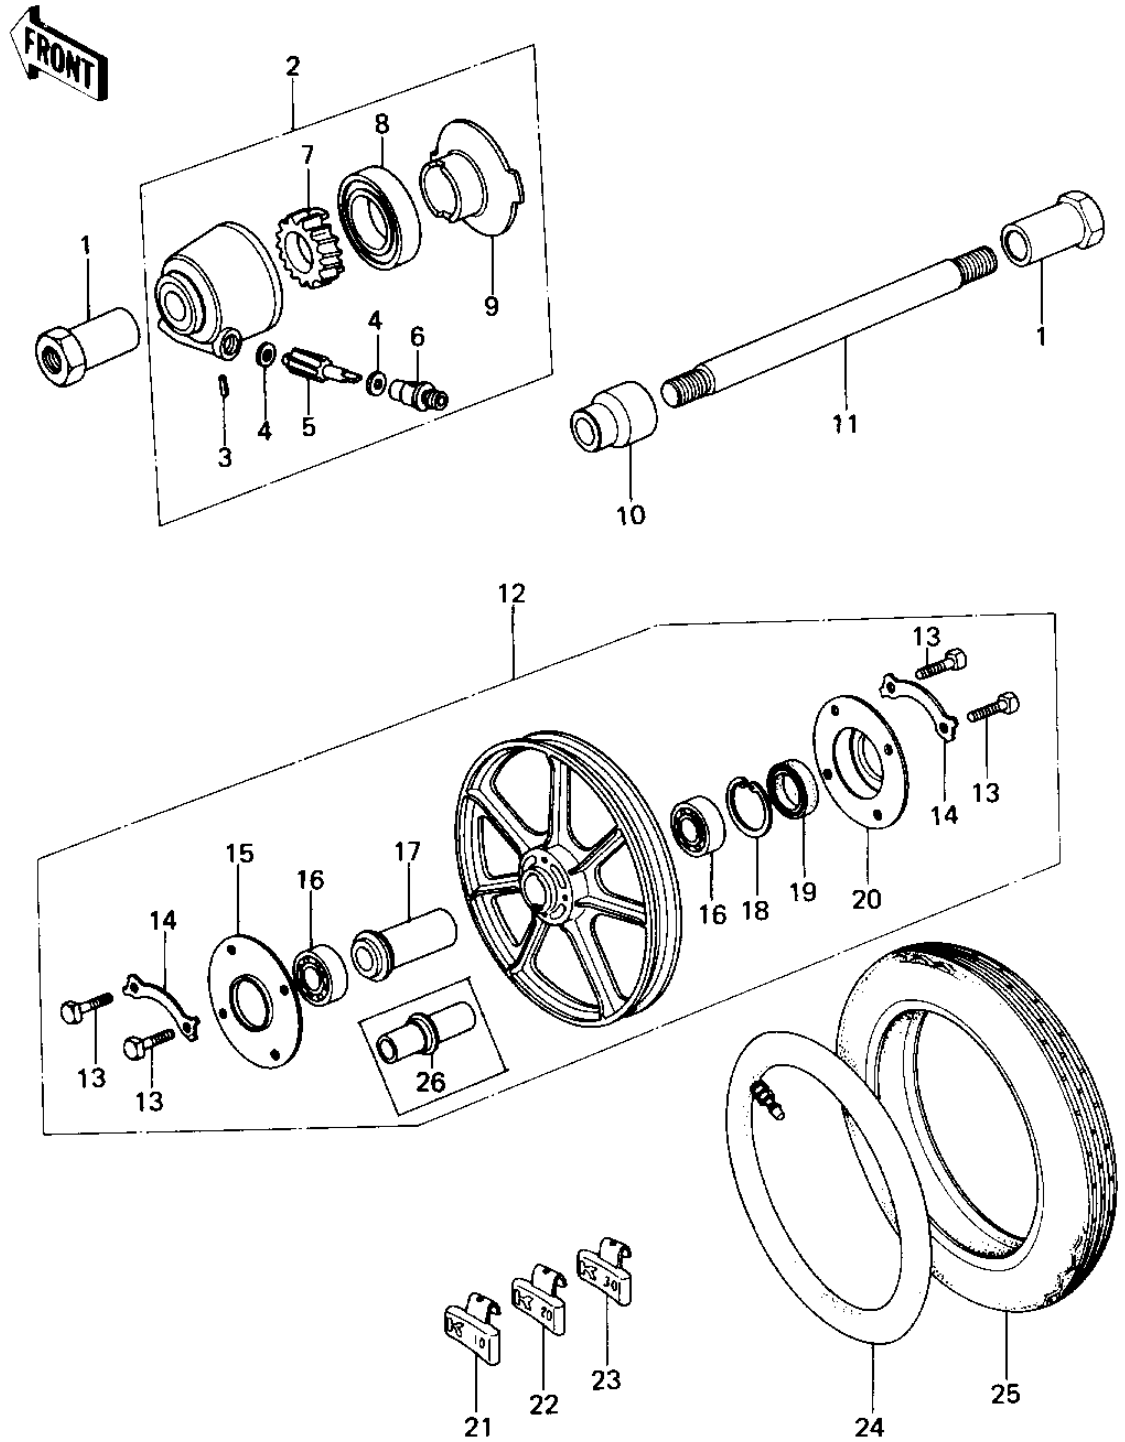

1978 SR PARTS DIAGRAM

FRONT WHEEL/TIRE/HUB

1978 SR PARTS LIST

FRONT WHEEL/TIRE/HUB

ITEM NAME	PART NUMBER	QUANTITY
COLLAR,FRONT AXLE (Ref # 1)	41069-033	1
GEAR BOX ASSY (Ref # 2)	41078-008	1
BUSH SPEEDMETER CABLE (Ref # 3)	41062-001	1
WASHER THRST SPD PINI (Ref # 4)	41063-001	1
PINION,SPEEDOMETER (Ref # 5)	41060-017	1
BUSH,SPEEDMETER CABLE (Ref # 6)	41062-005	1
GEAR,SPEEDOMETER (Ref # 7)	41059-026	1
UNAVAILABLE IN PRICE BOOK (Ref # 8)	654A304206	1
RECEIVER,GEAR (Ref # 9)	41064-013	1
COLLAR,FRONT AXLE (Ref # 10)	41069-032	1
AXLE,FRONT (Ref # 11)	41068-049	1
SOLID WHEEL ASSY,FRNT (Ref # 12)	41073-1067	1
SOLID WHEEL ASSY,FRNT (Ref # 12)	41073-1067	1
BOLT (Ref # 13)	92001-158	1
WASHER,LOCK (Ref # 14)	92088-023	1
DUST COVER (Ref # 15)	41042-014	1
BRG,BALL,#6203ZZC3 (Ref # 16)	601B6203ZZ	1
BALL BEARING,#6203ZC3 (Ref # 16)	601B6203Z	1
COLLAR,FR HUB BEARING (Ref # 17)	92027-1043	1
RING, SNAP,43.5M/M (Ref # 18)	92033-1040	1
OIL SEAL (Ref # 19)	654A254008	1
DUST COVER (Ref # 20)	41042-015	1
BALANCER-WHEEL,10G (Ref # 21)	41075-1011	1
BALANCER-WHEEL,20G (Ref # 22)	41075-1012	1
BALANCER-WHEEL,30G (Ref # 23)	41075-1013	1
*** N.L.A.*** (Canada) (Ref # 24)	41022-030	1
TIRE 350H-19 F6 F (Ref # 25)	41002-1019	1
COLLAR,BRG (Ref # 26)	41039-028	1