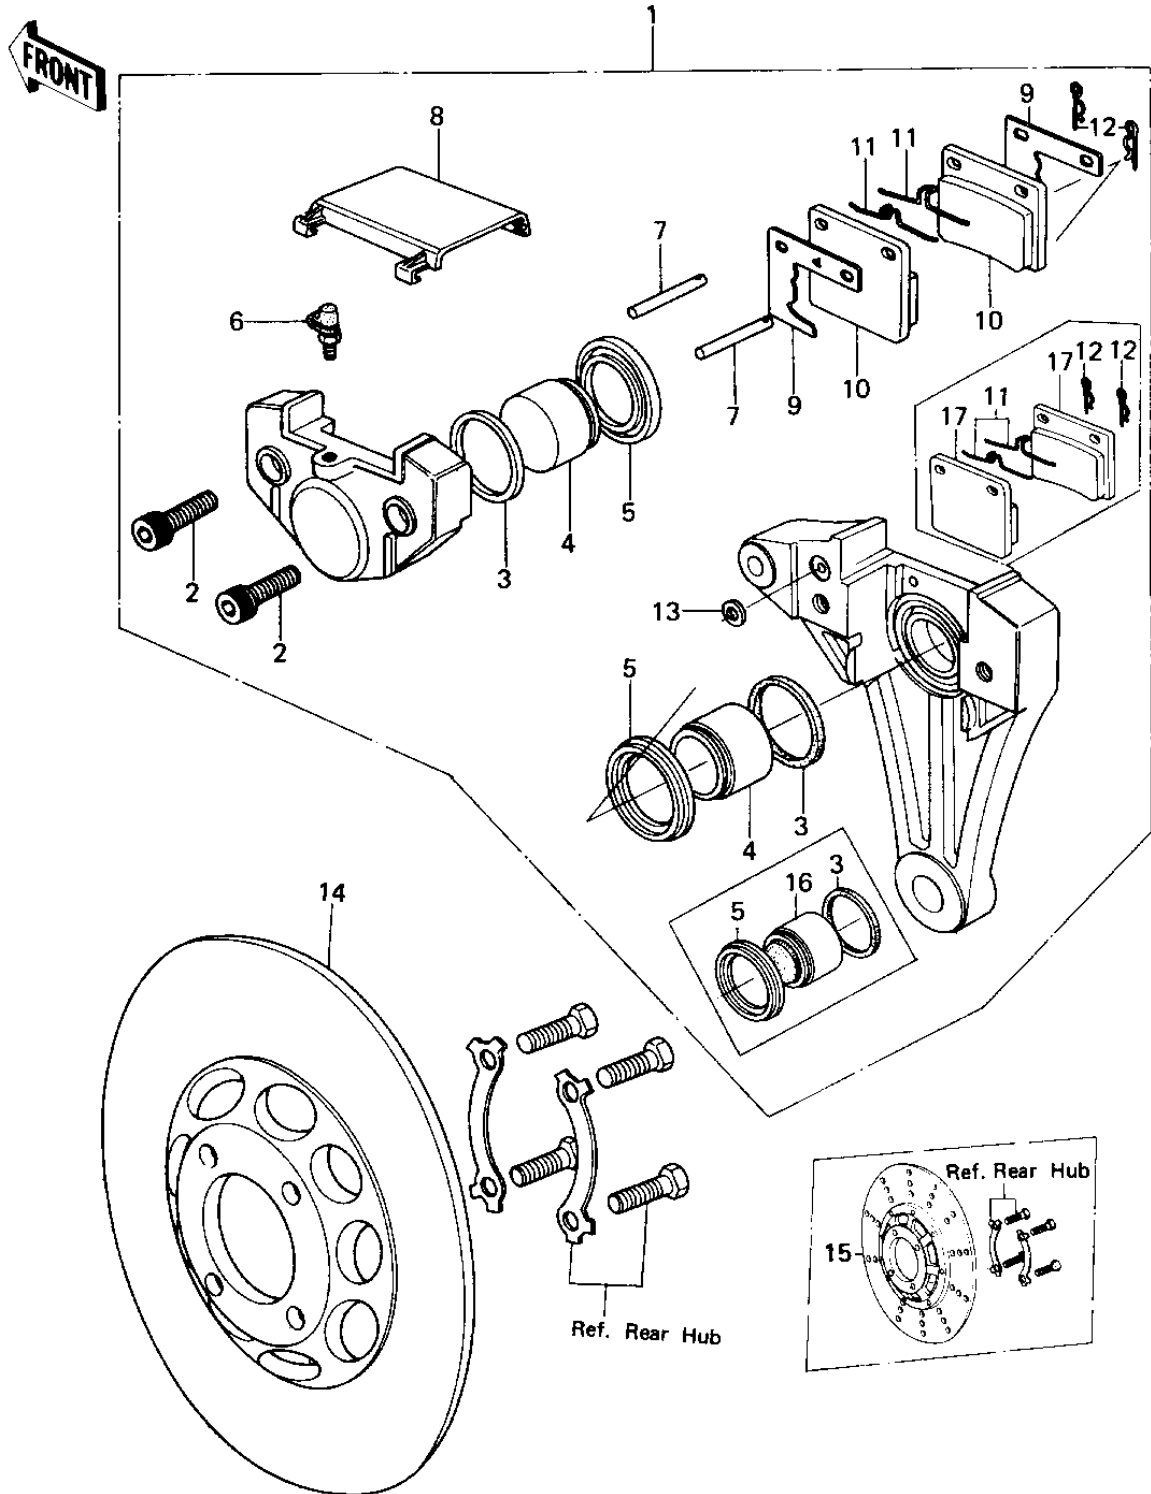

1979 SR PARTS DIAGRAM

REAR BRAKE

1979 SR PARTS LIST

REAR BRAKE

ITEM NAME	PART NUMBER	QUANTITY
CALIPER ASSY,REAR (Ref # 1)	43041-1005	1
CALIPER ASSY,REAR (Ref # 1)	43041-1023	1
BOLT,TIE,10X45 (Ref # 2)	92001-1071	1
RING,PISTON SEAL (Ref # 3)	43049-002	1
PISTON,REAR CALIPER (Ref # 4)	43048-008	1
DUST SEAL,PISTON (Ref # 5)	43054-004	1
BLEEDER SET (Ref # 6)	43085-001	1
PIN (Ref # 7)	43045-007	1
CAP (Ref # 8)	43024-004	1
SHIM (Ref # 9)	43076-004	1
PAD SET (Ref # 10)	43050-1013	1
UNAVAILABLE IN PRICE BOOK (Ref # 11)	43066-002	1
CLIP (Ref # 12)	43084-003	1
RING,SEAL6.5X11.5X2.2 (Ref # 13)	43049-1004	1
PLATE,REAR DISC (Ref # 14)	41080-008	1
DISC PLATE,REAR (Ref # 15)	41080-1020	1
PISTON,BRAKE (Ref # 16)	43020-1011	1
PAD SET (Ref # 17)	43082-1002	1