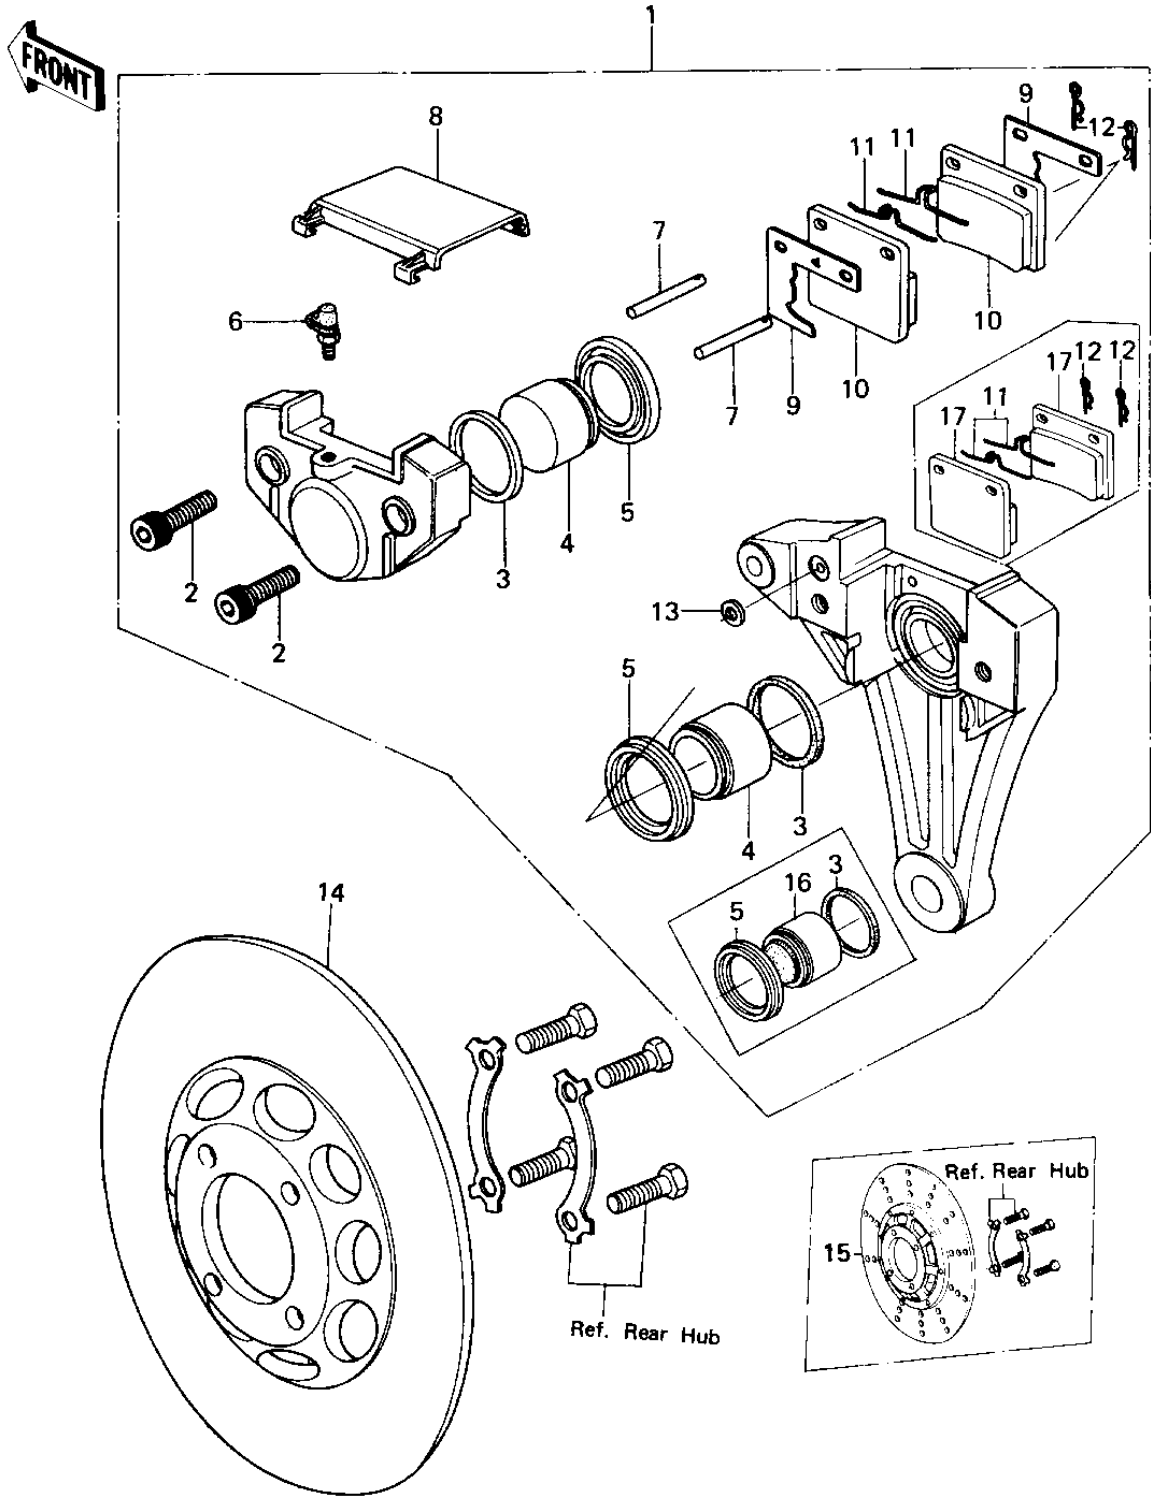

1978 SR PARTS DIAGRAM

REAR BRAKE

1978 SR PARTS LIST

REAR BRAKE

ITEM NAME	PART NUMBER	QUANTITY
CALIPER ASSY,REAR (Ref # 1)	43041-1005	1
CALIPER ASSY,REAR (Ref # 1)	43041-1023	1
BOLT,TIE,10X45 (Ref # 2)	92001-1071	1
RING,PISTON SEAL (Ref # 3)	43049-002	1
PISTON,REAR CALIPER (Ref # 4)	43048-008	1
DUST SEAL,PISTON (Ref # 5)	43054-004	1
BLEEDER SET (Ref # 6)	43085-001	1
PIN (Ref # 7)	43045-007	1
CAP (Ref # 8)	43024-004	1
SHIM (Ref # 9)	43076-004	1
PAD SET (Ref # 10)	43050-1013	1
UNAVAILABLE IN PRICE BOOK (Ref # 11)	43066-002	1
CLIP (Ref # 12)	43084-003	1
RING,SEAL6.5X11.5X2.2 (Ref # 13)	43049-1004	1
PLATE,REAR DISC (Ref # 14)	41080-008	1
DISC PLATE,REAR (Ref # 15)	41080-1020	1
PISTON,BRAKE (Ref # 16)	43020-1011	1
PAD SET (Ref # 17)	43082-1002	1