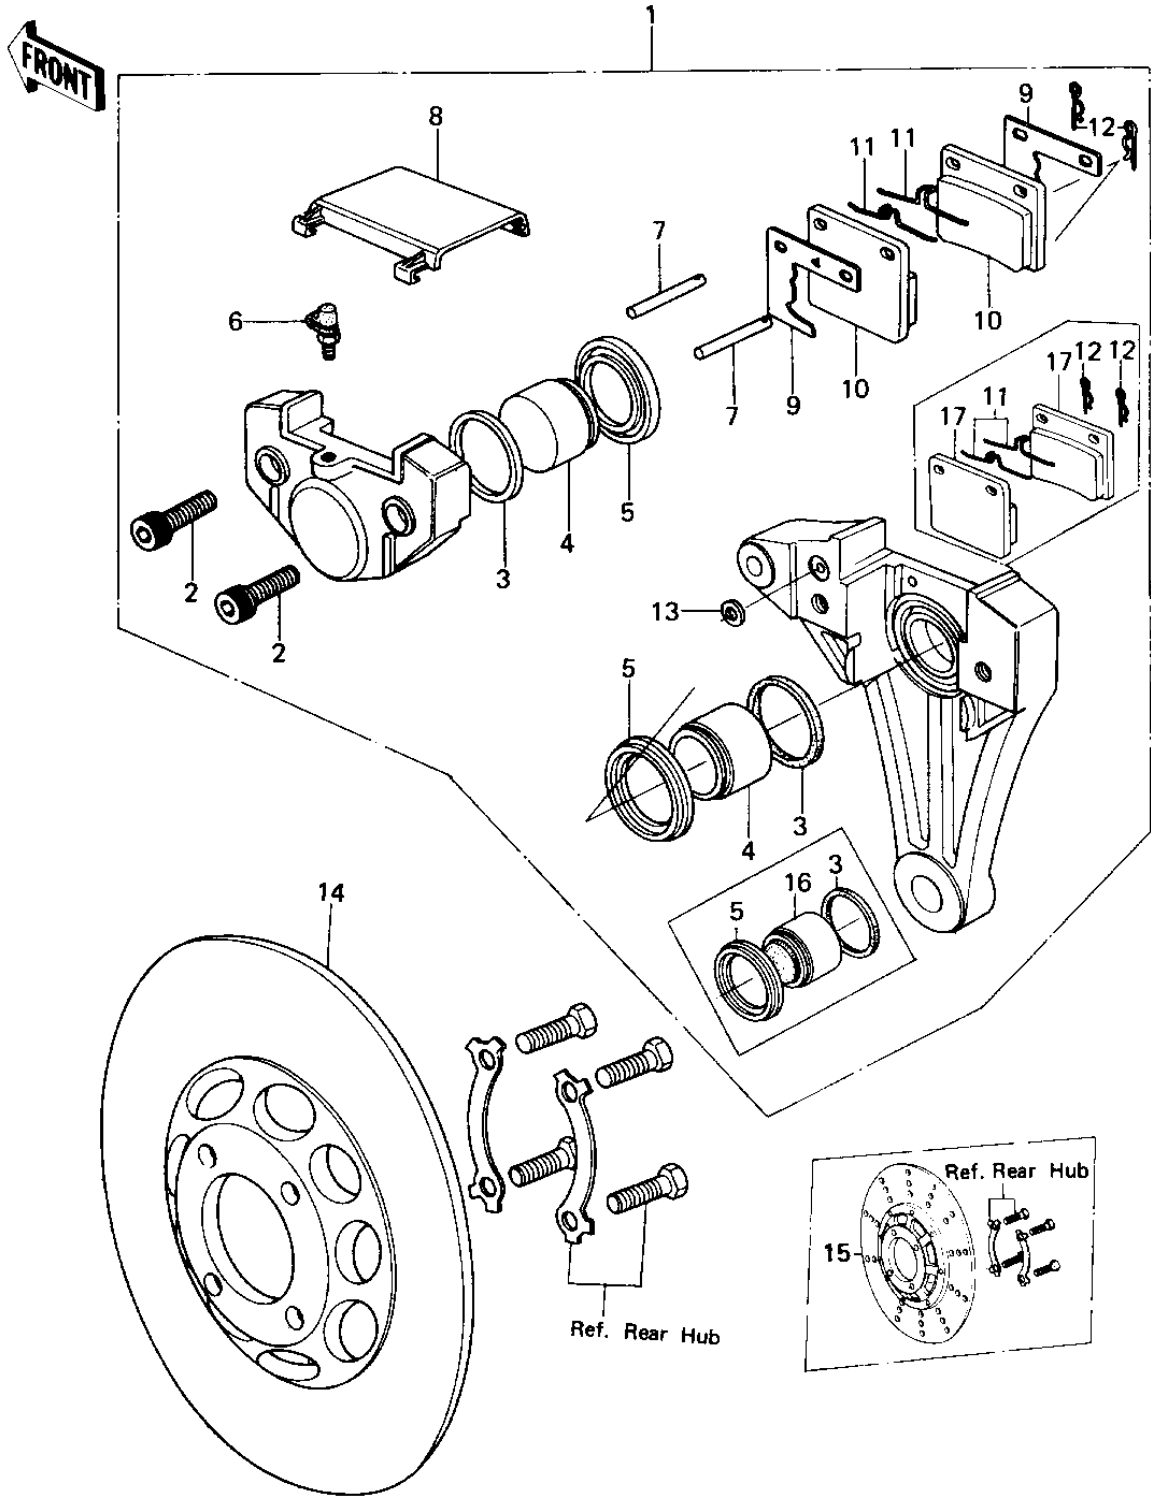

1978 SR PARTS DIAGRAM

REAR BRAKE

1978 SR PARTS LIST

REAR BRAKE

ITEM NAME	PART NUMBER	QUANTITY
CALIPER ASSY,REAR (Ref # 1)	43041-1005	1
CALIPER ASSY,REAR (Ref # 1)	43041-1023	1
BOLT,TIE,10X45 (Ref # 2)	92001-1071	1
RING,PISTON SEAL (Ref # 3)	43049-002	1
PISTON,REAR CALIPER (Ref # 4)	43048-008	1
DUST SEAL,PISTON (Ref # 5)	43054-004	1
BLEEDER SET (Ref # 6)	43085-001	1
PIN (Ref # 7)	43045-007	1
CAP (Ref # 8)	43024-004	1
SHIM (Ref # 9)	43076-004	1
PAD SET (Ref # 10)	43050-1013	1
UNAVAILABLE IN PRICE BOOK (Ref # 11)	43066-002	1
CLIP (Ref # 12)	43084-003	1
RING,SEAL6.5X11.5X2.2 (Ref # 13)	43049-1004	1
PLATE,REAR DISC (Ref # 14)	41080-008	1
DISC PLATE,REAR (Ref # 15)	41080-1020	1
PISTON,BRAKE (Ref # 16)	43020-1011	1
PAD SET (Ref # 17)	43082-1002	1