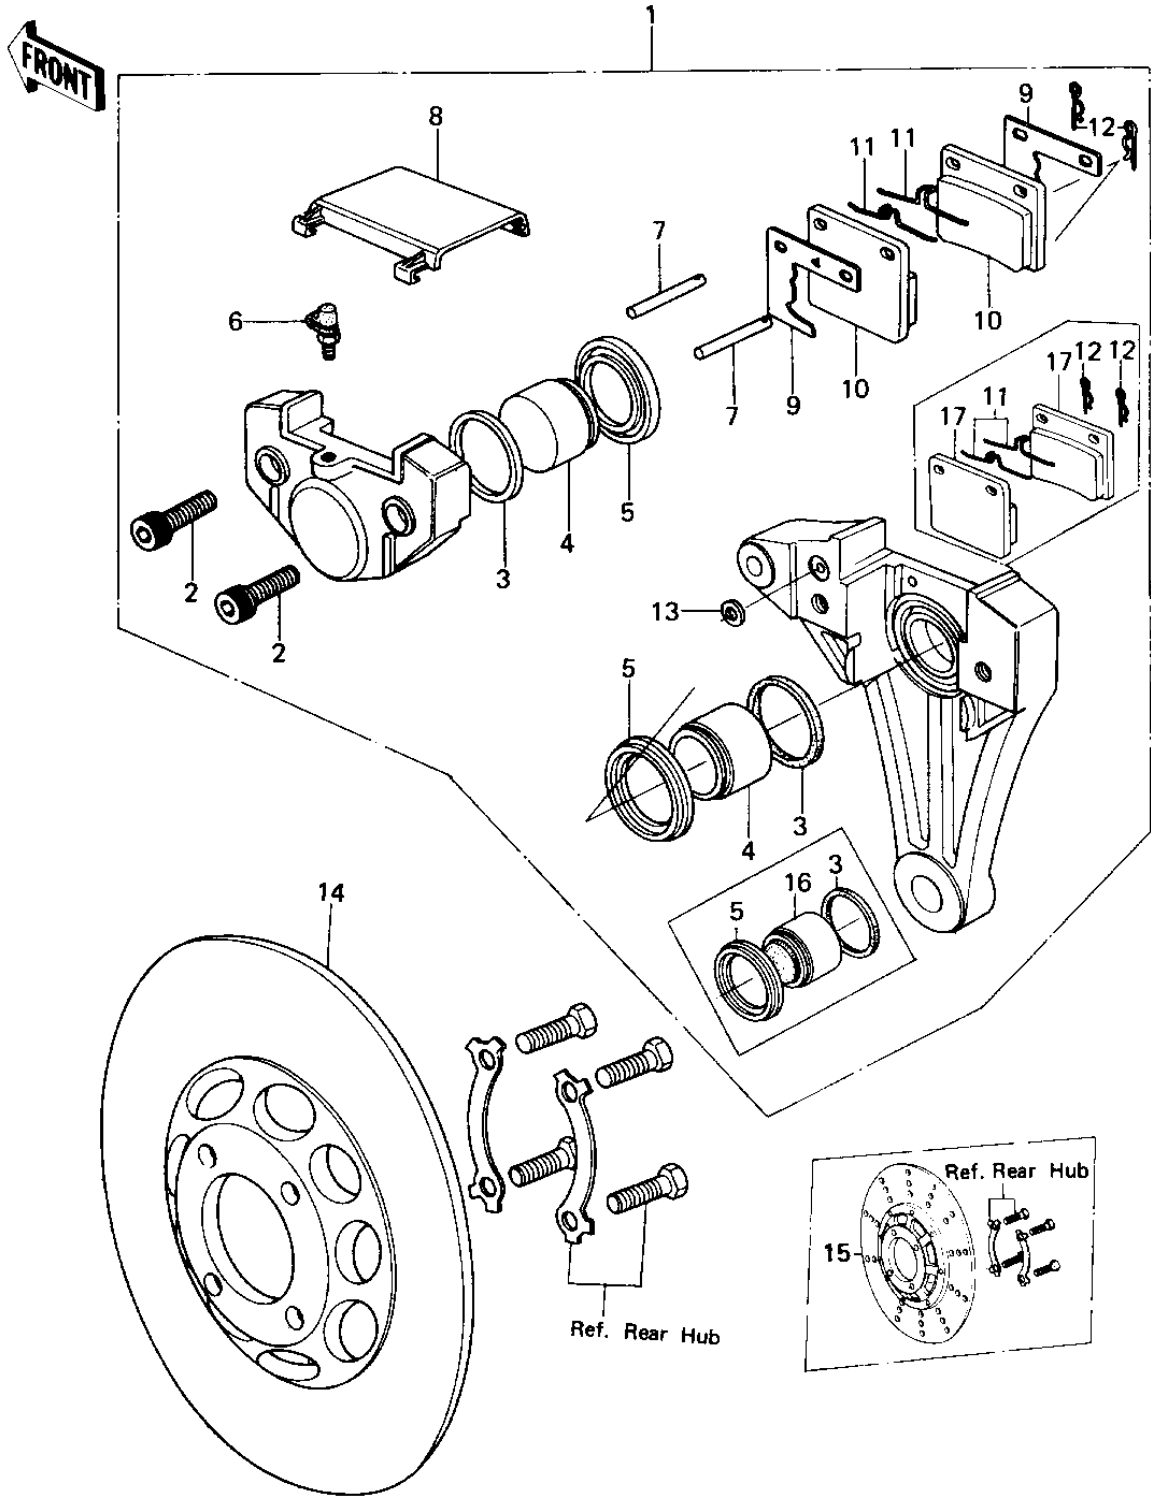

1978 SR PARTS DIAGRAM

REAR BRAKE

1978 SR PARTS LIST

REAR BRAKE

ITEM NAME	PART NUMBER	QUANTITY
CALIPER ASSY,REAR (Ref # 1)	43041-1005	1
CALIPER ASSY,REAR (Ref # 1)	43041-1023	1
BOLT,TIE,10X45 (Ref # 2)	92001-1071	2
RING,PISTON SEAL (Ref # 3)	43049-002	2
PISTON,REAR CALIPER (Ref # 4)	43048-008	2
DUST SEAL,PISTON (Ref # 5)	43054-004	2
BLEEDER SET (Ref # 6)	43085-001	1
PIN (Ref # 7)	43045-007	2
CAP (Ref # 8)	43024-004	1
SHIM (Ref # 9)	43076-004	2
PAD SET (Ref # 10)	43050-1013	1
UNAVAILABLE IN PRICE BOOK (Ref # 11)	43066-002	2
CLIP (Ref # 12)	43084-003	2
RING,SEAL6.5X11.5X2.2 (Ref # 13)	43049-1004	1
PLATE,REAR DISC (Ref # 14)	41080-008	1
DISC PLATE,REAR (Ref # 15)	41080-1020	1
PISTON,BRAKE (Ref # 16)	43020-1011	2
PAD SET (Ref # 17)	43082-1002	1