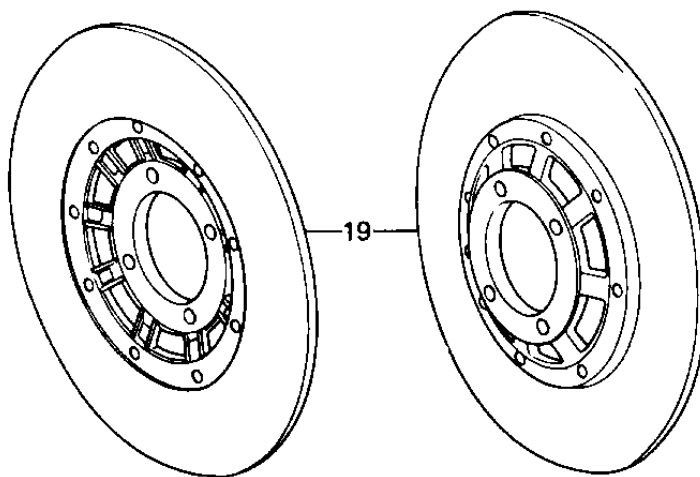

1979 SR PARTS DIAGRAM

FRONT BRAKE

1979 SR PARTS LIST

FRONT BRAKE

ITEM NAME	PART NUMBER	QUANTITY
CALIPER ASSY,L.H.FRO (Ref # 1)	43041-1010	1
UNAVAILABLE IN PRICE BOOK (Ref # 1)	43041,1024	1
BOLT (Ref # 2)	43045-006	1
BLEEDER SET (Ref # 3)	43085-001	1
NUT 10MM (Ref # 4)	315B1000	1
WASHER SPRING 6MM (Ref # 5)	461F0600	1
SCREW PAN HEAD 6X12 (Ref # 6)	220B0612	1
RING-PISTON (Ref # 7)	43049-001	1
PISTON (Ref # 8)	43048-1002	1
DUST SEALD,RUBBER (Ref # 9)	43054-003	1
PAD SET (Ref # 10)	43050-5003	1
UNAVAILABLE IN PRICE BOOK (Ref # 10)	43062-1001	1
DUST SHILD,SHAFT (Ref # 11)	43052-005	1
"O" RING (Ref # 12)	43053-006	1
PLUG (Ref # 13)	43088-002	1
SPACER (Ref # 14)	43040-004	1
BOLT (Ref # 15)	92007-032	1
WASHER SPRING 10MM (Ref # 16)	461F1000	1
WASHER PLAIN 10MM (Ref # 17)	410B1000	1
CALIPER ASSY,R.H,FRO (Ref # 18)	43041-1011	1
CALIPER ASSY,R.H (Ref # 18)	43041-1025	1
DISC COMPLETE,FRONT (Ref # 19)	41080-1002	1
DISC PLATE,FRONT (Ref # 20)	41080-1019	1
RING,PISTON SEAL (Ref # 21)	43049-002	1
PISTON,BRAKE,42M/M (Ref # 22)	43020-1012	1