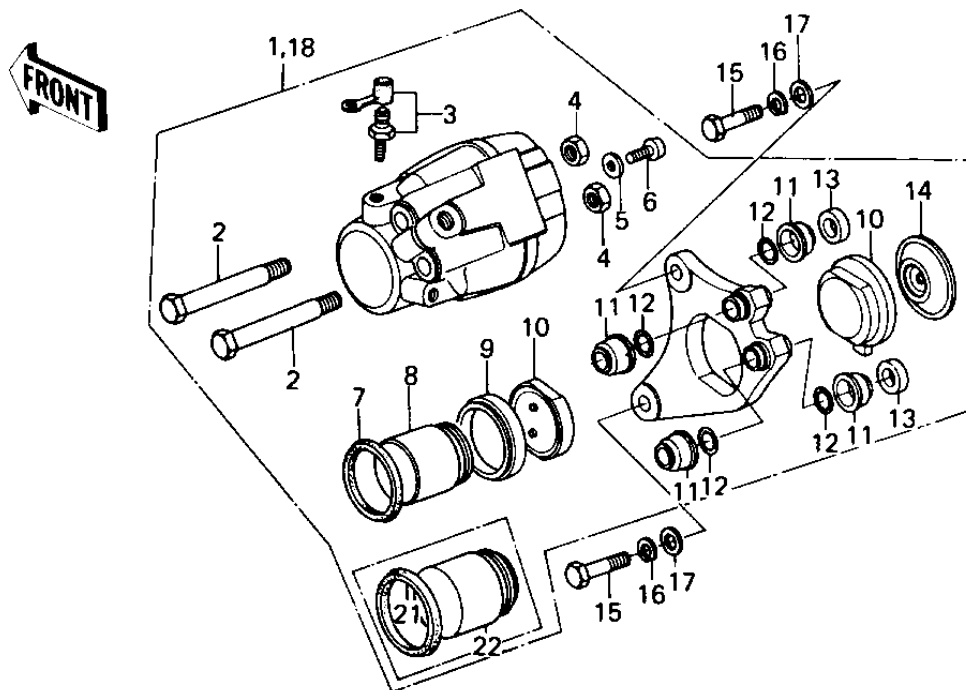

1979 SR PARTS DIAGRAM

FRONT BRAKE

1979 SR PARTS LIST

FRONT BRAKE

ITEM NAME	PART NUMBER	QUANTITY
CALIPER ASSY,L.H.FRO (Ref # 1)	43041-1010	1
UNAVAILABLE IN PRICE BOOK (Ref # 1)	43041,1024	1
BOLT (Ref # 2)	43045-006	1
BLEEDER SET (Ref # 3)	43085-001	1
NUT 10MM (Ref # 4)	315B1000	1
WASHER SPRING 6MM (Ref # 5)	461F0600	1
SCREW PAN HEAD 6X12 (Ref # 6)	220B0612	1
RING-PISTON (Ref # 7)	43049-001	1
PISTON (Ref # 8)	43048-1002	1
DUST SEALD,RUBBER (Ref # 9)	43054-003	1
PAD SET (Ref # 10)	43050-5003	1
UNAVAILABLE IN PRICE BOOK (Ref # 10)	43062-1001	1
DUST SHILD,SHAFT (Ref # 11)	43052-005	1
"O" RING (Ref # 12)	43053-006	1
PLUG (Ref # 13)	43088-002	1
SPACER (Ref # 14)	43040-004	1
BOLT (Ref # 15)	92007-032	1
WASHER SPRING 10MM (Ref # 16)	461F1000	1
WASHER PLAIN 10MM (Ref # 17)	410B1000	1
CALIPER ASSY,R.H,FRO (Ref # 18)	43041-1011	1
CALIPER ASSY,R.H (Ref # 18)	43041-1025	1
DISC COMPLETE,FRONT (Ref # 19)	41080-1002	1
DISC PLATE,FRONT (Ref # 20)	41080-1019	1
RING,PISTON SEAL (Ref # 21)	43049-002	1
PISTON,BRAKE,42M/M (Ref # 22)	43020-1012	1