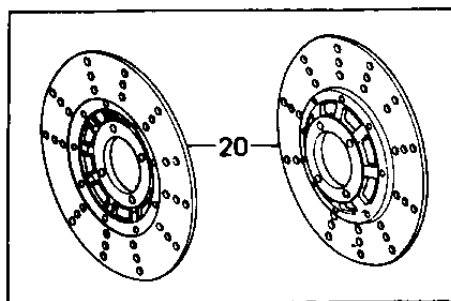

1979 SR PARTS DIAGRAM

FRONT BRAKE

1979 SR PARTS LIST

FRONT BRAKE

ITEM NAME	PART NUMBER	QUANTITY
CALIPER ASSY,L.H.FRO (Ref # 1)	43041-1010	1
UNAVAILABLE IN PRICE BOOK (Ref # 1)	43041,1024	1
BOLT (Ref # 2)	43045-006	1
BLEEDER SET (Ref # 3)	43085-001	1
NUT 10MM (Ref # 4)	315B1000	1
WASHER SPRING 6MM (Ref # 5)	461F0600	1
SCREW PAN HEAD 6X12 (Ref # 6)	220B0612	1
RING-PISTON (Ref # 7)	43049-001	1
PISTON (Ref # 8)	43048-1002	1
DUST SEALD,RUBBER (Ref # 9)	43054-003	1
PAD SET (Ref # 10)	43050-5003	1
UNAVAILABLE IN PRICE BOOK (Ref # 10)	43062-1001	1
DUST SHILD,SHAFT (Ref # 11)	43052-005	1
"O" RING (Ref # 12)	43053-006	1
PLUG (Ref # 13)	43088-002	1
SPACER (Ref # 14)	43040-004	1
BOLT (Ref # 15)	92007-032	1
WASHER SPRING 10MM (Ref # 16)	461F1000	1
WASHER PLAIN 10MM (Ref # 17)	410B1000	1
CALIPER ASSY,R.H,FRO (Ref # 18)	43041-1011	1
CALIPER ASSY,R.H (Ref # 18)	43041-1025	1
DISC COMPLETE,FRONT (Ref # 19)	41080-1002	1
DISC PLATE,FRONT (Ref # 20)	41080-1019	1
RING,PISTON SEAL (Ref # 21)	43049-002	1
PISTON,BRAKE,42M/M (Ref # 22)	43020-1012	1