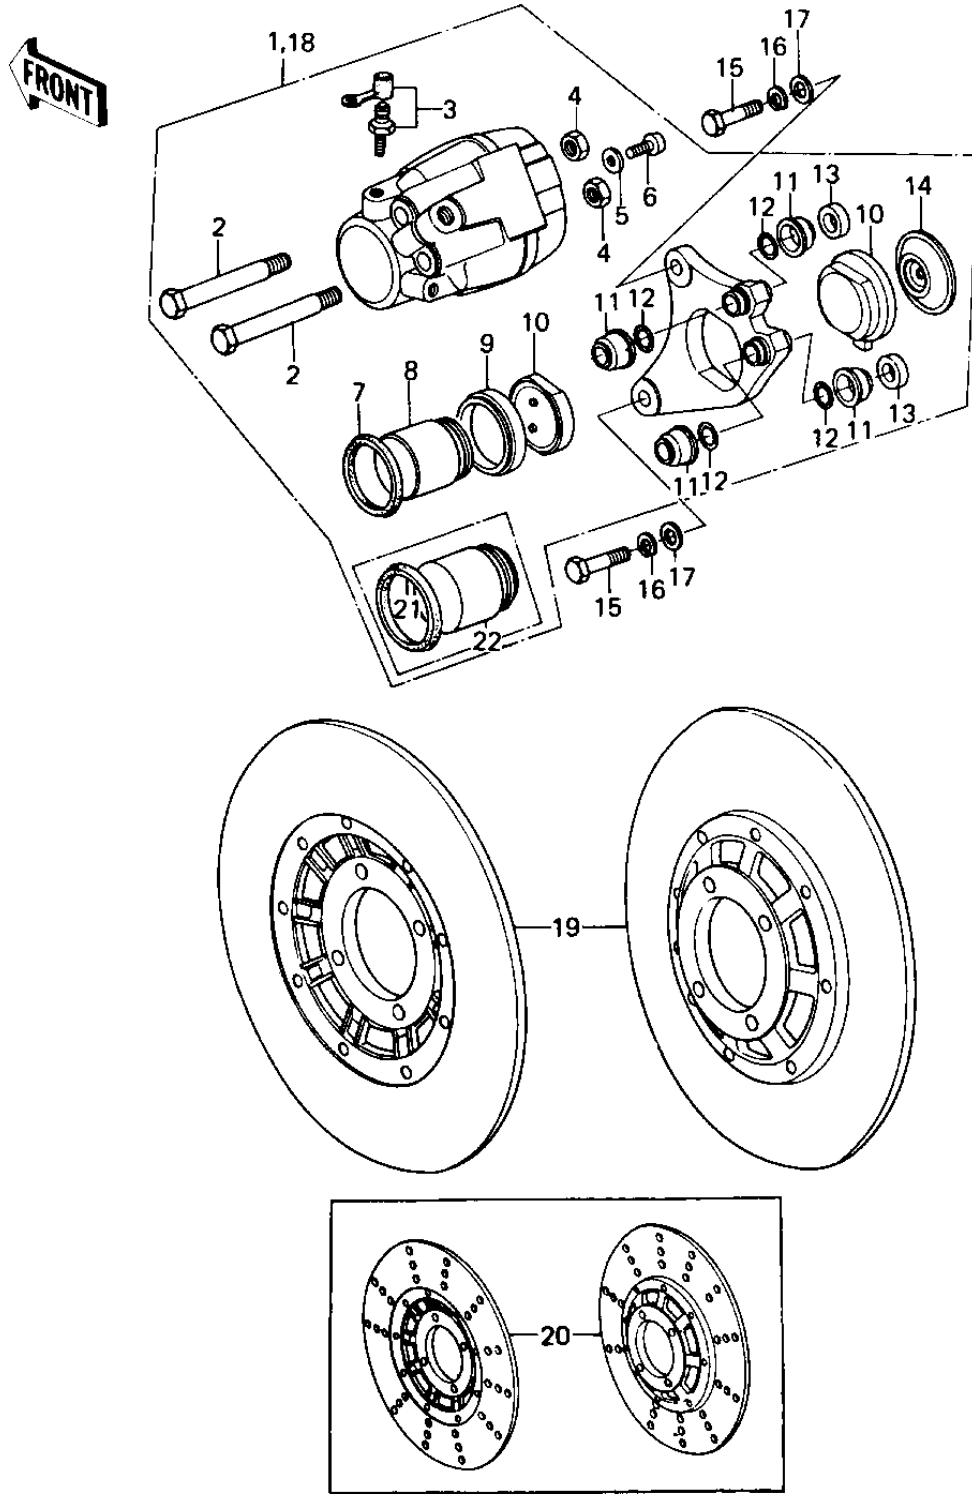

1978 SR PARTS DIAGRAM

FRONT BRAKE

1978 SR PARTS LIST

FRONT BRAKE

ITEM NAME	PART NUMBER	QUANTITY
CALIPER ASSY,L.H.FRO (Ref # 1)	43041-1010	1
UNAVAILABLE IN PRICE BOOK (Ref # 1)	43041,1024	1
BOLT (Ref # 2)	43045-006	1
BLEEDER SET (Ref # 3)	43085-001	1
NUT 10MM (Ref # 4)	315B1000	1
WASHER SPRING 6MM (Ref # 5)	461F0600	1
SCREW PAN HEAD 6X12 (Ref # 6)	220B0612	1
RING-PISTON (Ref # 7)	43049-001	1
PISTON (Ref # 8)	43048-1002	1
DUST SEALD,RUBBER (Ref # 9)	43054-003	1
PAD SET (Ref # 10)	43050-5003	1
UNAVAILABLE IN PRICE BOOK (Ref # 10)	43062-1001	1
DUST SHILD,SHAFT (Ref # 11)	43052-005	1
"O" RING (Ref # 12)	43053-006	1
PLUG (Ref # 13)	43088-002	1
SPACER (Ref # 14)	43040-004	1
BOLT (Ref # 15)	92007-032	1
WASHER SPRING 10MM (Ref # 16)	461F1000	1
WASHER PLAIN 10MM (Ref # 17)	410B1000	1
CALIPER ASSY,R.H,FRO (Ref # 18)	43041-1011	1
CALIPER ASSY,R.H (Ref # 18)	43041-1025	1
DISC COMPLETE,FRONT (Ref # 19)	41080-1002	1
DISC PLATE,FRONT (Ref # 20)	41080-1019	1
RING,PISTON SEAL (Ref # 21)	43049-002	1
PISTON,BRAKE,42M/M (Ref # 22)	43020-1012	1