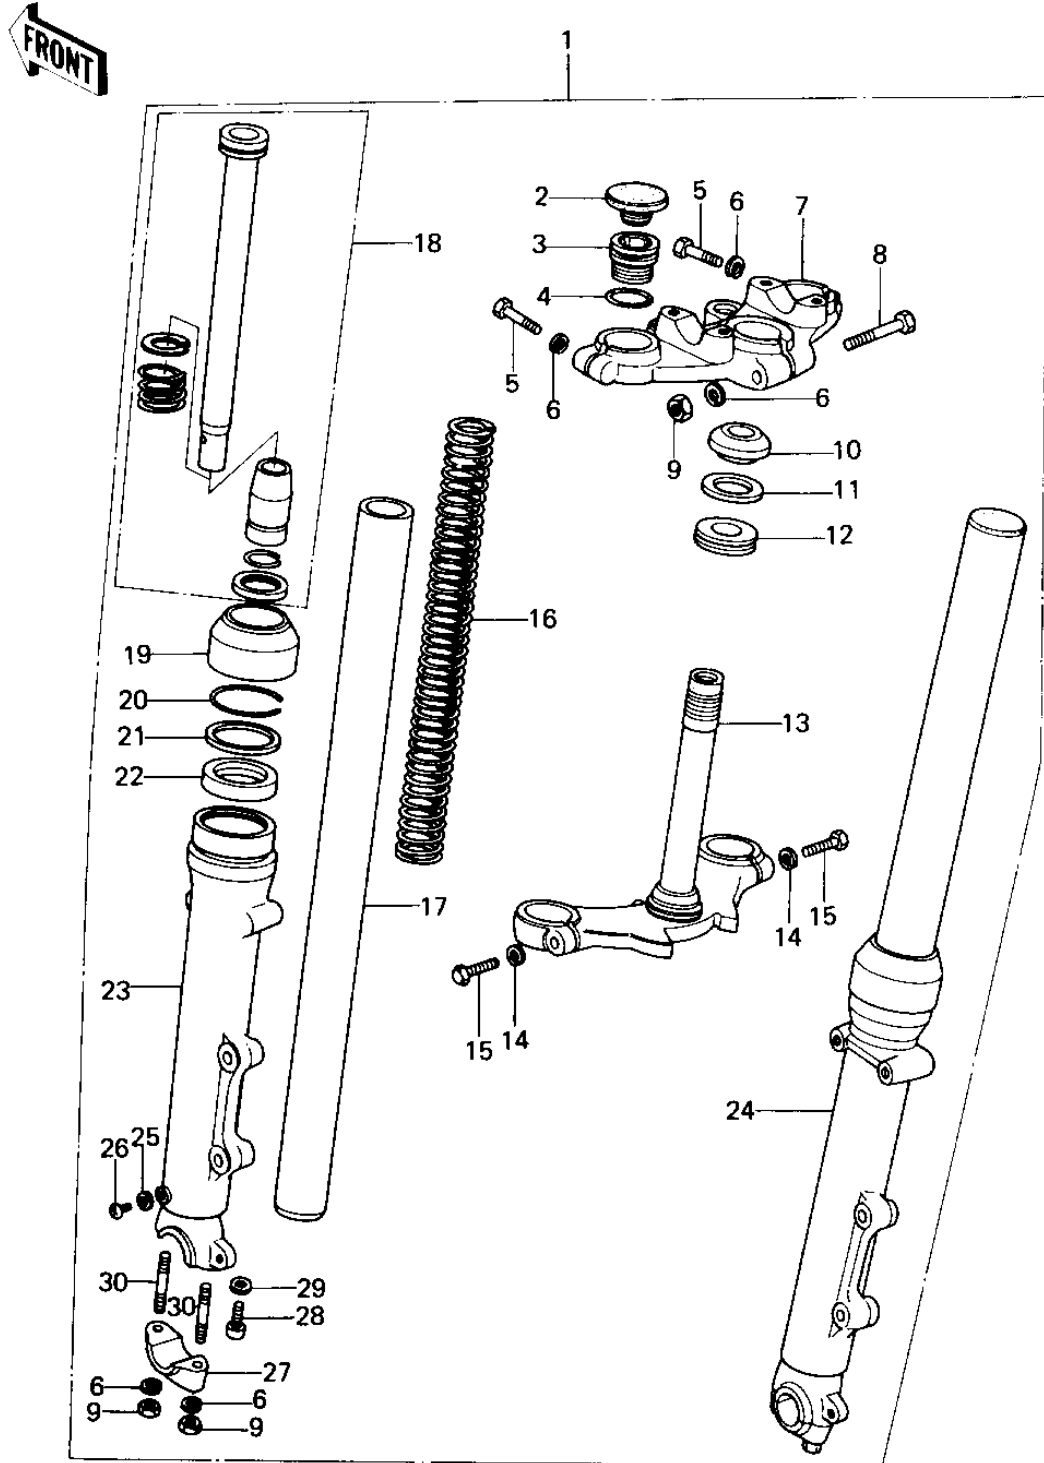

## 1979 SR PARTS DIAGRAM

FRONT FORK

## 1979 SR PARTS LIST

### FRONT FORK

ITEM NAME	PART NUMBER	QUANTITY
FORK-FRONT (Ref # 1)	44001-1200	1
CAP,RUBBER (Ref # 2)	11012-1017	1
SEAT-FORK SPRING (Ref # 3)	44029-1046	1
"O" RING,FORK TOP (Ref # 4)	92055-1012	1
BOLT-HEX HEAD.8M/M (Ref # 5)	44041-045	1
WASHER SPRING 8MM (Ref # 6)	461F0800	1
HEAD,STEERING STEM (Ref # 7)	44039-076	1
BOLT-STEERING STEM HD (Ref # 8)	44041-042	1
NUT,LOCK,8MM (Ref # 9)	92015-1124	1
CONE,STEERING STEM (Ref # 10)	92047-012	1
WASHER,PLAIN (Ref # 11)	92022-231	1
OIL SEAL,STEERING STM (Ref # 12)	92056-003	1
STEM,STEERING (Ref # 13)	44037-107	1
WASHER SPRING 12MM (Ref # 14)	461F1200	1
BOLT-HEX HEAD,12X36 (Ref # 15)	92003-064	1
SPRING,FORK (Ref # 16)	44026-1012	1
TUBE,FORK INNER (Ref # 17)	44013-1011	1
CYLINDER-FORK (Ref # 18)	44022-1009	1
DUST SHEILD,FORK (Ref # 19)	44010-032	1
CIRCLIP-OIL SEAL FIT (Ref # 20)	44044-012	1
WASHER-OIL SEAL FIT (Ref # 21)	44043-044	1
SEAL-OIL,FORK OUTER P (Ref # 22)	92049-1216	1
TUBE,LH,FORK OUTER (Ref # 23)	44005-1012	1
TUBE,RH,FORK OUTER (Ref # 24)	44006-1012	1
GASKET FORK DRAIN PLG (Ref # 25)	44045-002	1
SCREW PAN HEAD 4X8 (Ref # 26)	220B0408	1
HOLDER,FRONT AXLE (Ref # 27)	44063-014	1
BOLT-FORK CYLINDER (Ref # 28)	44041-040	1
GASKET,FORK CYLINDER (Ref # 29)	44045-057	1

## 1979 SR PARTS LIST

FRONT FORK

ITEM NAME	PART NUMBER	QUANTITY
STUD,8X35 (Ref # 30)	92004-1009	1