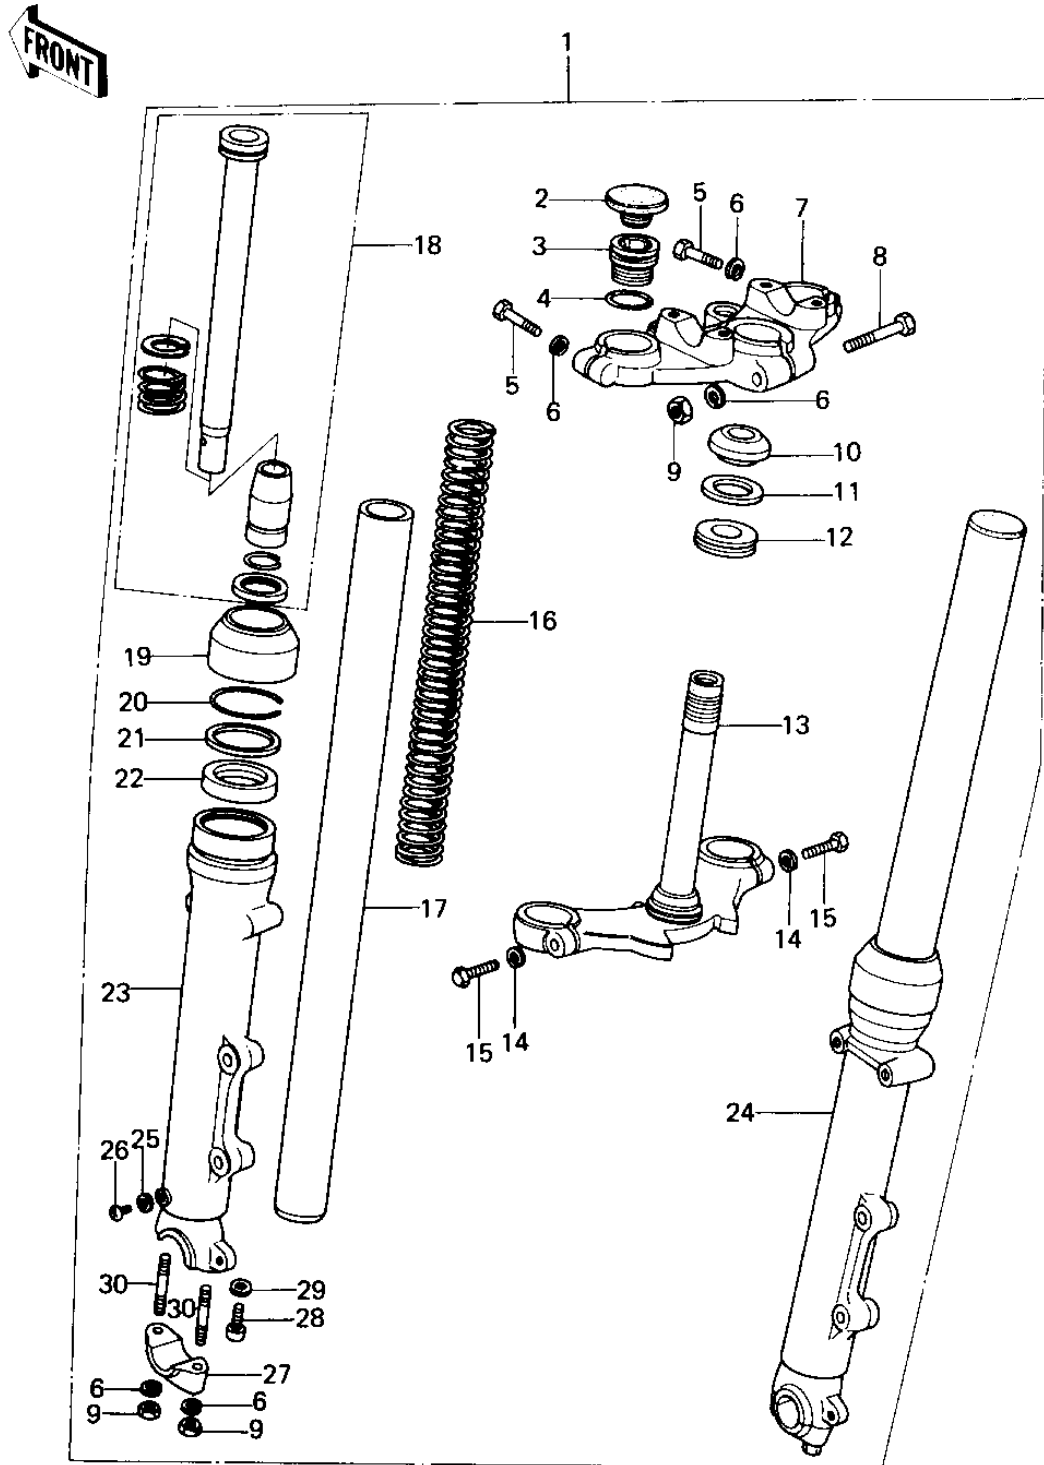

1978 SR PARTS DIAGRAM

FRONT FORK

1978 SR PARTS LIST

FRONT FORK

ITEM NAME	PART NUMBER	QUANTITY
FORK-FRONT (Ref # 1)	44001-1200	1
CAP,RUBBER (Ref # 2)	11012-1017	1
SEAT-FORK SPRING (Ref # 3)	44029-1046	1
"O" RING,FORK TOP (Ref # 4)	92055-1012	1
BOLT-HEX HEAD.8M/M (Ref # 5)	44041-045	1
WASHER SPRING 8MM (Ref # 6)	461F0800	1
HEAD,STEERING STEM (Ref # 7)	44039-076	1
BOLT-STEERING STEM HD (Ref # 8)	44041-042	1
NUT,LOCK,8MM (Ref # 9)	92015-1124	1
CONE,STEERING STEM (Ref # 10)	92047-012	1
WASHER,PLAIN (Ref # 11)	92022-231	1
OIL SEAL,STEERING STM (Ref # 12)	92056-003	1
STEM,STEERING (Ref # 13)	44037-107	1
WASHER SPRING 12MM (Ref # 14)	461F1200	1
BOLT-HEX HEAD,12X36 (Ref # 15)	92003-064	1
SPRING,FORK (Ref # 16)	44026-1012	1
TUBE,FORK INNER (Ref # 17)	44013-1011	1
CYLINDER-FORK (Ref # 18)	44022-1009	1
DUST SHEILD,FORK (Ref # 19)	44010-032	1
CIRCLIP-OIL SEAL FIT (Ref # 20)	44044-012	1
WASHER-OIL SEAL FIT (Ref # 21)	44043-044	1
SEAL-OIL,FORK OUTER P (Ref # 22)	92049-1216	1
TUBE,LH,FORK OUTER (Ref # 23)	44005-1012	1
TUBE,RH,FORK OUTER (Ref # 24)	44006-1012	1
GASKET FORK DRAIN PLG (Ref # 25)	44045-002	1
SCREW PAN HEAD 4X8 (Ref # 26)	220B0408	1
HOLDER,FRONT AXLE (Ref # 27)	44063-014	1
BOLT-FORK CYLINDER (Ref # 28)	44041-040	1
GASKET,FORK CYLINDER (Ref # 29)	44045-057	1

1978 SR PARTS LIST

FRONT FORK

ITEM NAME	PART NUMBER	QUANTITY
STUD,8X35 (Ref # 30)	92004-1009	1