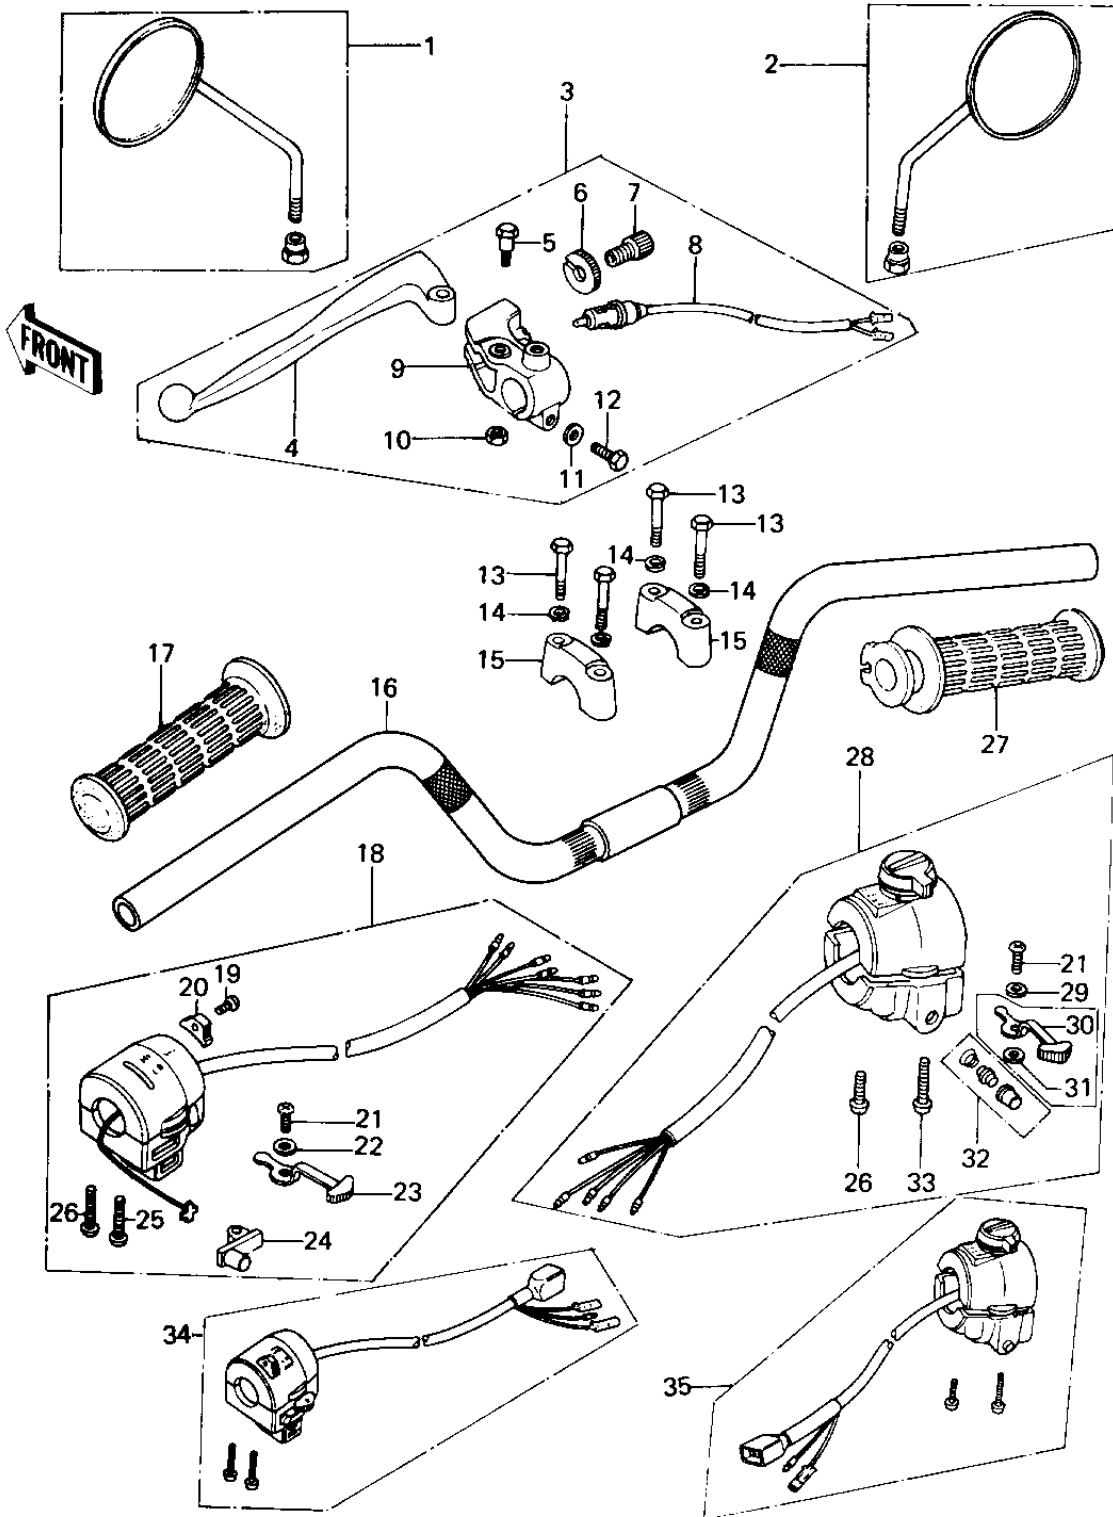

1979 SR PARTS DIAGRAM

HANDLEBAR

1979 SR PARTS LIST

HANDLEBAR

ITEM NAME	PART NUMBER	QUANTITY
REAR VIEW MIRROR,L.H. (Ref # 1)	56001-1027	1
REAR VIEW MIRROR,R.H. (Ref # 2)	56001-1028	1
LEVER ASSY,CLUTCH (Ref # 3)	46076-054	1
LEVER,CLUTCH (Ref # 4)	46092-023	1
BOLT,HEX HEAD (Ref # 5)	92007-047	1
NUT,CABLE ADJUST NUT (Ref # 6)	46056-007	1
SCREW CABLE ADJUST (Ref # 7)	46055-003	1
SWITCH,CLUTCH (Ref # 8)	27043-002	1
HOLDER,CLUTCH LEVER (Ref # 9)	46094-019	1
NUT,LOCK 6MM (Ref # 10)	92017-014	1
WASHER PLAIN 6MM (Ref # 11)	410B0600	1
BOLT HEX HEAD 6X25 (Ref # 12)	110N0625	1
BOLT 8X38 (Ref # 13)	92001-1405	1
WASHER SPRING 8MM (Ref # 14)	461F0800	1
HOLDER-HANDLEBAR (Ref # 15)	46012-008	1
HANDLEBAR (Ref # 16)	46003-1018	1
HANDLEBAR (Ref # 16)	46003-1029	1
RUBBER,L.H GRIP (Ref # 17)	46075-028	1
CASE ASSY,L.H (Ref # 18)	46091-055	1
SCREW CNTSNK HD 3X8 (Ref # 19)	221B0308A	1
KNOB,LIGHTING SW L.H (Ref # 20)	46044-013	1
SCREW PAN HEAD 3X5 (Ref # 21)	220B0305A	1
WASHER (Ref # 22)	92095-010	1
KNOB,LIGHTING SW L.H (Ref # 23)	46043-005	1
BUTTON,HORN SWITCH (Ref # 24)	46028-007	1
SCREW-PAN-CROS (Ref # 25)	220B0535	1
SCREW PAN HEAD 5X30 (Ref # 26)	220B0530	1
GRIP ASSY,THROTTLE (Ref # 27)	46019-038	1
HOUSING ASSY,R.H. CON (Ref # 28)	46091-1031	1

1979 SR PARTS LIST

HANDLEBAR

ITEM NAME	PART NUMBER	QUANTITY
HOUSING ASSY,R.H. (Ref # 28)	46091-1038	1
WASHER PLAIN 3MM (Ref # 29)	410B0300	1
KNOB,LIGHTING SW R.H (Ref # 30)	46043-004	1
WASHER,PLAIN (Ref # 31)	92095-014	1
SWITCH ASSY,HORN BUTN (Ref # 32)	27010-1009	1
SCREW-PAN-CROS (Ref # 33)	220B0540	1
HOUSING ASSY,CONT,L.H (Ref # 34)	46091-1048	1
HOUSING ASSY,CONT,R.H (Ref # 35)	46091-1047	1