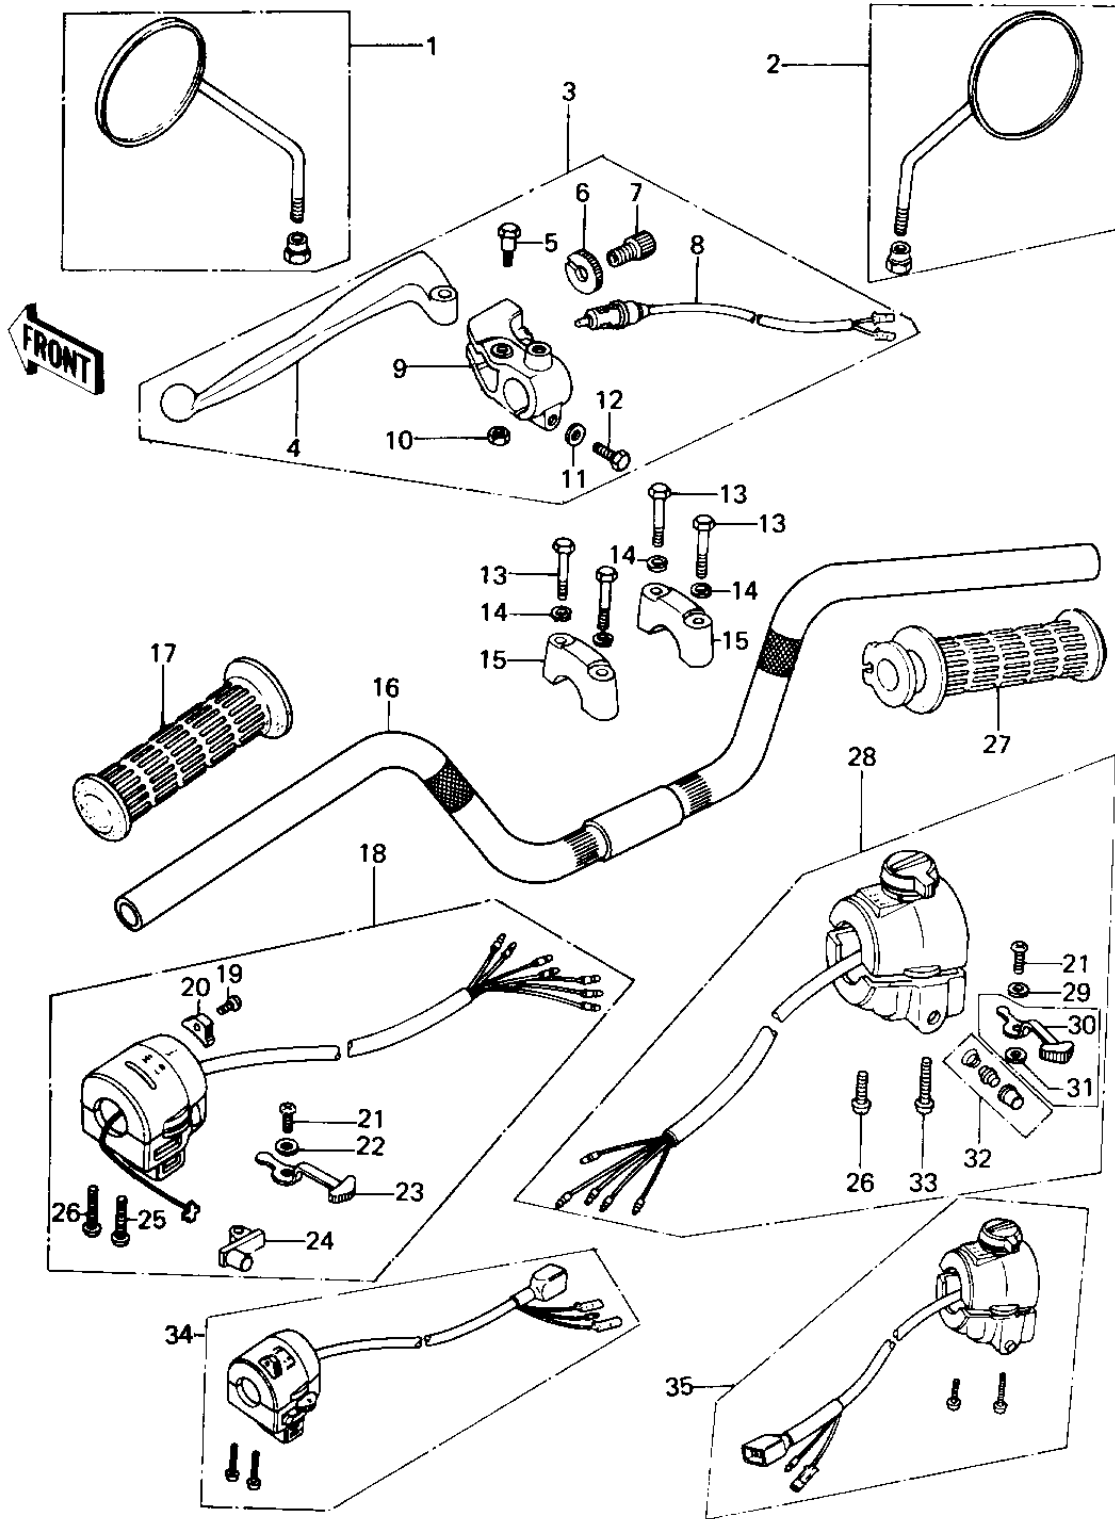

1978 SR PARTS DIAGRAM

HANDLEBAR

1978 SR PARTS LIST

HANDLEBAR

| ITEM NAME | PART NUMBER | QUANTITY |
|---------------------------------|-------------|----------|
| REAR VIEW MIRROR,L.H. (Ref # 1) | 56001-1027 | 1 |
| REAR VIEW MIRROR,R.H. (Ref # 2) | 56001-1028 | 1 |
| LEVER ASSY,CLUTCH (Ref # 3) | 46076-054 | 1 |
| LEVER,CLUTCH (Ref # 4) | 46092-023 | 1 |
| BOLT,HEX HEAD (Ref # 5) | 92007-047 | 1 |
| NUT,CABLE ADJUST NUT (Ref # 6) | 46056-007 | 1 |
| SCREW CABLE ADJUST (Ref # 7) | 46055-003 | 1 |
| SWITCH,CLUTCH (Ref # 8) | 27043-002 | 1 |
| HOLDER,CLUTCH LEVER (Ref # 9) | 46094-019 | 1 |
| NUT,LOCK 6MM (Ref # 10) | 92017-014 | 1 |
| WASHER PLAIN 6MM (Ref # 11) | 410B0600 | 1 |
| BOLT HEX HEAD 6X25 (Ref # 12) | 110N0625 | 1 |
| BOLT 8X38 (Ref # 13) | 92001-1405 | 1 |
| WASHER SPRING 8MM (Ref # 14) | 461F0800 | 1 |
| HOLDER-HANDLEBAR (Ref # 15) | 46012-008 | 1 |
| HANDLEBAR (Ref # 16) | 46003-1018 | 1 |
| HANDLEBAR (Ref # 16) | 46003-1029 | 1 |
| RUBBER,L.H GRIP (Ref # 17) | 46075-028 | 1 |
| CASE ASSY,L.H (Ref # 18) | 46091-055 | 1 |
| SCREW CNTSNK HD 3X8 (Ref # 19) | 221B0308A | 1 |
| KNOB,LIGHTING SW L.H (Ref # 20) | 46044-013 | 1 |
| SCREW PAN HEAD 3X5 (Ref # 21) | 220B0305A | 1 |
| WASHER (Ref # 22) | 92095-010 | 1 |
| KNOB,LIGHTING SW L.H (Ref # 23) | 46043-005 | 1 |
| BUTTON,HORN SWITCH (Ref # 24) | 46028-007 | 1 |
| SCREW-PAN-CROS (Ref # 25) | 220B0535 | 1 |
| SCREW PAN HEAD 5X30 (Ref # 26) | 220B0530 | 1 |
| GRIP ASSY,THROTTLE (Ref # 27) | 46019-038 | 1 |
| HOUSING ASSY,R.H. (Ref # 28) | 46091-1038 | 1 |

1978 SR PARTS LIST

HANDLEBAR

| ITEM NAME | PART NUMBER | QUANTITY |
|----------------------------------|-------------|----------|
| WASHER PLAIN 3MM (Ref # 29) | 410B0300 | 1 |
| SWITCH ASSY,HORN BUTN (Ref # 32) | 27010-1009 | 1 |
| SCREW-PAN-CROS (Ref # 33) | 220B0540 | 1 |
| HOUSING ASSY,CONT,L.H (Ref # 34) | 46091-1048 | 1 |
| HOUSING ASSY,CONT,R.H (Ref # 35) | 46091-1047 | 1 |