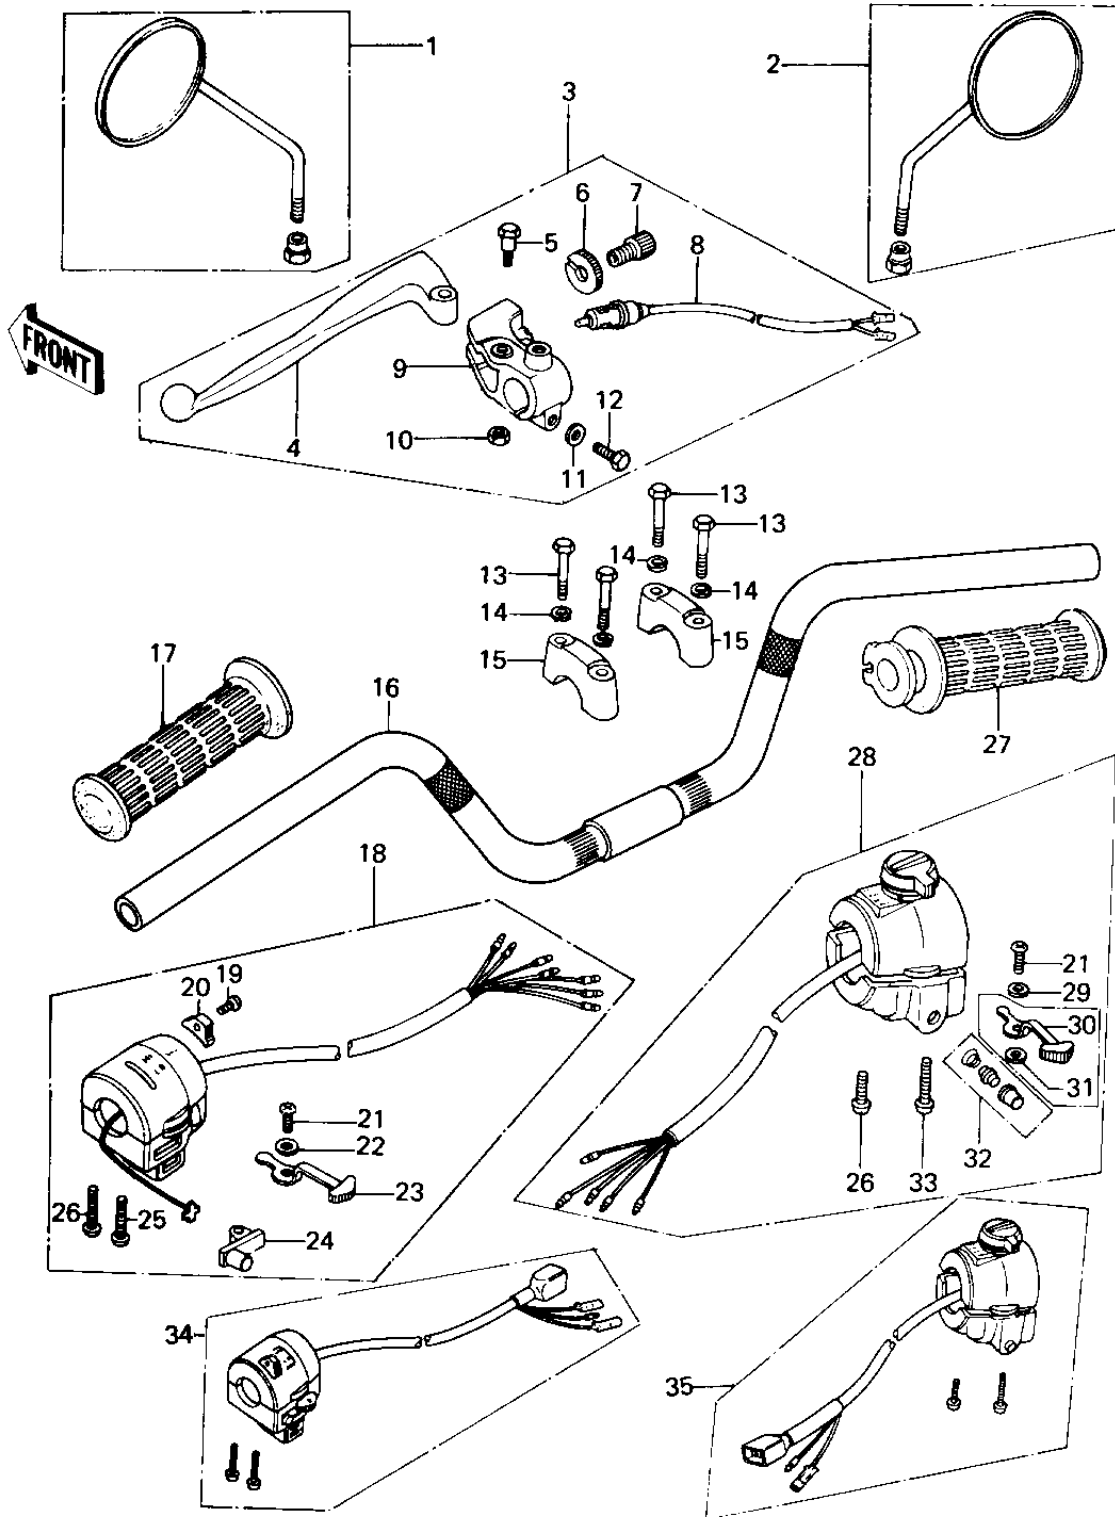

1978 SR PARTS DIAGRAM

HANDLEBAR

1978 SR PARTS LIST

HANDLEBAR

ITEM NAME	PART NUMBER	QUANTITY
REAR VIEW MIRROR,L.H. (Ref # 1)	56001-1027	1
REAR VIEW MIRROR,R.H. (Ref # 2)	56001-1028	1
LEVER ASSY,CLUTCH (Ref # 3)	46076-054	1
LEVER,CLUTCH (Ref # 4)	46092-023	1
BOLT,HEX HEAD (Ref # 5)	92007-047	1
NUT,CABLE ADJUST NUT (Ref # 6)	46056-007	1
SCREW CABLE ADJUST (Ref # 7)	46055-003	1
SWITCH,CLUTCH (Ref # 8)	27043-002	1
HOLDER,CLUTCH LEVER (Ref # 9)	46094-019	1
NUT,LOCK 6MM (Ref # 10)	92017-014	1
WASHER PLAIN 6MM (Ref # 11)	410B0600	1
BOLT HEX HEAD 6X25 (Ref # 12)	110N0625	1
BOLT 8X38 (Ref # 13)	92001-1405	4
WASHER SPRING 8MM (Ref # 14)	461F0800	4
HOLDER-HANDLEBAR (Ref # 15)	46012-008	2
HANDLEBAR (Ref # 16)	46003-1018	1
HANDLEBAR (Ref # 16)	46003-1029	1
RUBBER,L.H GRIP (Ref # 17)	46075-028	1
CASE ASSY,L.H (Ref # 18)	46091-055	1
SCREW CNTSNK HD 3X8 (Ref # 19)	221B0308A	1
KNOB,LIGHTING SW L.H (Ref # 20)	46044-013	1
SCREW PAN HEAD 3X5 (Ref # 21)	220B0305A	2
WASHER (Ref # 22)	92095-010	1
KNOB,LIGHTING SW L.H (Ref # 23)	46043-005	1
BUTTON,HORN SWITCH (Ref # 24)	46028-007	1
SCREW-PAN-CROS (Ref # 25)	220B0535	1
SCREW PAN HEAD 5X30 (Ref # 26)	220B0530	2
GRIP ASSY,THROTTLE (Ref # 27)	46019-038	1
HOUSING ASSY,R.H. CON (Ref # 28)	46091-1031	1

1978 SR PARTS LIST

HANDLEBAR

ITEM NAME	PART NUMBER	QUANTITY
HOUSING ASSY,R.H. (Ref # 28)	46091-1038	1
WASHER PLAIN 3MM (Ref # 29)	410B0300	1
KNOB,LIGHTING SW R.H (Ref # 30)	46043-004	1
WASHER,PLAIN (Ref # 31)	92095-014	1
SWITCH ASSY,HORN BUTN (Ref # 32)	27010-1009	1
SCREW-PAN-CROS (Ref # 33)	220B0540	1
HOUSING ASSY,CONT,L.H (Ref # 34)	46091-1048	1
HOUSING ASSY,CONT,R.H (Ref # 35)	46091-1047	1