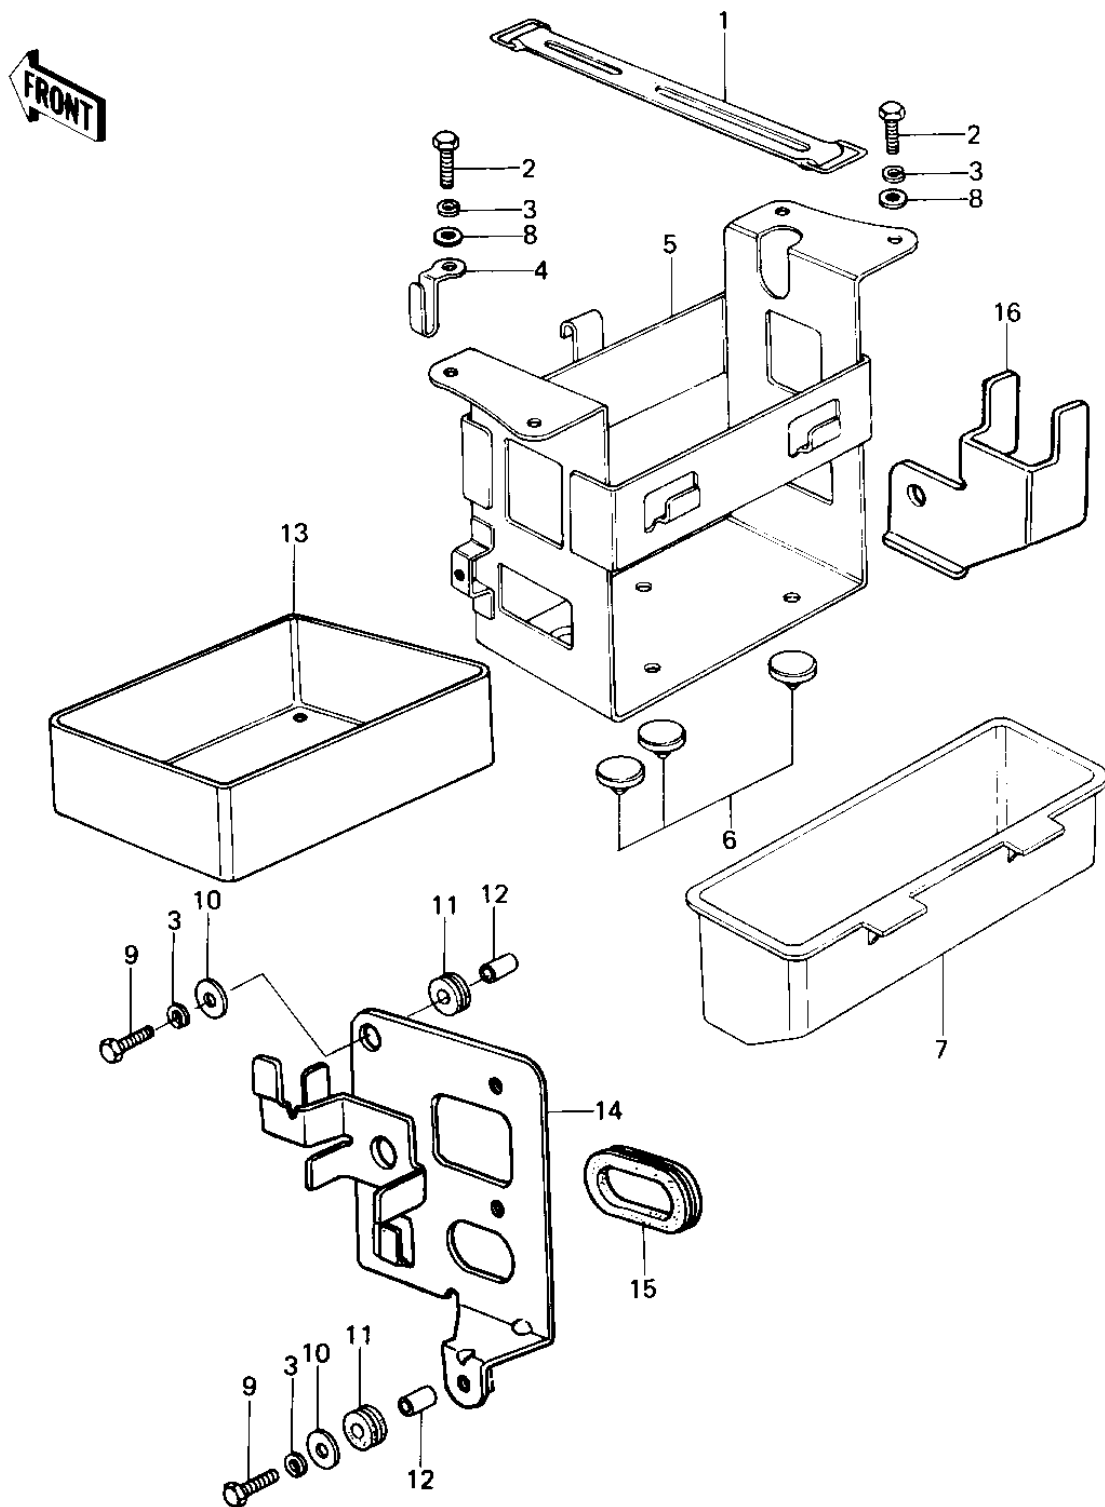

1979 SR PARTS DIAGRAM

BATTERY CASE/TOOL CASE

1979 SR PARTS LIST

BATTERY CASE/TOOL CASE

ITEM NAME	PART NUMBER	QUANTITY
BAND,OIL TANK (Ref # 1)	92072-054	1
BOLT-UPSET,6X12 (Ref # 2)	112G0612	1
WASHER SPRING 6MM (Ref # 3)	461F0600	1
BRACKET,HELMET HOLDER (Ref # 4)	32122-057	1
CASE,BATTERY (Ref # 5)	32097-1005	1
DAMPER RUBBER (Ref # 6)	92075-078	1
CASE,TOOL (Ref # 7)	32098-028	1
WASHER PLAIN 6MM (Ref # 8)	410B0600	1
BOLT-UPSET (Ref # 9)	112G0625	1
WASHER,PLAIN,7MM (Ref # 10)	92022-228	1
DAMPER (Ref # 11)	92075-317	1
COLLAR-CLAMP (Ref # 12)	92027-291	1
CASE,BATTERY (Ref # 13)	32099-015	1
BRACKET,ELECTRO BASE (Ref # 14)	11036-1089	1
GROMMET,ELECTO BASE (Ref # 15)	92071-1007	1
BRACKET,SWITCH (Ref # 16)	11034-1158	1