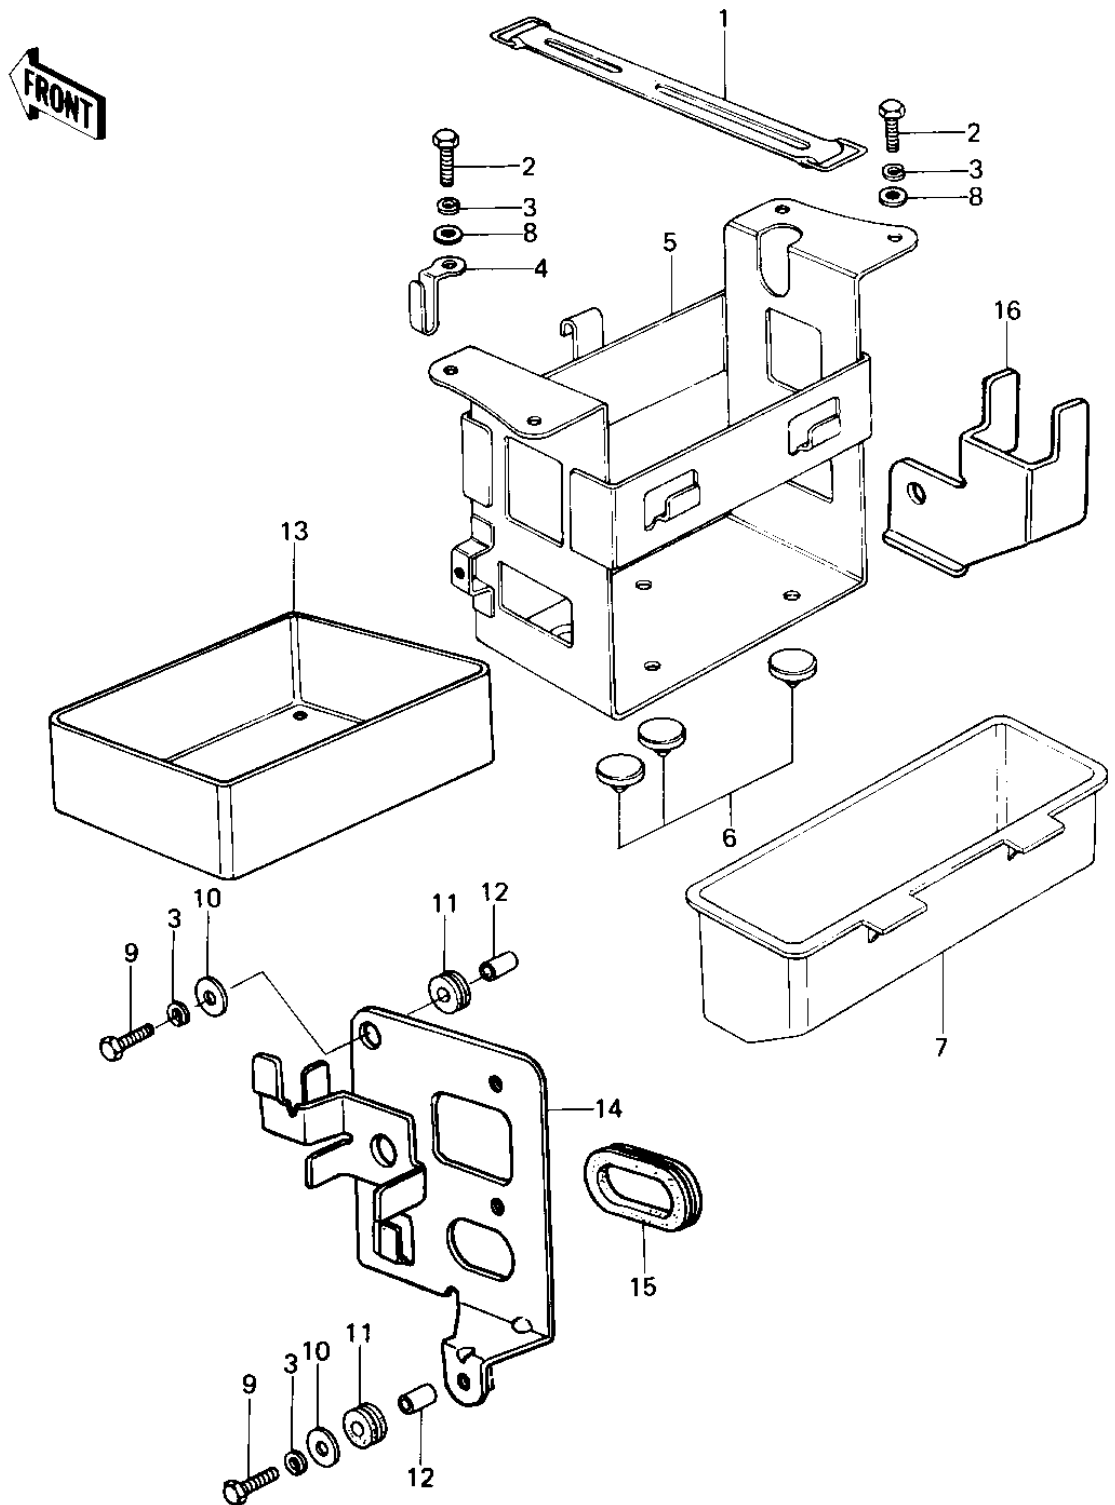

1978 SR PARTS DIAGRAM BATTERY CASE/TOOL CASE

1978 SR PARTS LIST

BATTERY CASE/TOOL CASE

ITEM NAME	PART NUMBER	QUANTITY
BAND,OIL TANK (Ref # 1)	92072-054	1
BOLT-UPSET,6X12 (Ref # 2)	112G0612	1
WASHER SPRING 6MM (Ref # 3)	461F0600	1
BRACKET,HELMET HOLDER (Ref # 4)	32122-057	1
CASE,BATTERY (Ref # 5)	32097-1005	1
DAMPER RUBBER (Ref # 6)	92075-078	1
CASE,TOOL (Ref # 7)	32098-028	1
WASHER PLAIN 6MM (Ref # 8)	410B0600	1
BOLT-UPSET (Ref # 9)	112G0625	1
WASHER,PLAIN,7MM (Ref # 10)	92022-228	1
DAMPER (Ref # 11)	92075-317	1
COLLAR-CLAMP (Ref # 12)	92027-291	1
CASE,BATTERY (Ref # 13)	32099-015	1
BRACKET,ELECTRO BASE (Ref # 14)	11036-1089	1
GROMMET,ELECTO BASE (Ref # 15)	92071-1007	1
BRACKET,SWITCH (Ref # 16)	11034-1158	1