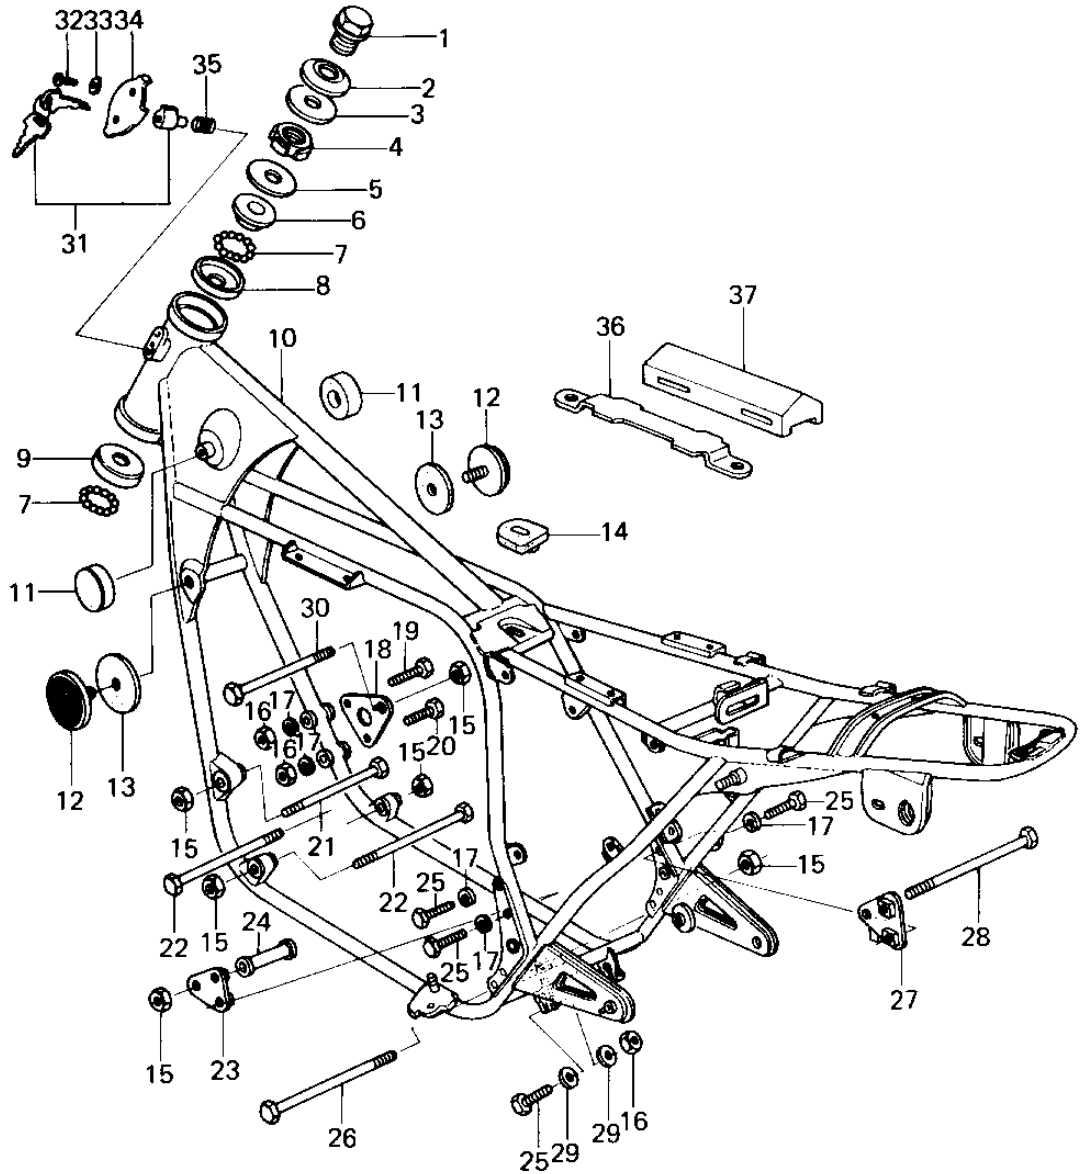

1979 SR PARTS DIAGRAM

FRAME/FRAME FITTINGS

1979 SR PARTS LIST

FRAME/FRAME FITTINGS

ITEM NAME	PART NUMBER	QUANTITY
BOLT,STEERG STEM HEAD (Ref # 1)	92007-031	1
WASHER,STEERG STM HD (Ref # 2)	92022-230	1
WASHER,WAVE (Ref # 3)	46100-003	1
NUT STEERING STEM LCK (Ref # 4)	92090-007	1
CAP, STEERING STEM (Ref # 5)	46098-016	1
CONE,STRNG STM BRNG (Ref # 6)	92047-011	1
BALL STEEL 1/4' (Ref # 7)	600A0800	1
RACE STRNG STEM BERNG (Ref # 8)	92048-006	1
RACE,STRNG STM BRNG (Ref # 9)	92048-008	1
FRAME (Ref # 10)	32002-1015	1
DAMPER RUBBER-FL TANK (Ref # 11)	92075-101	1
REFLECTOR,REFLEX (Ref # 12)	28012-016	1
DAMPER RUBBER,REFLECT (Ref # 13)	92094-011	1
DAMPER RUBBER FUEL TA (Ref # 14)	92075-295	1
NUT,LOCK,10MM (Ref # 15)	92019-021	1
NUT,8MM (Ref # 16)	311B0800	1
WASHER SPRING 8MM (Ref # 17)	461F0800	1
PLATE,FRONT ENG.MOUNT (Ref # 18)	32030-063	1
BOLT-8X63 (Ref # 19)	92001-1397	1
BOLT,HEX HEAD,8X59 (Ref # 20)	110G0859	1
BOLT,HEX HEAD,10X72 (Ref # 21)	92001-1049	1
BOLT,HEX HEAD,10X84 (Ref # 22)	92001-1048	1
PLATE,RR ENG MONT,L.H (Ref # 23)	32030-064	1
COLLAR,L=54MM. (Ref # 24)	92027-275	1
BOLT (Ref # 25)	92001-1578	1
BOLT,HEX HEAD,10X219 (Ref # 26)	92091-032	1
PLATE,RR ENG MONT,R.H (Ref # 27)	32030-065	1
BOLT,ENGINE MOUNTING (Ref # 28)	92091-023	1
WASHER PLAIN 8MM (Ref # 29)	410B0800	1

1979 SR PARTS LIST

FRAME/FRAME FITTINGS

ITEM NAME	PART NUMBER	QUANTITY
BOLT,HEX HEAD,10X46 (Ref # 30)	92001-1050	1
LOCK-ASSY,STEERING (Ref # 31)	27016-5009	2
SCREW-TAPPING (Ref # 32)	92008-007	1
WASHER (Ref # 33)	92097-003	1
CAP,STEERING LOCK (Ref # 34)	11012-1134	1
SPRING-STEERING LOCK (Ref # 35)	27032-001	1
BRACKET,IGNITION COIL (Ref # 36)	11034-1125	1
DAMPER,IGNITION COIL (Ref # 37)	92075-1033	1