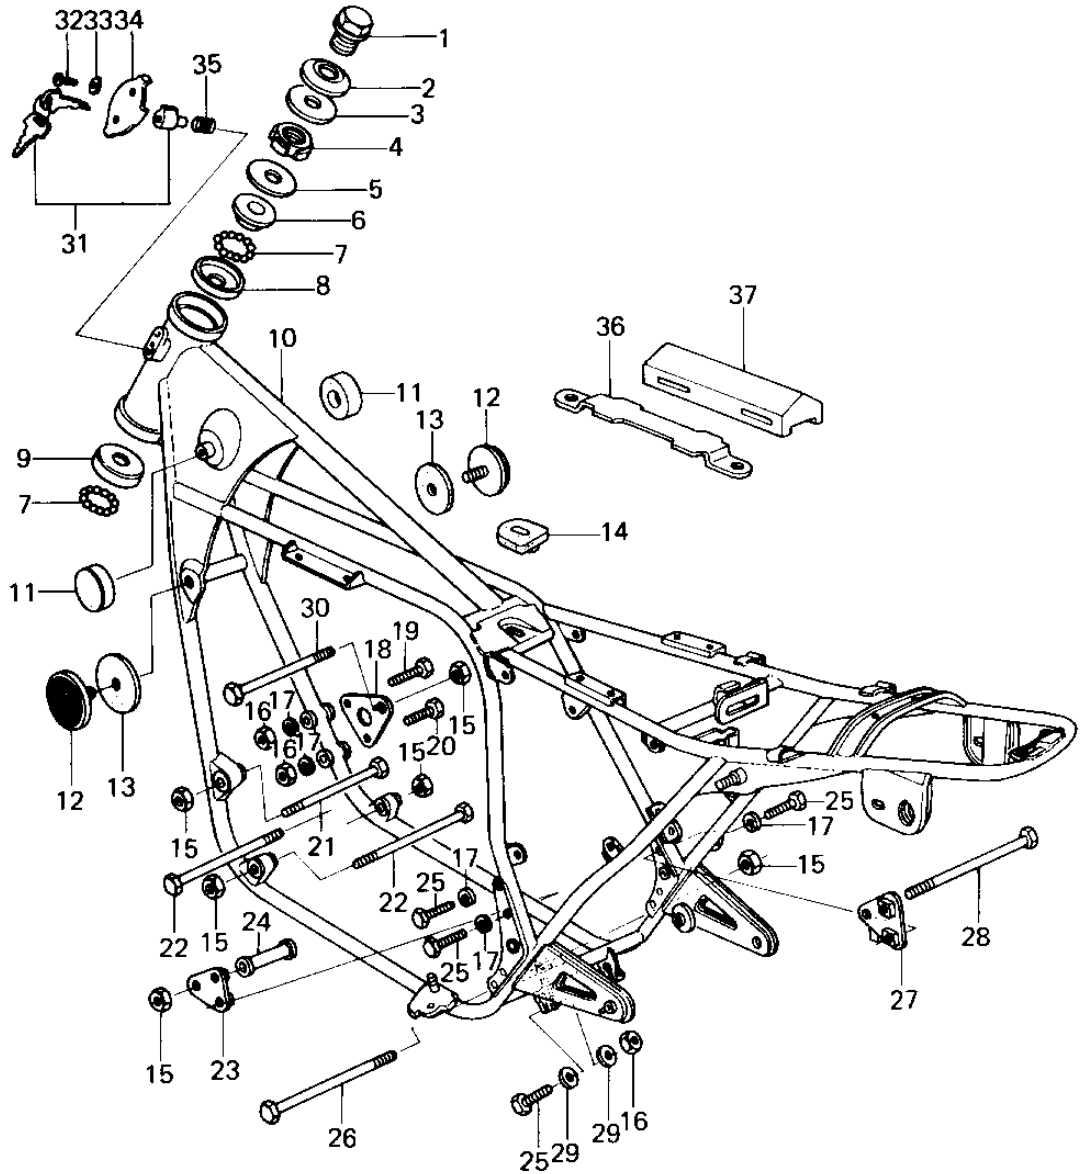

1978 SR PARTS DIAGRAM

FRAME/FRAME FITTINGS

1978 SR PARTS LIST

FRAME/FRAME FITTINGS

ITEM NAME	PART NUMBER	QUANTITY
BOLT,STEERG STEM HEAD (Ref # 1)	92007-031	1
WASHER,STEERG STM HD (Ref # 2)	92022-230	1
WASHER,WAVE (Ref # 3)	46100-003	1
NUT STEERING STEM LCK (Ref # 4)	92090-007	1
CAP, STEERING STEM (Ref # 5)	46098-016	1
CONE,STRNG STM BRNG (Ref # 6)	92047-011	1
BALL STEEL 1/4' (Ref # 7)	600A0800	1
RACE STRNG STEM BERNG (Ref # 8)	92048-006	1
RACE,STRNG STM BRNG (Ref # 9)	92048-008	1
FRAME (Ref # 10)	32002-1015	1
DAMPER RUBBER-FL TANK (Ref # 11)	92075-101	1
REFLECTOR,REFLEX (Ref # 12)	28012-016	1
DAMPER RUBBER,REFLECT (Ref # 13)	92094-011	1
DAMPER RUBBER FUEL TA (Ref # 14)	92075-295	1
NUT,LOCK,10MM (Ref # 15)	92019-021	1
NUT,8MM (Ref # 16)	311B0800	1
WASHER SPRING 8MM (Ref # 17)	461F0800	1
PLATE,FRONT ENG.MOUNT (Ref # 18)	32030-063	1
BOLT-8X63 (Ref # 19)	92001-1397	1
BOLT,HEX HEAD,8X59 (Ref # 20)	110G0859	1
BOLT,HEX HEAD,10X72 (Ref # 21)	92001-1049	1
BOLT,HEX HEAD,10X84 (Ref # 22)	92001-1048	1
PLATE,RR ENG MONT,L.H (Ref # 23)	32030-064	1
COLLAR,L=54MM. (Ref # 24)	92027-275	1
BOLT (Ref # 25)	92001-1578	1
BOLT,HEX HEAD,10X219 (Ref # 26)	92091-032	1
PLATE,RR ENG MONT,R.H (Ref # 27)	32030-065	1
BOLT,ENGINE MOUNTING (Ref # 28)	92091-023	1
WASHER PLAIN 8MM (Ref # 29)	410B0800	1

1978 SR PARTS LIST

FRAME/FRAME FITTINGS

ITEM NAME	PART NUMBER	QUANTITY
BOLT,HEX HEAD,10X46 (Ref # 30)	92001-1050	1
LOCK-ASSY,STEERING (Ref # 31)	27016-5009	2
SCREW-TAPPING (Ref # 32)	92008-007	1
WASHER (Ref # 33)	92097-003	1
CAP,STEERING LOCK (Ref # 34)	11012-1134	1
SPRING-STEERING LOCK (Ref # 35)	27032-001	1
BRACKET,IGNITION COIL (Ref # 36)	11034-1125	1
DAMPER,IGNITION COIL (Ref # 37)	92075-1033	1