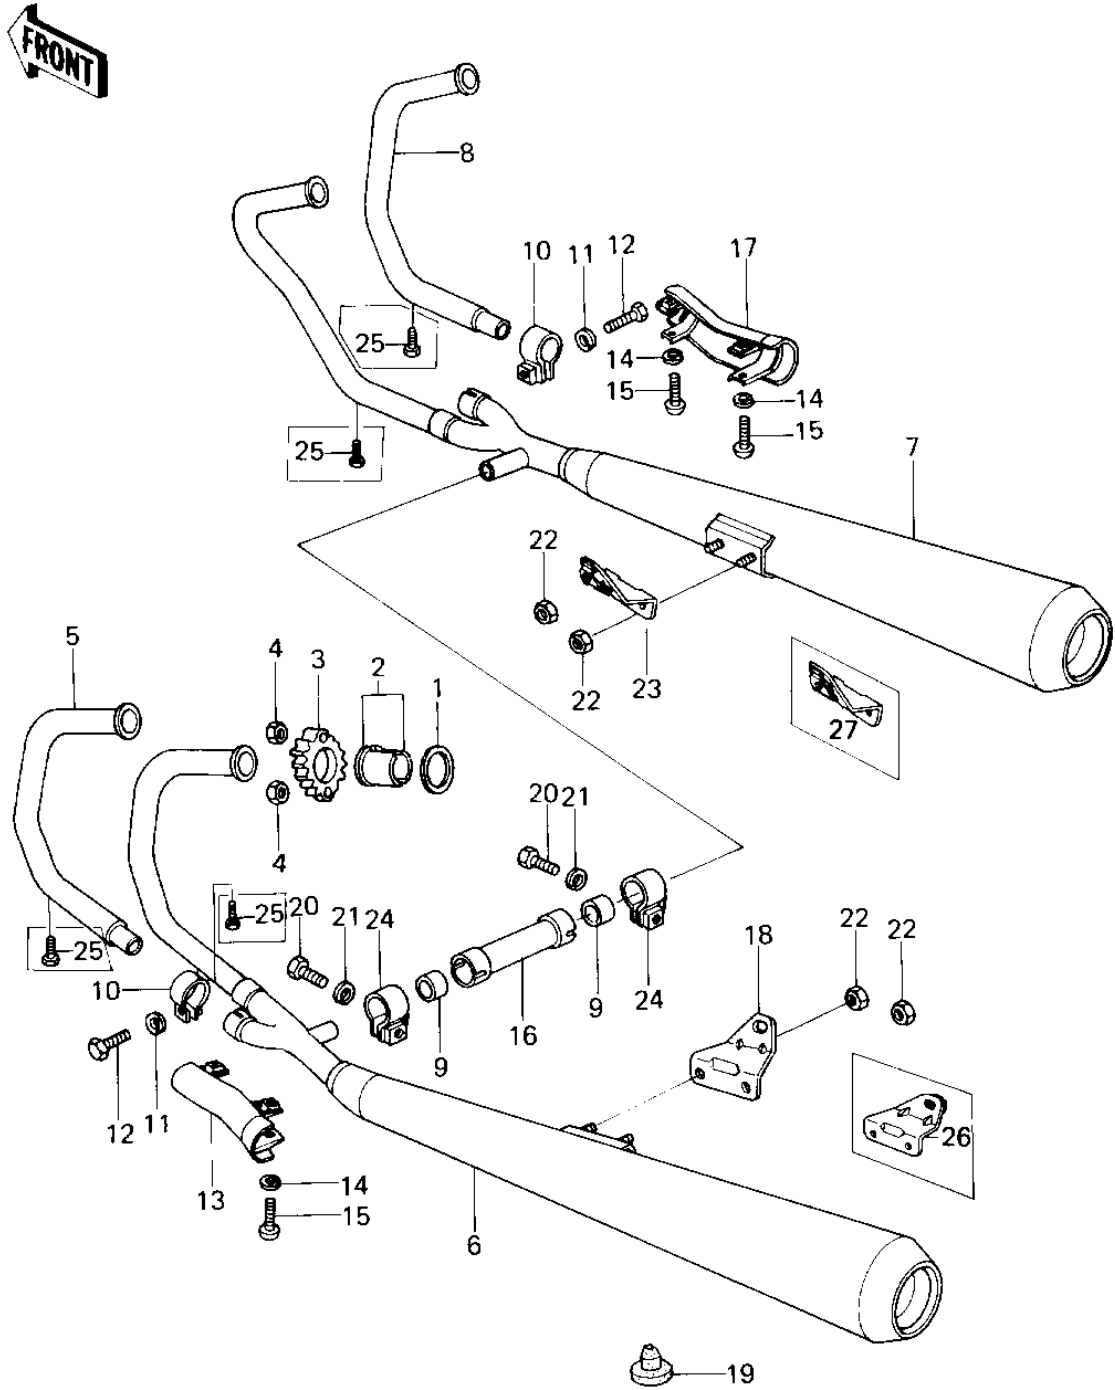

## 1979 SR PARTS DIAGRAM

MUFFLERS

## 1979 SR PARTS LIST

### MUFFLERS

ITEM NAME	PART NUMBER	QUANTITY
GASKET,EXHAUST PIPE H (Ref # 1)	11009-1866	1
COLLAR,EXHAUST PIPE (Ref # 2)	92027-264	1
HOLDER,EXHAUST PIPE (Ref # 3)	18069-1006	1
NUT,LOCK 6MM (Ref # 4)	92017-014	1
PIPE,EXHAUST,#2 (Ref # 5)	18049-1051	1
PIPE,EXHAUST,#2 (Ref # 5)	18049-1036	1
MUFFLER,L.H. (Ref # 6)	18001-1024	1
MUFFLER ASSY,L.H (Ref # 6)	18001-1035	1
MUFFLER,R.H. (Ref # 7)	18001-1025	2
PIPE EXHAUST,#4 (Ref # 8)	18049-1024	1
PIPE,EXHAUST,#4 (Ref # 8)	18049-1038	1
GASKET,MUFFLER CONNEC (Ref # 9)	11060-1051	1
CLAMP,EXHAUST PIPE (Ref # 10)	92037-1224	1
WASHER SPRING 8MM (Ref # 11)	461F0800	2
BOLT-SMALL-UPSET,8X30 (Ref # 12)	115G0830	2
COVER,MUFFLER,L.H. (Ref # 13)	14025-1029	1
WASHER SPRING 6MM (Ref # 14)	461F0600	1
SCREW PAN HEAD 6X40 (Ref # 15)	220B0640	1
PIPE,MUFFLER CONNECT1 (Ref # 16)	32032-1671	1
COVER,MUFFLER,R.H. (Ref # 17)	14025-1030	1
BRACKET,MUFFLER,L.H. (Ref # 18)	32069-1041	2
DAMPER RUBBER,MAIN ST (Ref # 19)	92075-1002	1
NUT,LOCK,8MM (Ref # 22)	92017-013	1
BRACKET,MUFFLER,R.H. (Ref # 23)	32069-1042	2
CLAMP,PIPE,35MM (Ref # 24)	92037-1223	1
BOLT (6X10) (Ref # 25)	110R0610	1