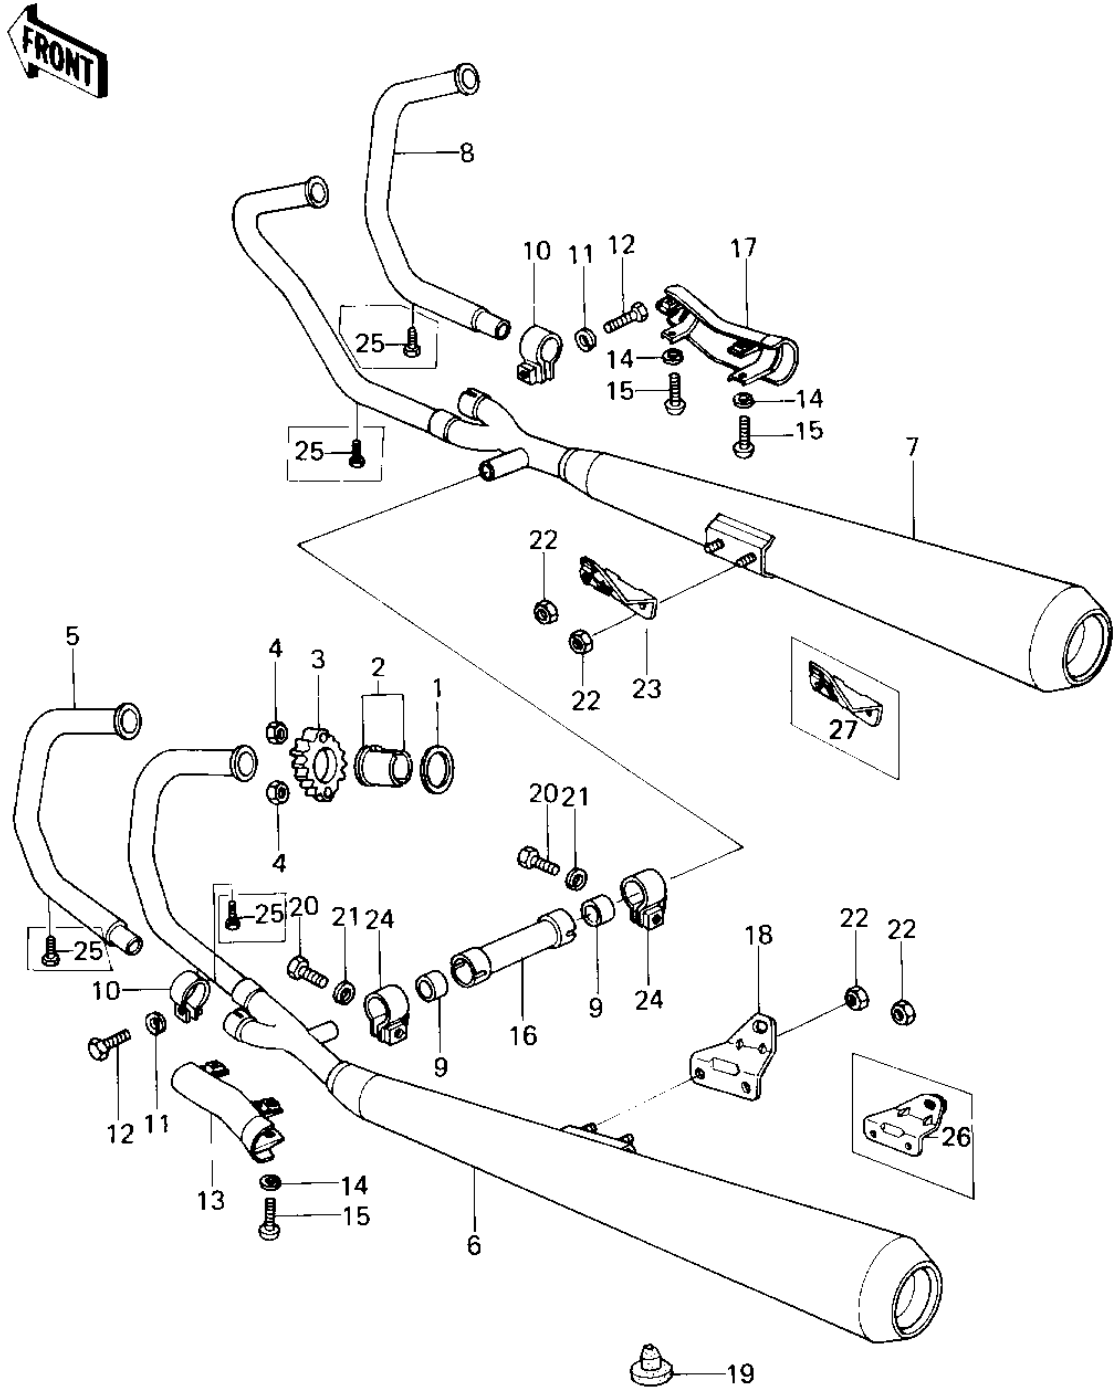

1978 SR PARTS DIAGRAM

MUFFLERS

1978 SR PARTS LIST

MUFFLERS

ITEM NAME	PART NUMBER	QUANTITY
GASKET,EXHAUST PIPE H (Ref # 1)	11009-1866	1
COLLAR,EXHAUST PIPE (Ref # 2)	92027-264	1
HOLDER,EXHAUST PIPE (Ref # 3)	18069-1006	1
NUT,LOCK 6MM (Ref # 4)	92017-014	1
PIPE,EXHAUST,#2 (Ref # 5)	18049-1051	1
MUFFLER,L.H. (Ref # 6)	18001-1024	1
MUFFLER,R.H. (Ref # 7)	18001-1025	1
PIPE EXHAUST,#4 (Ref # 8)	18049-1024	1
GASKET,MUFFLER CONNEC (Ref # 9)	11060-1051	1
CLAMP,EXHAUST PIPE (Ref # 10)	92037-1224	1
WASHER SPRING 8MM (Ref # 11)	461F0800	2
BOLT-SMALL-UPSET,8X30 (Ref # 12)	115G0830	2
COVER,MUFFLER,L.H. (Ref # 13)	14025-1029	1
WASHER SPRING 6MM (Ref # 14)	461F0600	1
SCREW PAN HEAD 6X40 (Ref # 15)	220B0640	1
PIPE,MUFFLER CONNECT1 (Ref # 16)	32032-1671	1
COVER,MUFFLER,R.H. (Ref # 17)	14025-1030	1
BRACKET,MUFFLER,L.H. (Ref # 18)	32069-1041	2
DAMPER RUBBER,MAIN ST (Ref # 19)	92075-1002	1
NUT,LOCK,8MM (Ref # 22)	92017-013	1
BRACKET,MUFFLER,R.H. (Ref # 23)	32069-1042	2
CLAMP,PIPE,35MM (Ref # 24)	92037-1223	1