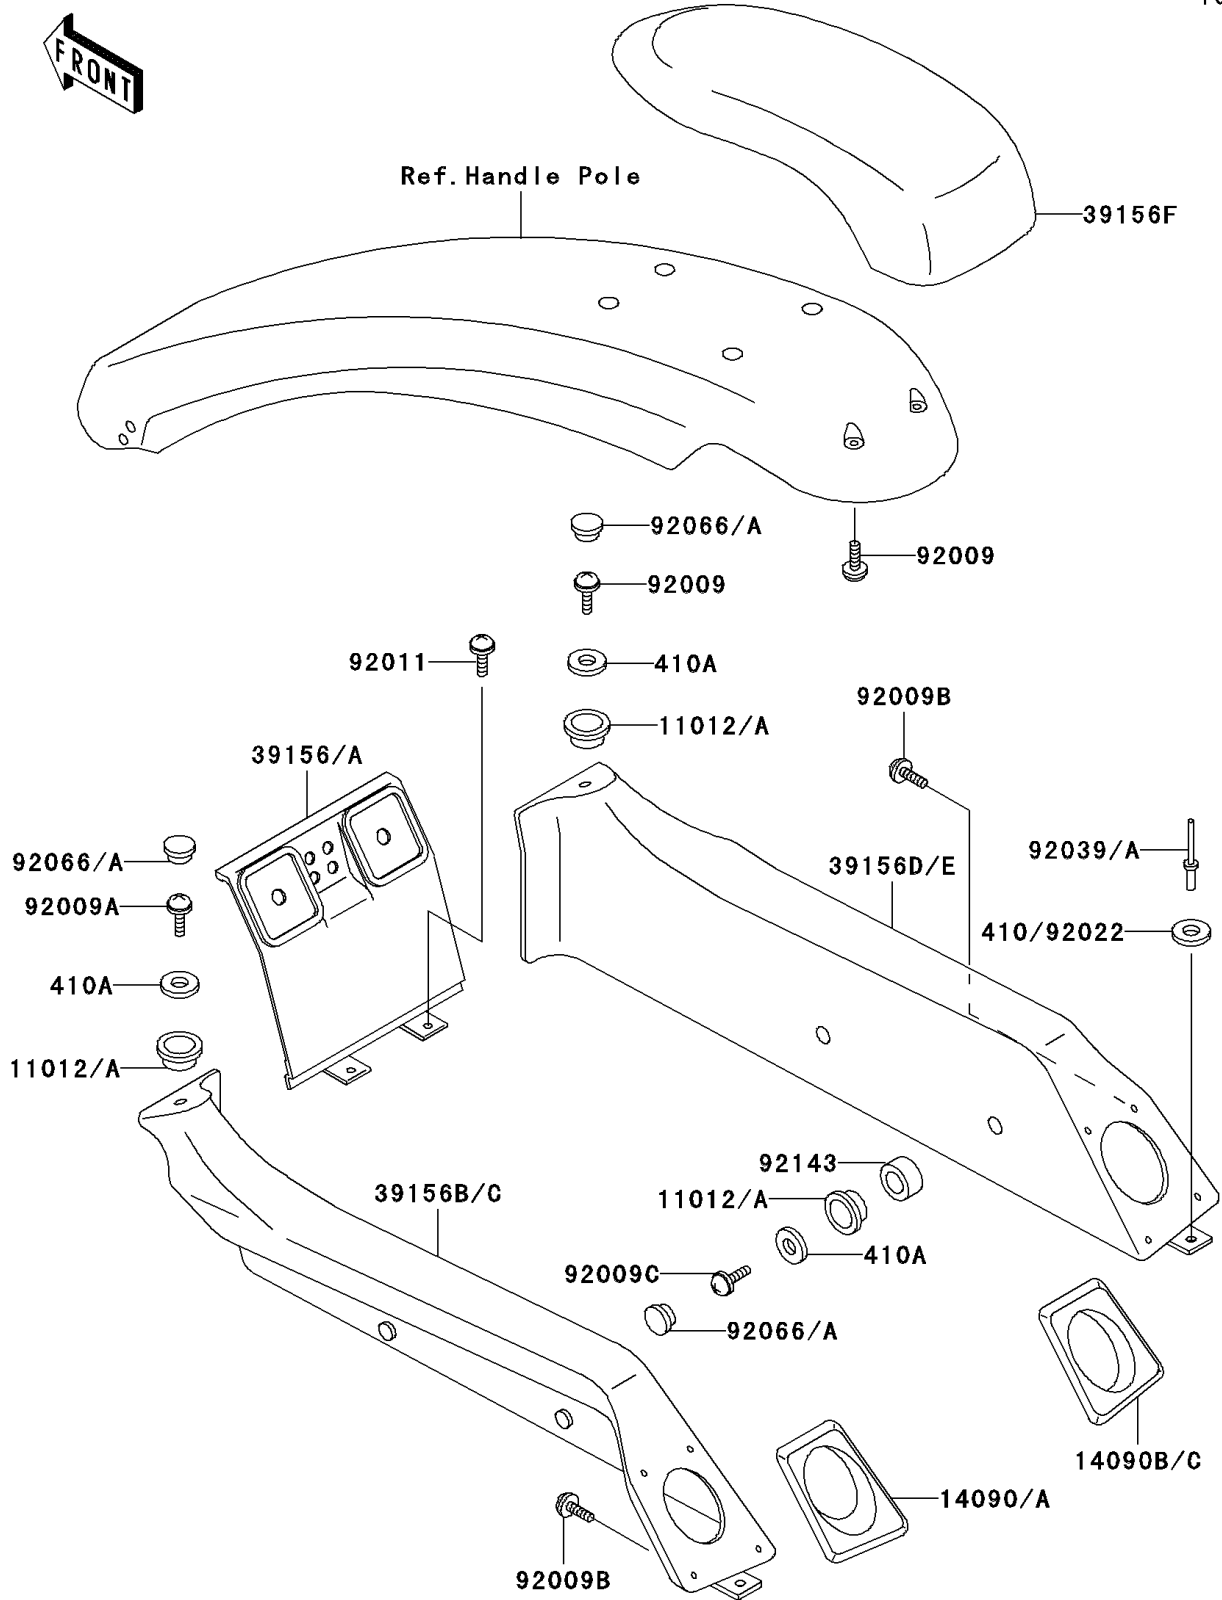

1998 SXI PRO PARTS DIAGRAM

Pads

F3147

1998 SXI PRO PARTS LIST

Pads

ITEM NAME	PART NUMBER	QUANTITY
W-PLAIN-S,5MM (Ref # 410)	410S0500	1
WASHER-PLAIN-SMALL,6MM (Ref # 410A)	410S0600	1
CAP,VIOLET (Ref # 11012)	11012-3760-RE	1
COVER,DECK PAD,LH,VIOLET (Ref # 14090)	14090-3716-RE	1
COVER,DECK PAD,RH,VIOLET (Ref # 14090B)	14090-3717-RE	1
PAD,DECK,CNT,VIOLET (Ref # 39156A)	39156-3752-PJ	1
PAD,DECK,LH,J.S.VIOLET (Ref # 39156C)	39156-3761-PJ	1
PAD,DECK,RH,J.S.VIOLET (Ref # 39156E)	39156-3762-PJ	1
PAD,HANDLE POLE,UPP,BLACK (Ref # 39156F)	39156-3787-MA	1
SCREW,TAPPING,5X20 (Ref # 92009)	92009-3716	1
SCREW,TAPPING,5X30 (Ref # 92009A)	92009-3794	1
SCREW,TAPPING,3X10 (Ref # 92009B)	92009-3802	1
SCREW,TAPPING,5X25 (Ref # 92009C)	92009-3803	1
SCREW,TAPPING (Ref # 92011)	92011-561	1
RIVET (Ref # 92039)	92039-3747	1
PLUG,VIOLET (Ref # 92066)	92066-3738-RE	1
COLLAR,6X10X5 (Ref # 92143)	92143-3737	1