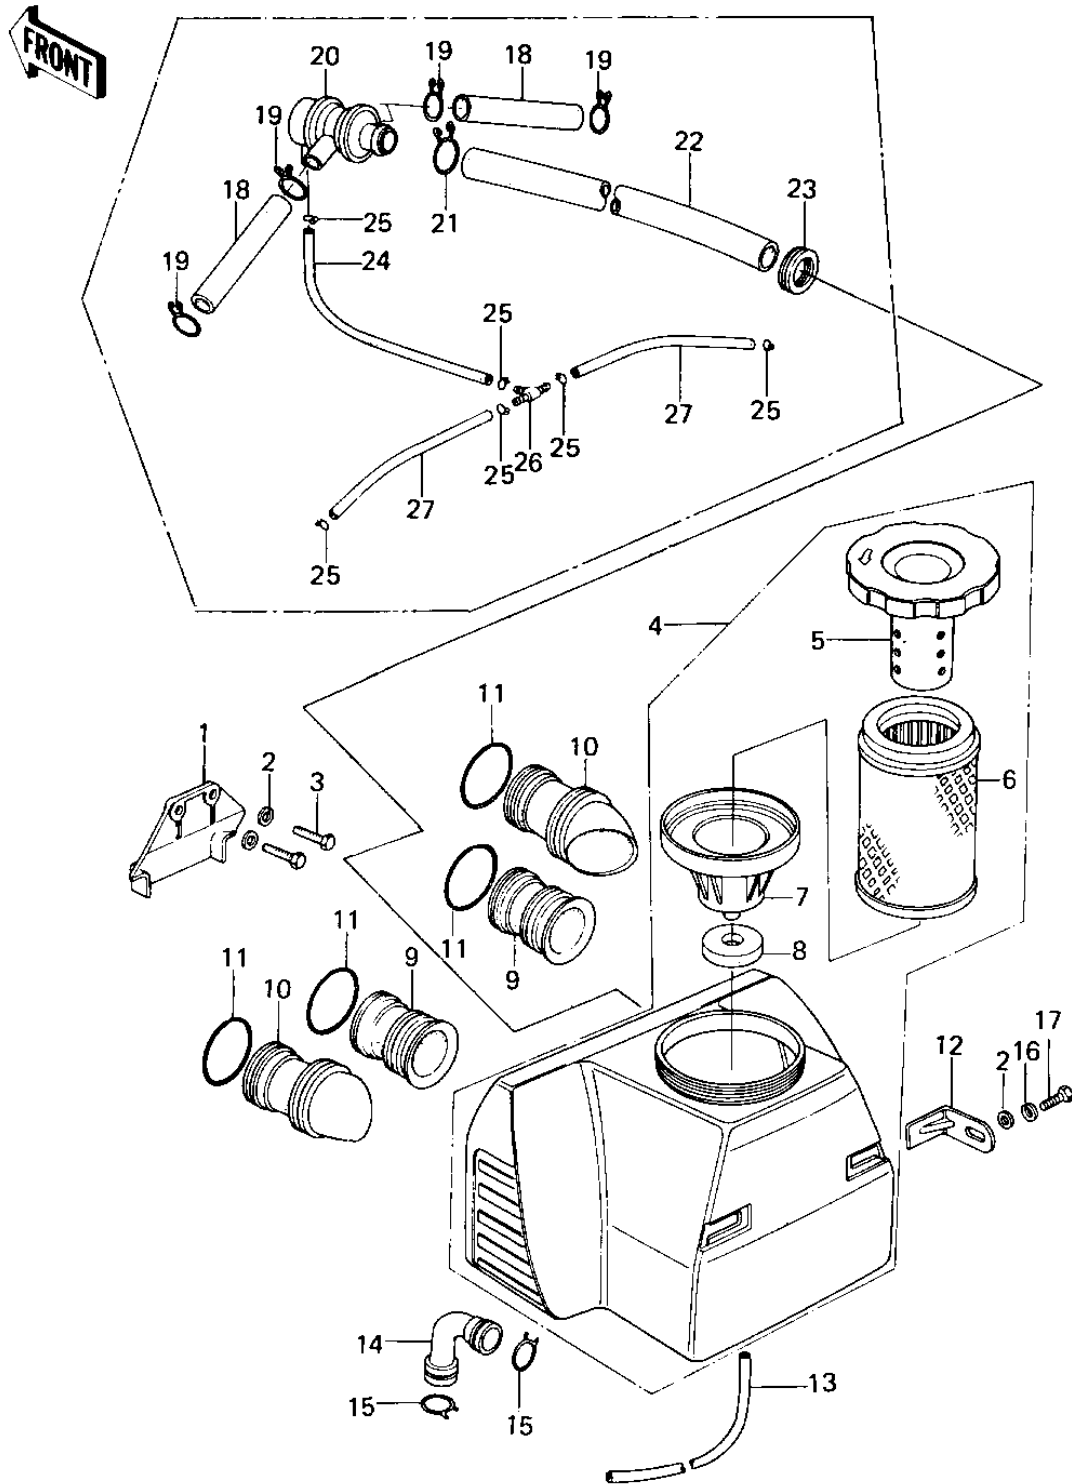

## 1979 SR PARTS DIAGRAM

AIR CLEANER

## 1979 SR PARTS LIST

### AIR CLEANER

ITEM NAME	PART NUMBER	QUANTITY
BAFFLE PLT,AIR CLEANER (Ref # 1)	11019-003	1
WASHER PLAIN 6MM (Ref # 2)	411B0600	1
BOLT-UPSET (Ref # 3)	112G0618	1
FILTER-ASSY (Ref # 4)	11010-1079	1
FILTER-ASSY-AIR (Ref # 4)	11010-1078	1
CAP,AIR CLEANER (Ref # 5)	11012-069	1
ELEMENT,AIR CLNR (Ref # 6)	11013-1006	1
HOLDER,INLET PIPE (Ref # 7)	11033-006	1
GASKET,HOLDER (Ref # 8)	11039-003	1
INLET DUCT,#2,3 (Ref # 9)	11015-057	1
INLET PIPE,#1.4 (Ref # 10)	11015-063	1
SPRING COIL (Ref # 11)	92081-047	1
BRACKET,AIR CLEANER (Ref # 12)	32070-038	1
UNAVAILABLE IN PRICE BOOK (Ref # 13)	700Q6200	1
TUBE,BREATHER (Ref # 14)	92059-137	1
CLAMP BREATHER PIPE (Ref # 15)	92037-028	1
WASHER SPRING 6MM (Ref # 16)	461F0600	1
BOLT-UPSET,6X12 (Ref # 17)	112G0612	1
TUBE,14X20X100 (Ref # 18)	92059-1042	1
CLAMP,BREATHER TUBE (Ref # 19)	92037-213	1
VALVE ASSY,AIR SWITCH (Ref # 20)	16126-1005	1
CLAMP (Ref # 21)	92037-1076	1
TUBE,19X25X415 (Ref # 22)	92059-1041	1
GROMMET,AIR CLEANER (Ref # 23)	92071-1013	1
TUBE,4X9X290 (Ref # 24)	92059-1043	1
CLAMP-PIPE (Ref # 25)	92037-072	1
FITTING,TUBE (Ref # 26)	92005-1017	1
TUBE,VACUUM,LONG (Ref # 27)	92059-1162	1