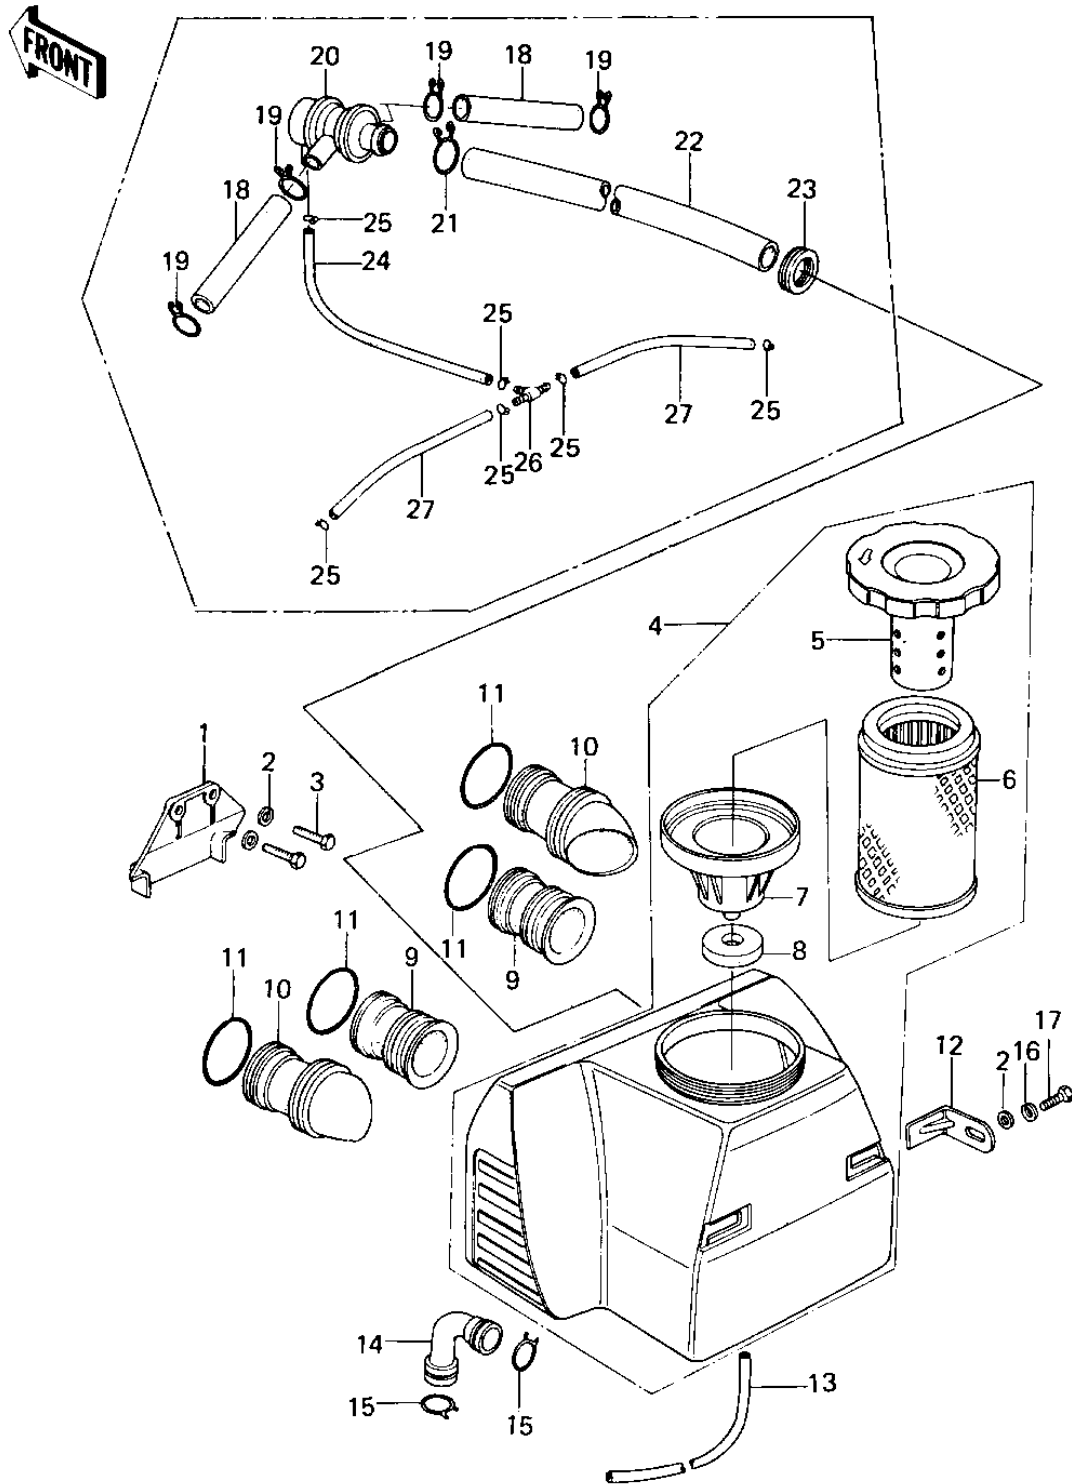

1978 SR PARTS DIAGRAM

AIR CLEANER

1978 SR PARTS LIST

AIR CLEANER

| ITEM NAME | PART NUMBER | QUANTITY |
|--------------------------------------|-------------|----------|
| BAFFLE PLT,AIR CLEANER (Ref # 1) | 11019-003 | 1 |
| WASHER PLAIN 6MM (Ref # 2) | 411B0600 | 1 |
| BOLT-UPSET (Ref # 3) | 112G0618 | 1 |
| FILTER-ASSY (Ref # 4) | 11010-1079 | 2 |
| CAP,AIR CLEANER (Ref # 5) | 11012-069 | 1 |
| ELEMENT,AIR CLNR (Ref # 6) | 11013-1006 | 1 |
| HOLDER,INLET PIPE (Ref # 7) | 11033-006 | 1 |
| GASKET,HOLDER (Ref # 8) | 11039-003 | 1 |
| INLET DUCT,#2,3 (Ref # 9) | 11015-057 | 1 |
| INLET PIPE,#1.4 (Ref # 10) | 11015-063 | 1 |
| SPRING COIL (Ref # 11) | 92081-047 | 1 |
| BRACKET,AIR CLEANER (Ref # 12) | 32070-038 | 1 |
| UNAVAILABLE IN PRICE BOOK (Ref # 13) | 700Q6200 | 1 |
| TUBE,BREATHING (Ref # 14) | 92059-137 | 1 |
| CLAMP BREATHING PIPE (Ref # 15) | 92037-028 | 1 |
| WASHER SPRING 6MM (Ref # 16) | 461F0600 | 1 |
| BOLT-UPSET,6X12 (Ref # 17) | 112G0612 | 1 |