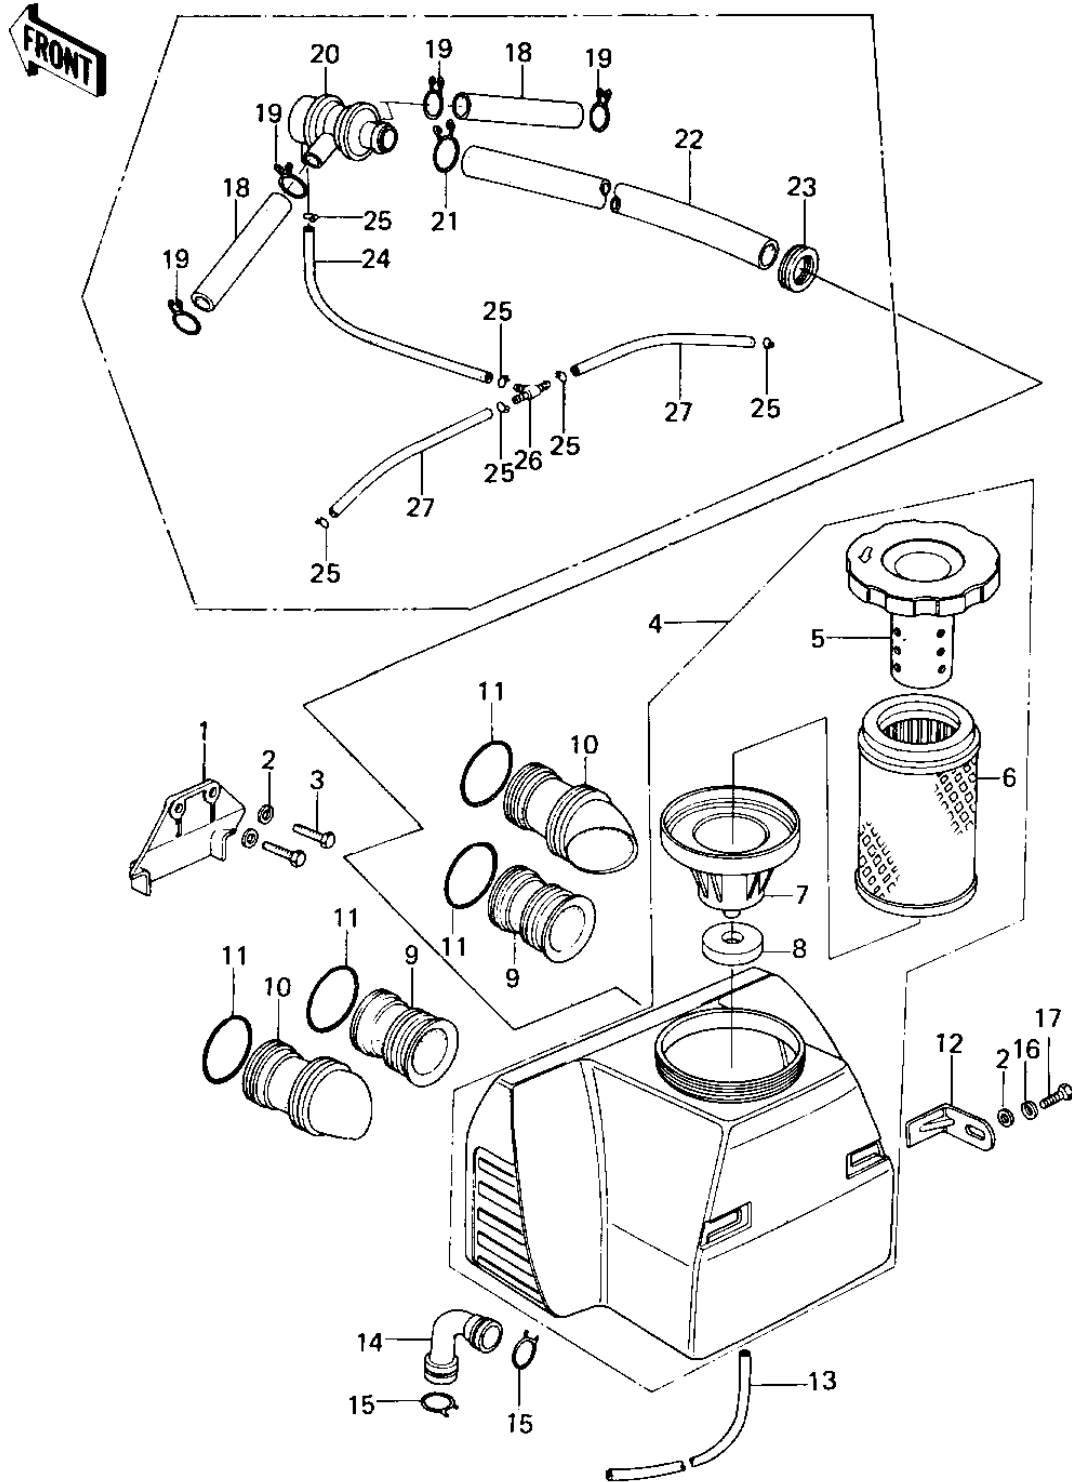

# 1978 SR PARTS DIAGRAM

AIR CLEANER

# 1978 SR PARTS LIST

## AIR CLEANER

ITEM NAME	PART NUMBER	QUANTITY
BAFFLE PLT,AIR CLEANER (Ref # 1)	11019-003	1
WASHER PLAIN 6MM (Ref # 2)	411B0600	4
BOLT-UPSET (Ref # 3)	112G0618	2
FILTER-ASSY (Ref # 4)	11010-1079	1
FILTER-ASSY (Ref # 4)	11010-1079	1
CAP,AIR CLEANER (Ref # 5)	11012-069	1
ELEMENT,AIR CLNR (Ref # 6)	11013-1006	1
HOLDER,INLET PIPE (Ref # 7)	11033-006	1
GASKET,HOLDER (Ref # 8)	11039-003	1
INLET DUCT,#2,3 (Ref # 9)	11015-057	2
INLET PIPE,#1.4 (Ref # 10)	11015-063	2
SPRING COIL (Ref # 11)	92081-047	4
BRACKET,AIR CLEANER (Ref # 12)	32070-038	2
UNAVAILABLE IN PRICE BOOK (Ref # 13)	700Q6200	1
TUBE,BREATHER (Ref # 14)	92059-137	1
CLAMP BREATHER PIPE (Ref # 15)	92037-028	2
WASHER SPRING 6MM (Ref # 16)	461F0600	2
BOLT-UPSET,6X12 (Ref # 17)	112G0612	2