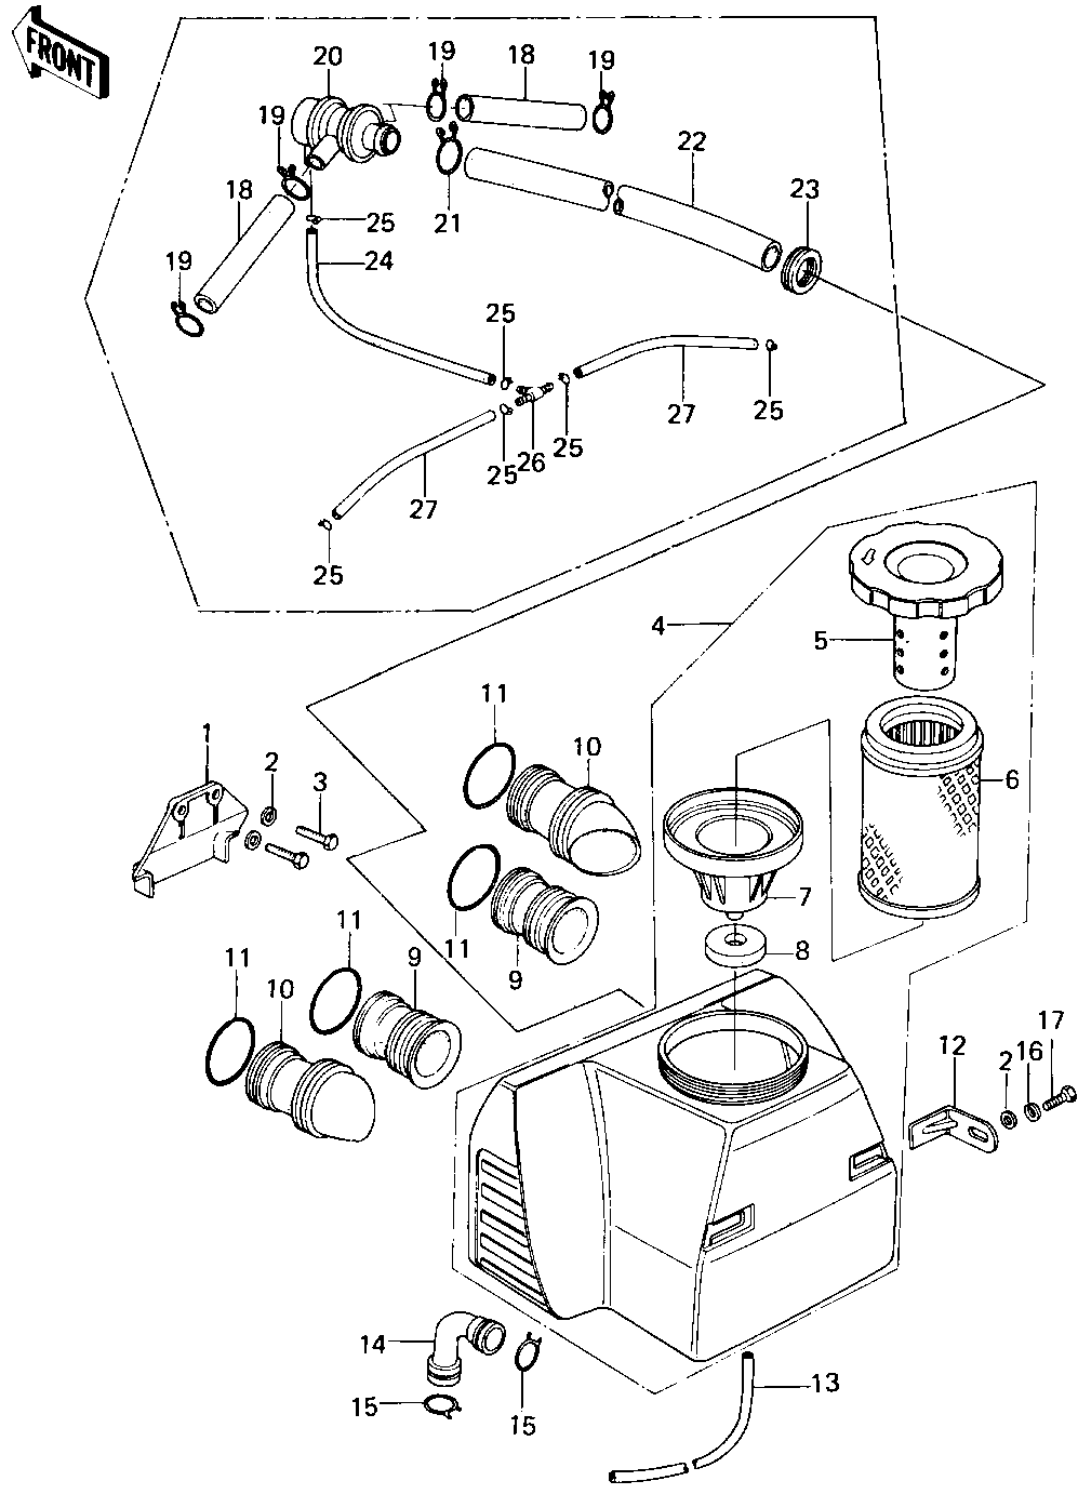

# 1978 SR PARTS DIAGRAM

AIR CLEANER

# 1978 SR PARTS LIST

## AIR CLEANER

ITEM NAME	PART NUMBER	QUANTITY
BAFFLE PLT,AIR CLEANER (Ref # 1)	11019-003	1
WASHER PLAIN 6MM (Ref # 2)	411B0600	4
BOLT-UPSET (Ref # 3)	112G0618	2
FILTER-ASSY (Ref # 4)	11010-1079	1
FILTER-ASSY-AIR (Ref # 4)	11010-1078	1
CAP,AIR CLEANER (Ref # 5)	11012-069	1
ELEMENT,AIR CLNR (Ref # 6)	11013-1006	1
HOLDER,INLET PIPE (Ref # 7)	11033-006	1
GASKET,HOLDER (Ref # 8)	11039-003	1
INLET DUCT,#2,3 (Ref # 9)	11015-057	2
INLET PIPE,#1.4 (Ref # 10)	11015-063	2
SPRING COIL (Ref # 11)	92081-047	4
BRACKET,AIR CLEANER (Ref # 12)	32070-038	2
UNAVAILABLE IN PRICE BOOK (Ref # 13)	700Q6200	1
TUBE,BREATHER (Ref # 14)	92059-137	1
CLAMP BREATHER PIPE (Ref # 15)	92037-028	2
WASHER SPRING 6MM (Ref # 16)	461F0600	2
BOLT-UPSET,6X12 (Ref # 17)	112G0612	2
TUBE,14X20X100 (Ref # 18)	92059-1042	2
CLAMP,BREATHER TUBE (Ref # 19)	92037-213	4
VALVE ASSY,AIR SWITCH (Ref # 20)	16126-1005	1
CLAMP (Ref # 21)	92037-1076	1
TUBE,19X25X415 (Ref # 22)	92059-1041	1
GROMMET,AIR CLEANER (Ref # 23)	92071-1013	1
TUBE,4X9X290 (Ref # 24)	92059-1043	1
CLAMP-PIPE (Ref # 25)	92037-072	6
FITTING,TUBE (Ref # 26)	92005-1017	1
TUBE,VACUUM,LONG (Ref # 27)	92059-1162	2