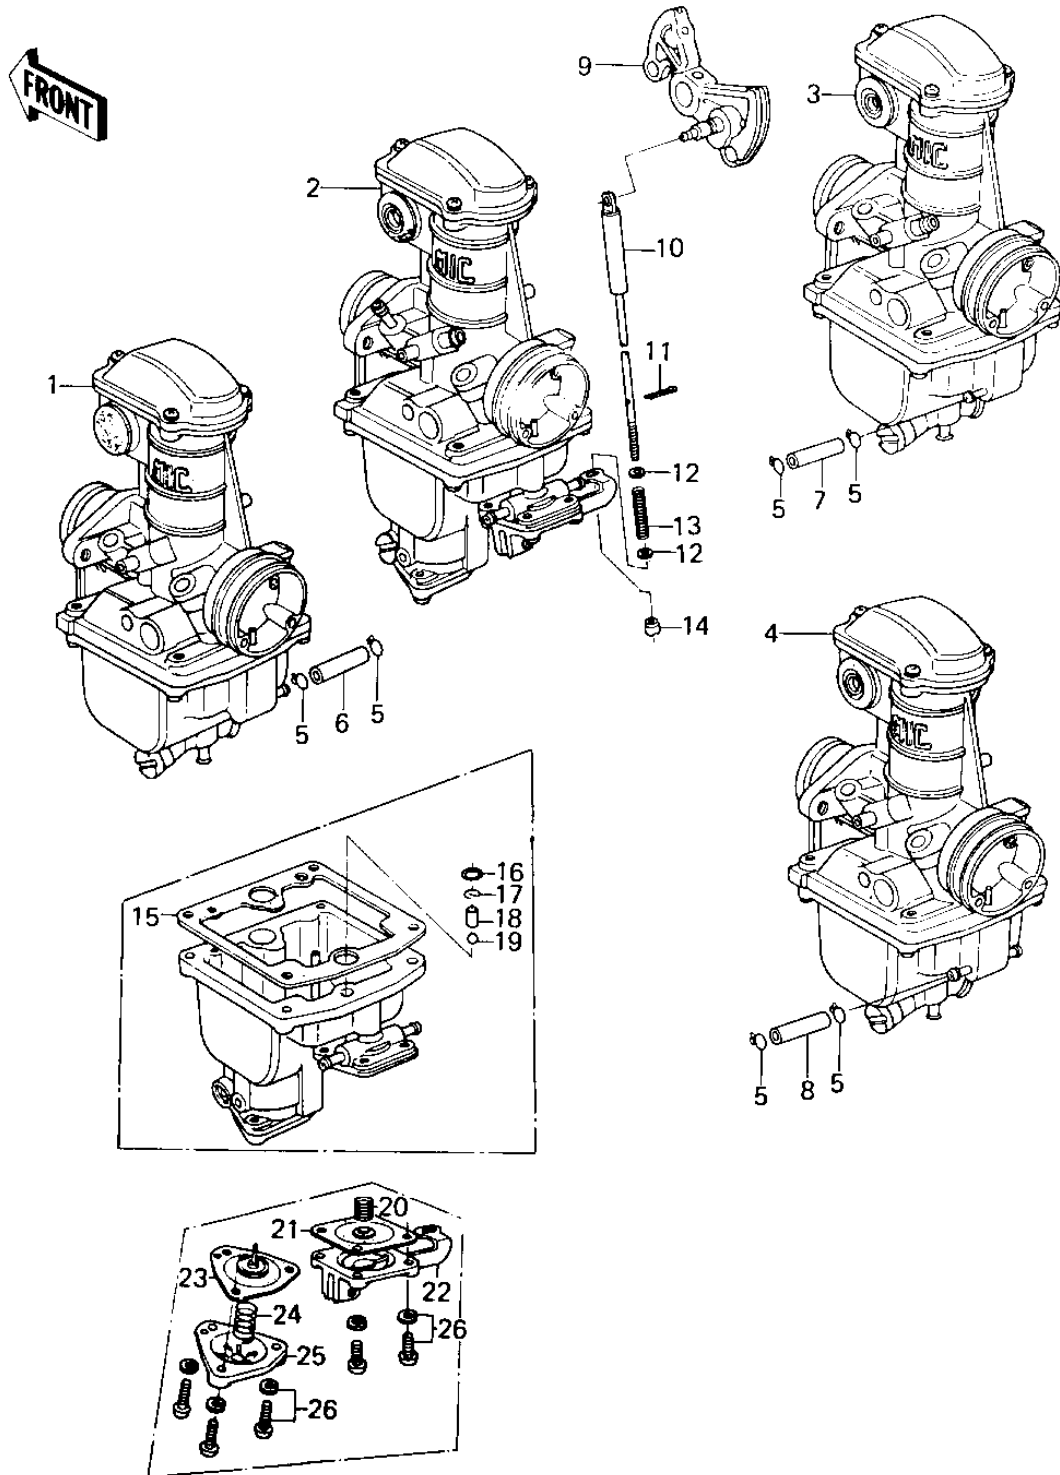

## 1979 SR PARTS DIAGRAM

CARBURETORS/ACCELERATOR PUMP (USA) (KZ65)

## 1979 SR PARTS LIST

CARBURETORS/ACCELERATOR PUMP (USA) (KZ65)

ITEM NAME	PART NUMBER	QUANTITY
CARBURETOR,L.H,OUTSID (Ref # 1)	16001-1122	1
CARBURETOR,L.H,INSIDE (Ref # 2)	16001-1123	1
CARBURETOR,R.H,INSIDE (Ref # 3)	16001-1124	1
CARBURETOR,R.H,OUTSID (Ref # 4)	16001-1125	1
CLAMP,TUBE (Ref # 5)	92037-1124	1
TUBE,3.5X7.5X47.5 (Ref # 6)	92059-1072	2
TUBE,3.5X7.5X64.5 (Ref # 7)	92059-1071	1
PULLEY,THROTTLE CABLE (Ref # 9)	13236-1014	1
ROD ASSY,PUMP (Ref # 10)	46102-1007	1
COTTER PIN,1.0X6 (Ref # 11)	550D1006	1
WASHER,PUMP ROD (Ref # 12)	92022-1138	1
SPRING,PUMP ROD (Ref # 13)	92081-1138	1
NUT,PUMP ROD (Ref # 14)	92015-1075	1
GASKET,FLOAT CHAMBER (Ref # 15)	11009-1562	1
"O" RING,MAIN JET COV (Ref # 16)	16038-016	1
CLAMP,SPRING,CHECK VL (Ref # 17)	92037-1123	1
WEIGHT,PUMP,CHECK VLV (Ref # 18)	13042-1004	1
BALL,STEEL,CHECK VALV (Ref # 19)	92140-1003	1
SPRING,PUMP DIAPHRAGM (Ref # 20)	92081-1139	1
DIAPHRAGM,PUMP (Ref # 21)	43028-1012	1
COVER ASSY,PUMP (Ref # 22)	14025-1139	1
DIAPHRAGM,SENSOR (Ref # 23)	43028-1010	1
SPRING,SENSOR DIAPHRA (Ref # 24)	92081-1137	1
COVER,SENSOR (Ref # 25)	14025-1121	1
SCREW-PAN-WS-CROS (Ref # 26)	223B0414	1