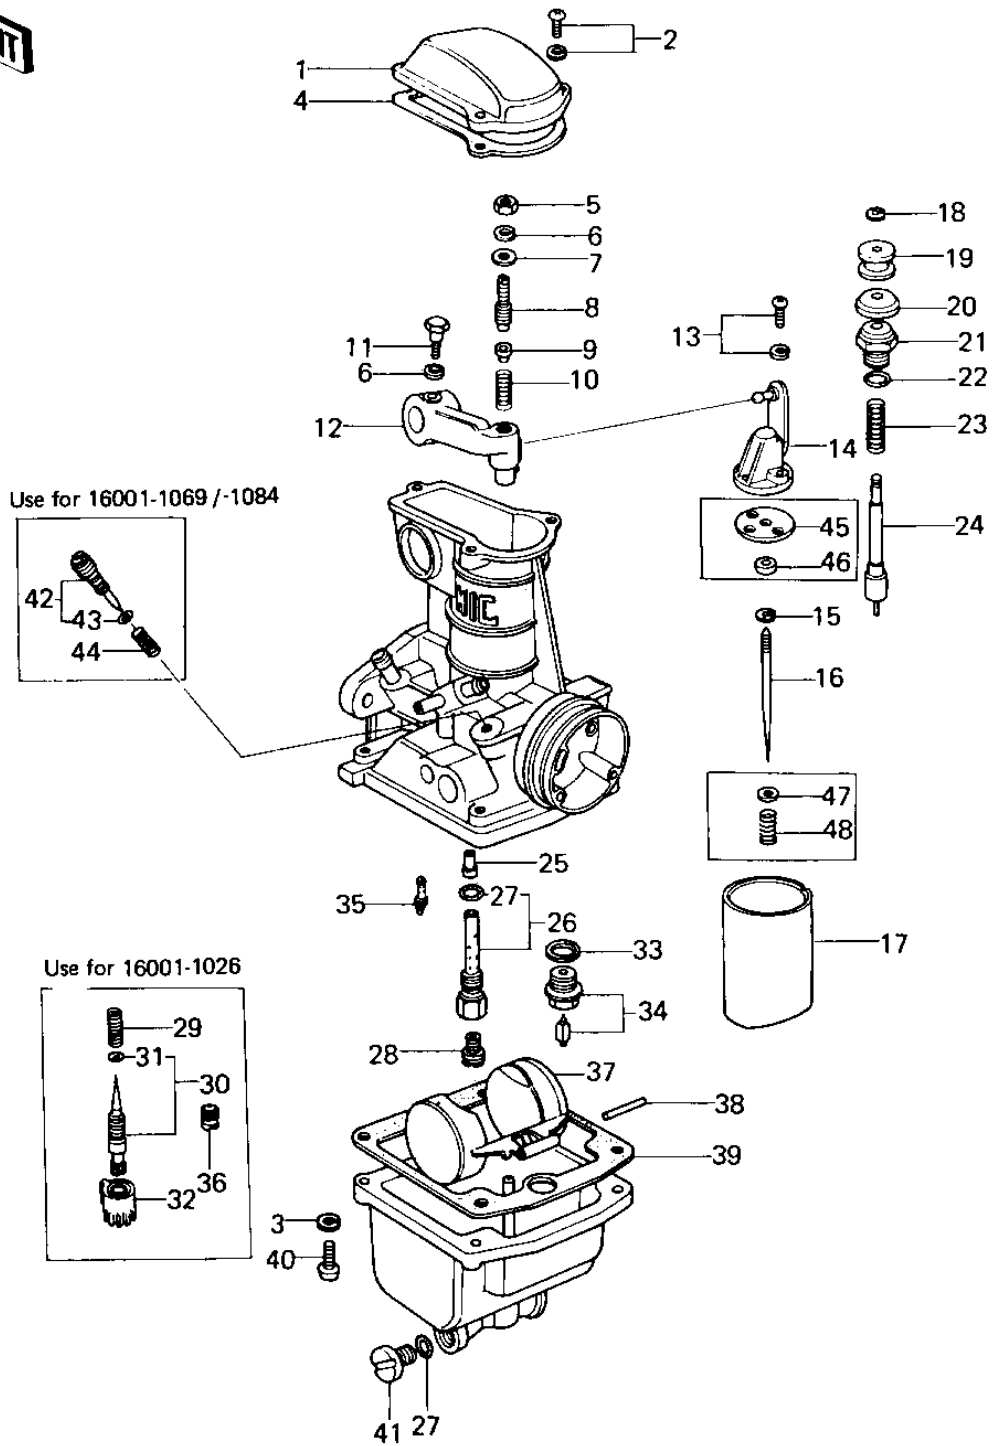

## 1979 SR PARTS DIAGRAM CARBURETOR PARTS

### CARBURETOR PARTS

ITEM NAME	PART NUMBER	QUANTITY
TOP,MIXING CHAMBER (Ref # 1)	16005-027	1
SCREW-PAN-WS-CROS (Ref # 2)	223B0414	1
WASHER SPRING 4MM (Ref # 3)	461F0400	1
GASKET,CHAMBER TOP (Ref # 4)	16019-031	1
NUT,5MM (Ref # 5)	16003-013	1
WASHER SPRING 5MM (Ref # 6)	461F0500	1
WASHER,PLAIN (Ref # 7)	16039-016	1
SCREW,SLOTTED (Ref # 8)	16046-012	1
SEAT,SPRING (Ref # 9)	16057-002	1
SPRING (Ref # 10)	16040-026	1
BOLT,HEX HEAD,5X14 (Ref # 11)	16067-006	1
LEVER,THROTTLE (Ref # 12)	39075-1001	1
SCREW,PAN HEAD,3X14 (Ref # 13)	16033-031	1
BRACKET,THROTTLE VALV (Ref # 14)	39184-1001	1
CIRCLIP (Ref # 15)	16008-010	1
JET NEEDLE,5CL16 (Ref # 16)	16009-1029	1
VALVE,THROTTLE,CA1.75 (Ref # 16)	16025-1025	1
CIRCLIP (Ref # 18)	16076-003	1
COLLAR (Ref # 19)	16073-014	1
CAP,STARTER PLUNGER (Ref # 20)	16039-015	1
CAP,STARTER PLUNGER (Ref # 21)	16012-015	1
UNAVAILABLE IN PRICE BOOK (Ref # 22)	67081509	1
SPRING,STARTER PLUG (Ref # 23)	16013-008	1
PLUNGER,STARTER (Ref # 24)	16016-021	1
NEEDLE JET,AO-5 (Ref # 25)	16017-1034	1
PIPE,BLEED (Ref # 26)	49122-1006	1
"O" RING,MAIN JET COV (Ref # 27)	16038-016	1
MAIN JET,#A97.5R (Ref # 28)	92063-1035	1
MAIN JET,#A100 (Ref # 28)	92063-1033	1

## 1979 SR PARTS LIST

### CARBURETOR PARTS

ITEM NAME	PART NUMBER	QUANTITY
MAIN JET,#A105R (Ref # 28)	92063-1042	1
JET-MAIN NO 107.5R (Ref # 28)	92063-073	1
MAIN JET NO 92.5R (Ref # 28)	92063-068	1
MAIN JET,#A95 (Ref # 28)	92063-1031	1
WASHER FLOAT VLV SEAT (Ref # 33)	16029-004	1
FLOAT VALVE ASSY (Ref # 34)	16030-1001	1
PILOT JET,#A15 (Ref # 35)	92064-1018	1
FLOAT (Ref # 37)	16031-031	1
FLOAT PIN (Ref # 38)	16032-003	1
SCREW PAN HEAD 4X16 (Ref # 40)	220B0416	1
SCREW,GUIDE (Ref # 41)	16049-007	1
SCREW,PILOT ADJUSTING (Ref # 42)	16014-1004	1
RING,JET NEEDLE (Ref # 46)	92027-1103	1
WASHER,THROTTLE VALVE (Ref # 47)	92022-1024	1
SPRING,JET NEEDLE (Ref # 48)	92081-1072	1