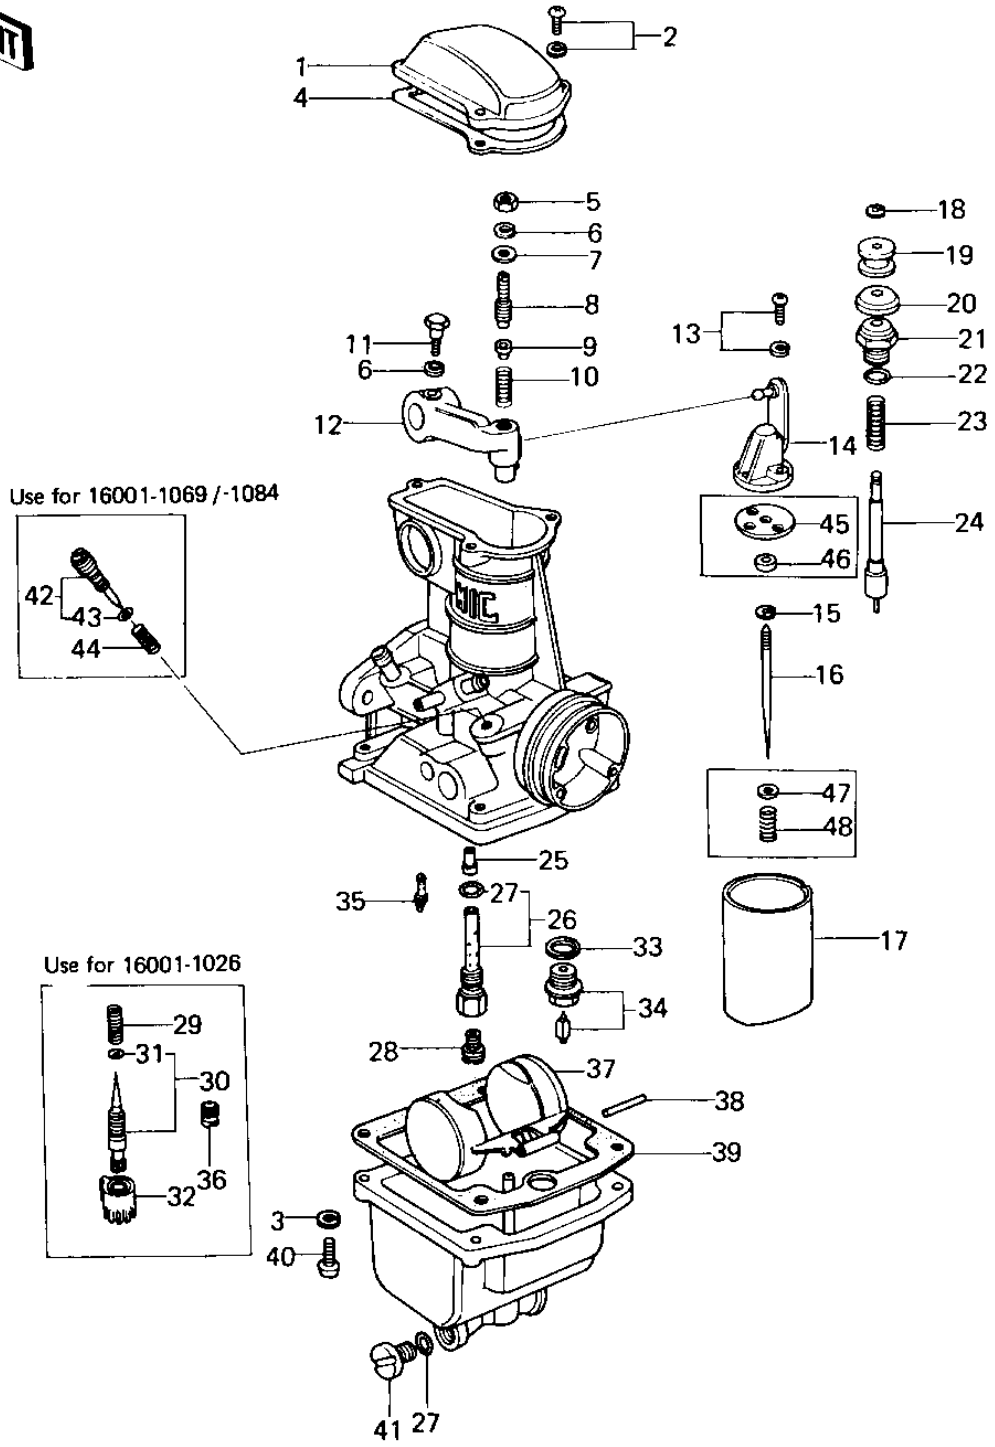

1978 SR PARTS DIAGRAM

CARBURETOR PARTS

1978 SR PARTS LIST

CARBURETOR PARTS

ITEM NAME	PART NUMBER	QUANTITY
TOP,MIXING CHAMBER (Ref # 1)	16005-027	4
SCREW-PAN-WS-CROS (Ref # 2)	223B0414	12
WASHER SPRING 4MM (Ref # 3)	461F0400	16
GASKET,CHAMBER TOP (Ref # 4)	16019-031	4
NUT,5MM (Ref # 5)	16003-013	4
WASHER SPRING 5MM (Ref # 6)	461F0500	8
WASHER,PLAIN (Ref # 7)	16039-016	4
SCREW,SLOTTED (Ref # 8)	16046-012	4
SEAT,SPRING (Ref # 9)	16057-002	4
SPRING (Ref # 10)	16040-026	4
BOLT,HEX HEAD,5X14 (Ref # 11)	16067-006	4
LEVER,THROTTLE (Ref # 12)	39075-1001	4
SCREW,PAN HEAD,3X14 (Ref # 13)	16033-031	8
BRACKET,THROTTLE VALV (Ref # 14)	16007-028	4
CIRCLIP (Ref # 15)	16008-010	4
JET NEEDLE,5CN15 (Ref # 16)	16009-1013	4
VALVE,THROTTLE (Ref # 16)	16025-1006	4
CIRCLIP (Ref # 18)	16076-003	4
COLLAR (Ref # 19)	16073-014	4
CAP,STARTER PLUNGER (Ref # 20)	16039-015	4
CAP,STARTER PLUNGER (Ref # 21)	16012-015	4
UNAVAILABLE IN PRICE BOOK (Ref # 22)	67081509	4
SPRING,STARTER PLUG (Ref # 23)	16013-008	4
PLUNGER,STARTER (Ref # 24)	16016-021	4
NEEDLE JET,0-4 (Ref # 25)	16017-1021	4
PIPE,BLEED (Ref # 26)	16047-005	4
"O" RING,MAIN JET COV (Ref # 27)	16038-016	8
MAIN JET,#A102.5 (Ref # 28)	92063-1028	4
MAIN JET,#A100 (Ref # 28)	92063-1033	4

1978 SR PARTS LIST

CARBURETOR PARTS

ITEM NAME	PART NUMBER	QUANTITY
MAIN JET,#A105R (Ref # 28)	92063-1042	4
JET-MAIN NO 107.5R (Ref # 28)	92063-073	4
MAIN JET NO 92.5R (Ref # 28)	92063-068	4
MAIN JET,#A95 (Ref # 28)	92063-1031	4
WASHER FLOAT VLV SEAT (Ref # 33)	16029-004	4
FLOAT VALVE ASSY (Ref # 34)	16030-1001	4
PILOT JET,#A15 (Ref # 35)	92064-1018	4
FLOAT (Ref # 37)	16031-031	4
FLOAT PIN (Ref # 38)	16032-003	4
GASKET,FLOAT CHAMBER (Ref # 39)	11009-1563	4
SCREW PAN HEAD 4X16 (Ref # 40)	220B0416	16
SCREW,GUIDE (Ref # 41)	16049-007	4
SCREW,AIR ADJUSTING (Ref # 42)	16014-1006	4
"O" RING (Ref # 43)	16038-022	4
SPRING-THR STOP SCREW (Ref # 44)	16022-007	4
PLATE,JET NEEDLE (Ref # 45)	13169-1107	4