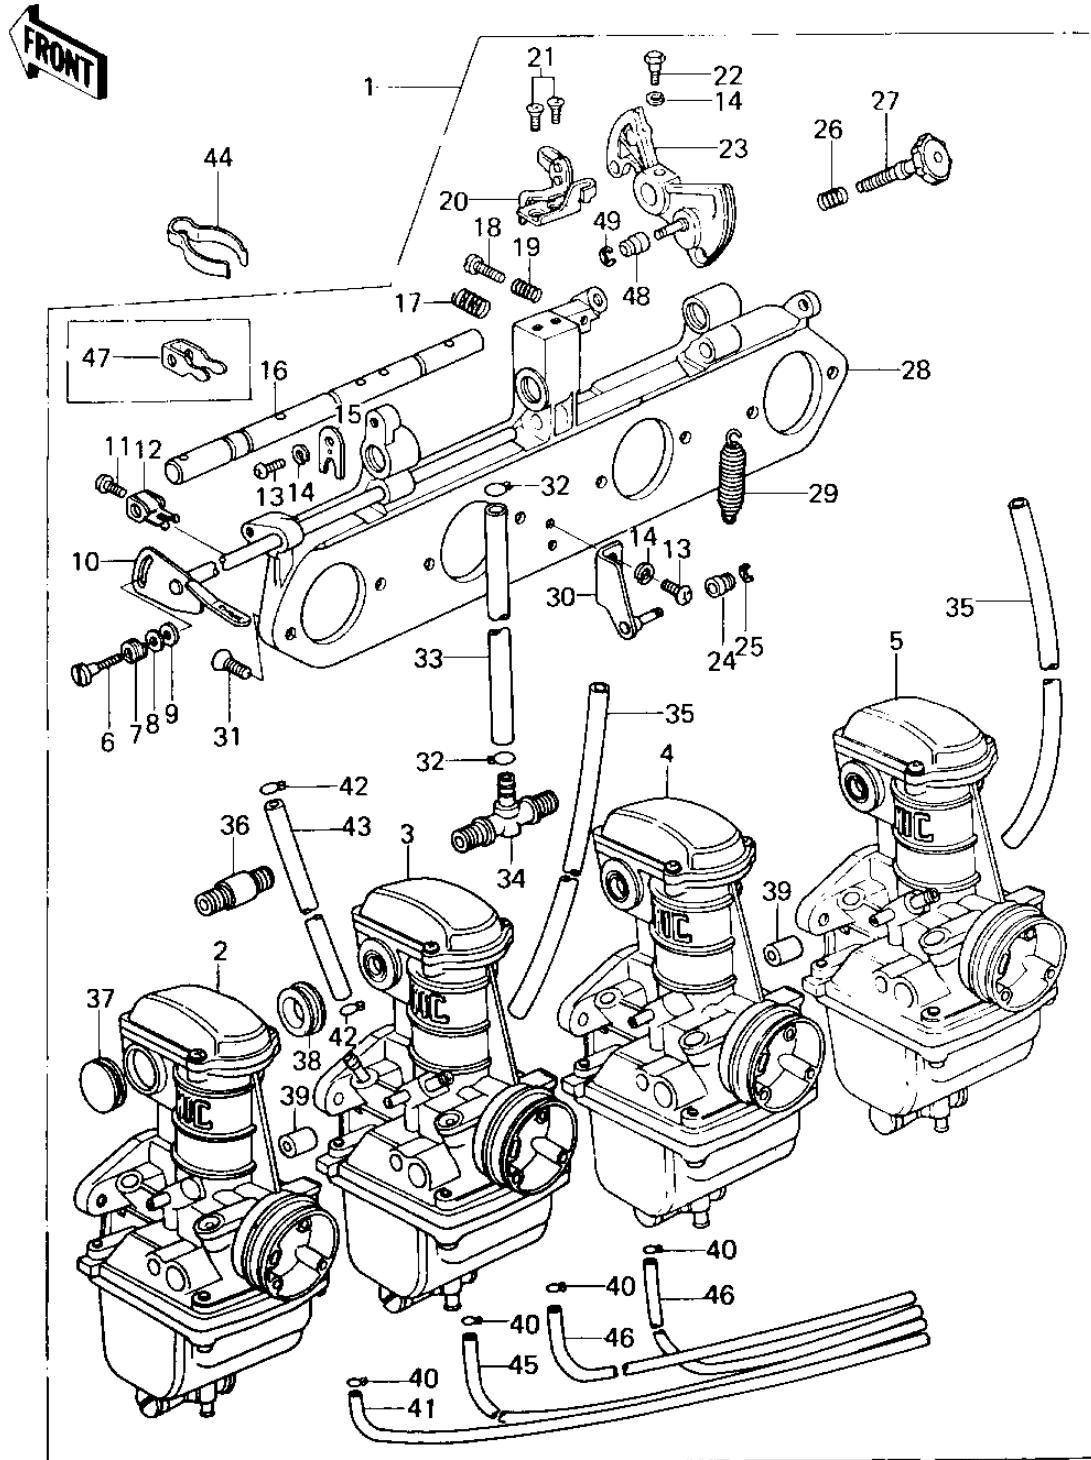

1979 SR PARTS DIAGRAM

CARBURETOR ASSY

1979 SR PARTS LIST

CARBURETOR ASSY

ITEM NAME	PART NUMBER	QUANTITY
CARBURETOR,L.H,OUT (Ref # 2)	16001-1070	1
CARBURETOR,L.H,INSIDE (Ref # 3)	16001-1071	1
CARBURETOR,R.H,INSIDE (Ref # 4)	16001-1072	1
CARBURETOR,R.H,OUT (Ref # 5)	16001-1073	1
SCREW (Ref # 6)	16046-005	1
SPRING,F (Ref # 7)	16040-009	1
WASHER PLAIN 5MM (Ref # 8)	410B0500	1
WASHER,PLAIN (Ref # 9)	16039-019	1
SHAFT,STARTER PLUNGER (Ref # 10)	16041-021	1
SCREW,PAN HEAD,5X7 (Ref # 11)	16046-007	1
LEVER,STARTER PLUNGER (Ref # 12)	13168-1026	1
SCREW-PAN-CROS (Ref # 13)	220B0514	1
WASHER SPRING 5MM (Ref # 14)	461F0500	1
PLATE,SHAFT STOPPER (Ref # 15)	16055-012	1
SHAFT,CARB CONNECTION (Ref # 16)	16041-017	1
SPRING,CABLE PULLY (Ref # 17)	16040-022	1
SCREW (Ref # 18)	16021-032	1
SPRING,THROTTLE ADJST (Ref # 19)	16022-010	1
BRACKET,THROTTLE CABL (Ref # 20)	16077-017	1
SCREW CNTSNK HD 5X10 (Ref # 21)	221B0510A	1
BOLT,HEX HEAD,5X14 (Ref # 22)	16067-006	1
PULLEY,THROTTLE CABLE (Ref # 23)	16068-015	1
RING (Ref # 24)	16073-016	2
CIRCLIP 3MM (Ref # 25)	482K3000	2
SPRING,THROTTLE STOP (Ref # 26)	16022-017	1
SCREW,THROTTLE STOP (Ref # 27)	16021-1010	1
HOLDER,CARBURETOR (Ref # 28)	16065-049	1
SPRING,THROTTLE PULLY (Ref # 29)	92081-1028	1
BRACKET,THROTTLE CABL (Ref # 30)	16077-016	1

1979 SR PARTS LIST

CARBURETOR ASSY

ITEM NAME	PART NUMBER	QUANTITY
SCREW,6X14 (Ref # 31)	16033-029	1
CLAMP,CARB CONECT HOS (Ref # 32)	92037-056	1
TUBE,5.8X10.8X180 (Ref # 33)	92059-1443	1
HOSE,FEL,6.5X11.5X160 (Ref # 33)	92059-1044	1
FITTING (Ref # 34)	92005-1010	1
HOSE,AIR VENT,5X8X250 (Ref # 35)	92059-1045	2
FITTING (Ref # 36)	92005-1009	1
CAP,RUBBER (Ref # 37)	16039-042	1
GROMMET,CARBURETOR (Ref # 38)	92071-104	1
HOSE,6X11.5X16 (Ref # 39)	92059-141	1
CLAMP,OVERFLOW HOSE (Ref # 40)	92037-173	1
HOSE,FUEL OVERFLOW (Ref # 41)	92059-147	2
CLAMP-PIPE (Ref # 42)	92037-072	1
TUBE,5.3X10.5X140 (Ref # 43)	92059-1019	1
CLAMP,AIR VENT HOSE (Ref # 44)	92037-1092	1
UNAVAILABLE IN PRICE BOOK (Ref # 46)	97059-134	1