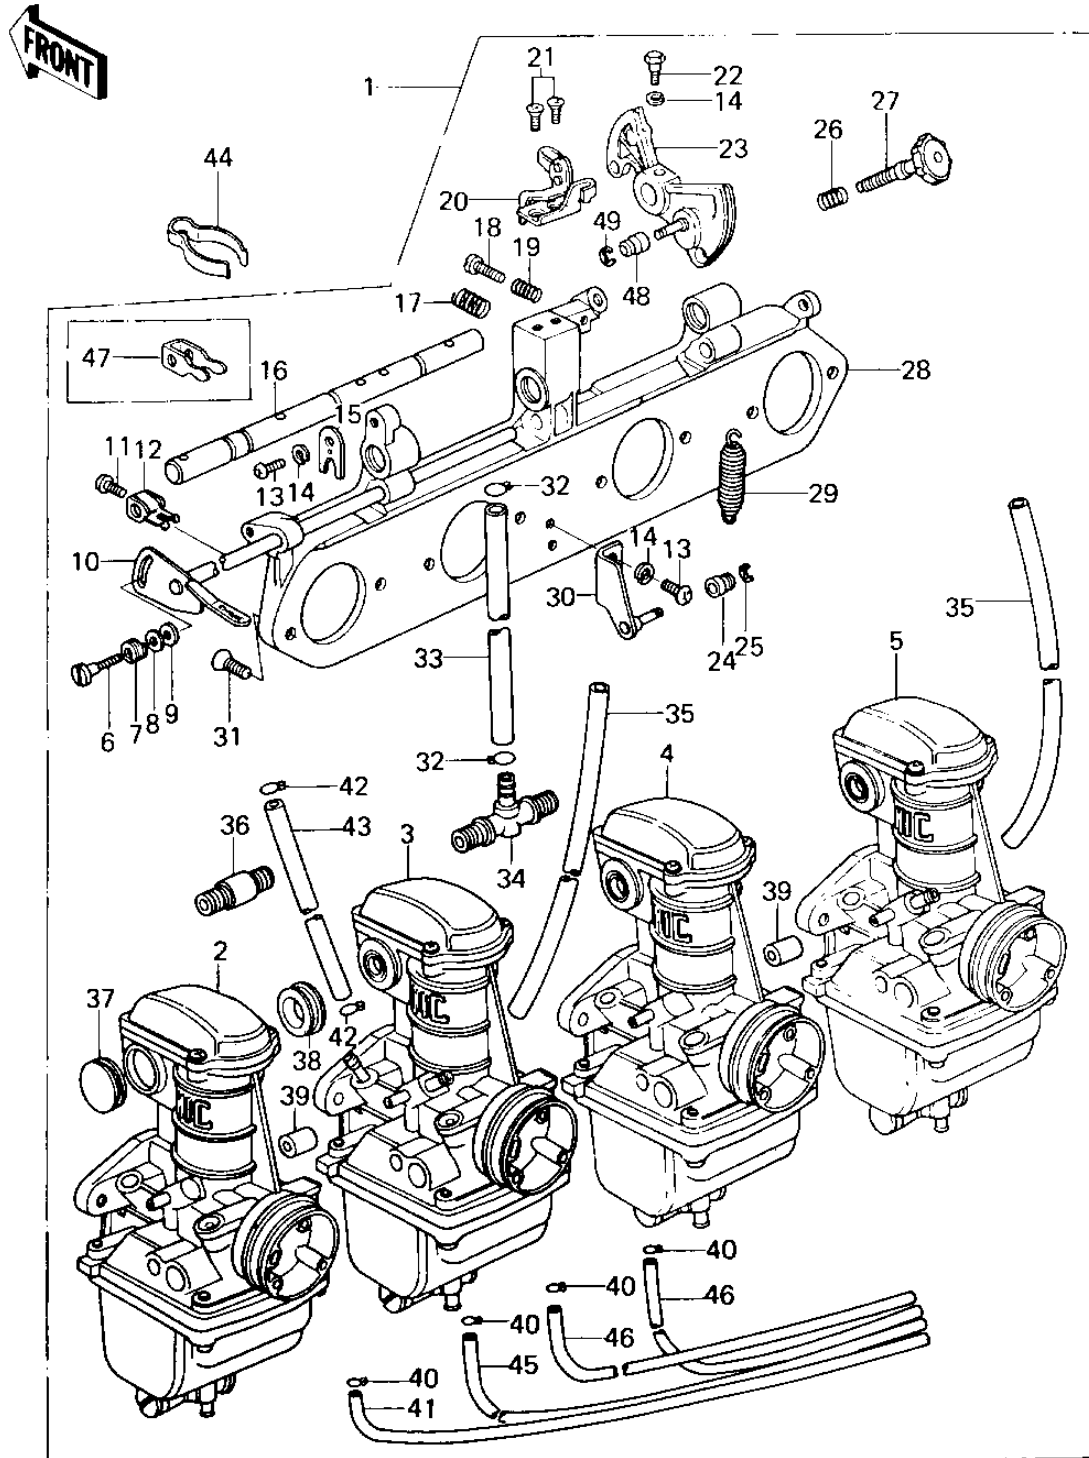

1978 SR PARTS DIAGRAM

CARBURETOR ASSY

1978 SR PARTS LIST

CARBURETOR ASSY

ITEM NAME	PART NUMBER	QUANTITY
CARBURETOR ASSY (Ref # 1)	16001-1069	2